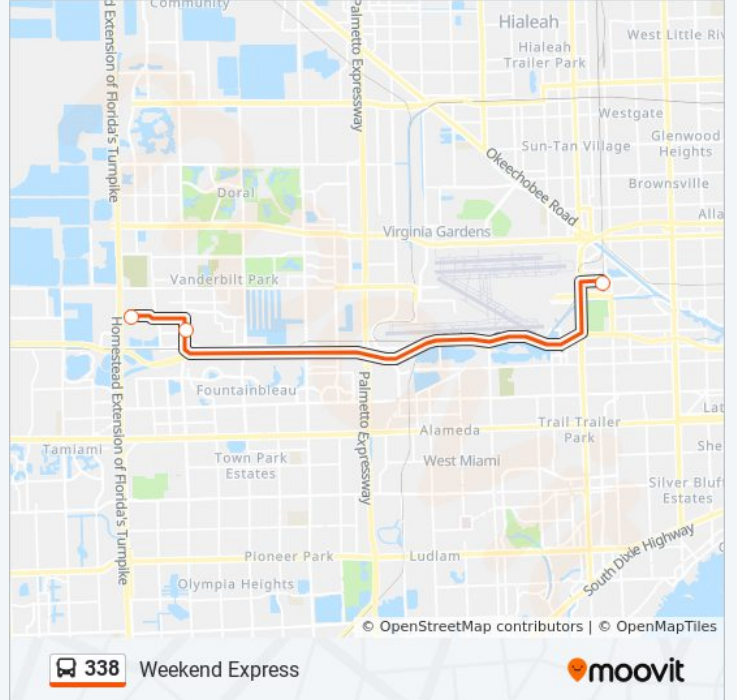

Use the Moovit App to find the closest 338 bus station near you and find out when is the next 338 bus arriving.

Direction: 338 - Airport Station

3 stops

[VIEW LINE SCHEDULE](#)

Dolphin Mall

NW 107 Av@Nw 14 St

338 bus Info

Direction: 338 - Airport Station

Stops: 3

Trip Duration: 22 min

Line Summary:

Direction: 338 - Dolphin Mall Terminal

3 stops

[VIEW LINE SCHEDULE](#)

Miami International Airport Station

NW 107 Av & 14 St

Dolphin Mall

338 bus Time Schedule

338 - Dolphin Mall Terminal Route Timetable:

Sunday	11:00 AM - 7:00 PM
Monday	Not Operational
Tuesday	Not Operational
Wednesday	Not Operational
Thursday	Not Operational
Friday	Not Operational
Saturday	11:00 AM - 7:00 PM

338 bus Info

Direction: 338 - Dolphin Mall Terminal

Stops: 3

Trip Duration: 25 min

Line Summary:

338 bus time schedules and route maps are available in an offline PDF at moovitapp.com. Use the [Moovit App](#) to see live bus times, train schedule or subway schedule, and step-by-step directions for all public transit in Miami.