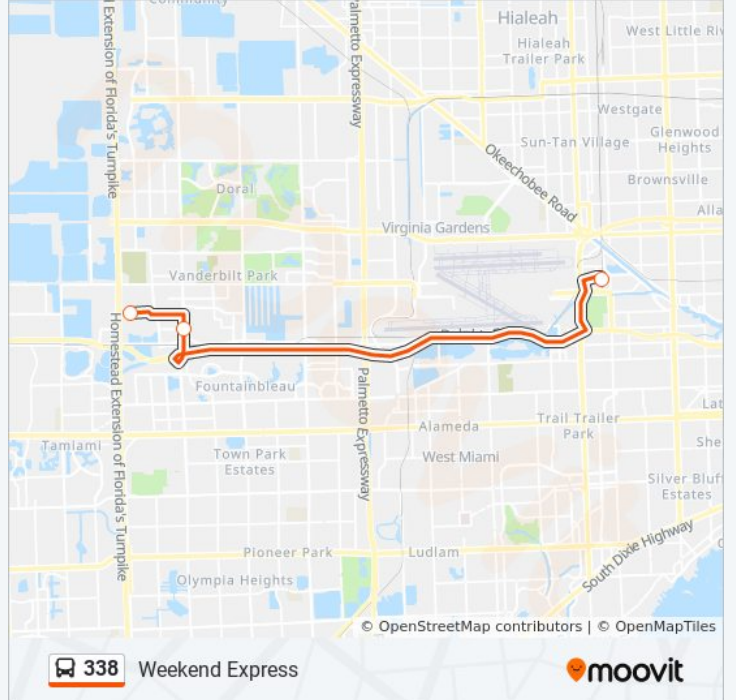

Use the Moovit App to find the closest 338 bus station near you and find out when is the next 338 bus arriving.

Direction: 338 - Airport Station

3 stops

[VIEW LINE SCHEDULE](#)

Dolphin Mall

NW 107 Av@Nw 14 St

Miami International Airport Station

338 bus Time Schedule

338 - Airport Station Route Timetable:

Sunday	11:25 AM - 7:27 PM
Monday	Not Operational
Tuesday	Not Operational
Wednesday	Not Operational
Thursday	Not Operational
Friday	Not Operational
Saturday	11:25 AM - 7:27 PM

338 bus Info

Direction: 338 - Airport Station

Stops: 3

Trip Duration: 22 min

Line Summary:

Direction: 338 - Dolphin Mall Terminal

3 stops

[VIEW LINE SCHEDULE](#)

338 bus Info

Direction: 338 - Dolphin Mall Terminal

Stops: 3

Trip Duration: 25 min

Line Summary:

338 bus time schedules and route maps are available in an offline PDF at moovitapp.com. Use the [Moovit App](#) to see live bus times, train schedule or subway schedule, and step-by-step directions for all public transit in Miami.