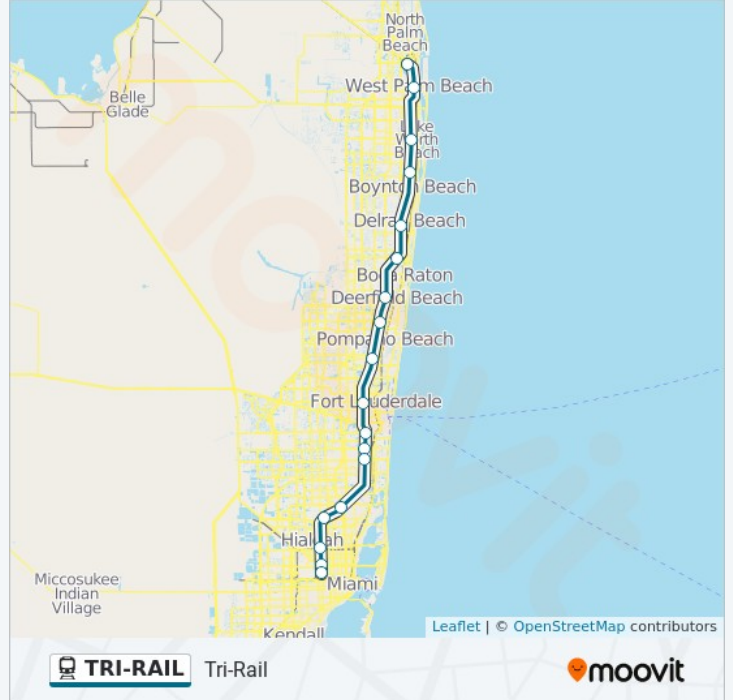

Cypress Creek Station

Pompano Beach Station

Deerfield Beach Station

1300 West Hillsboro Boulevard, Deerfield Beach

Boca Raton Station

680 W Yamato Rd, Boca Raton

Delray Beach Station

Boynton Beach Station

**TRI-RAIL train Info**

**Direction:** North

**Stops:** 18

**Trip Duration:** 120 min

**Line Summary:** Miami Airport Station, Hialeah Market Station, Tri-Rail/Metrorail Transfer Station, Opa-Locka Station, Golden Glades Station, Hollywood Station, Sheridan Street Station, Fort Lauderdale/Hollywood International Airport at Dania Beach Station, Fort Lauderdale Station, Cypress Creek Station, Pompano Beach Station, Deerfield Beach Station, Boca Raton Station, Delray Beach Station, Boynton Beach Station, Lake Worth Station, West Palm Beach Station, Mangonia Park Station

### West Palm Beach Station

203 S Tamarind Ave, West Palm Beach

### Mangonia Park Station