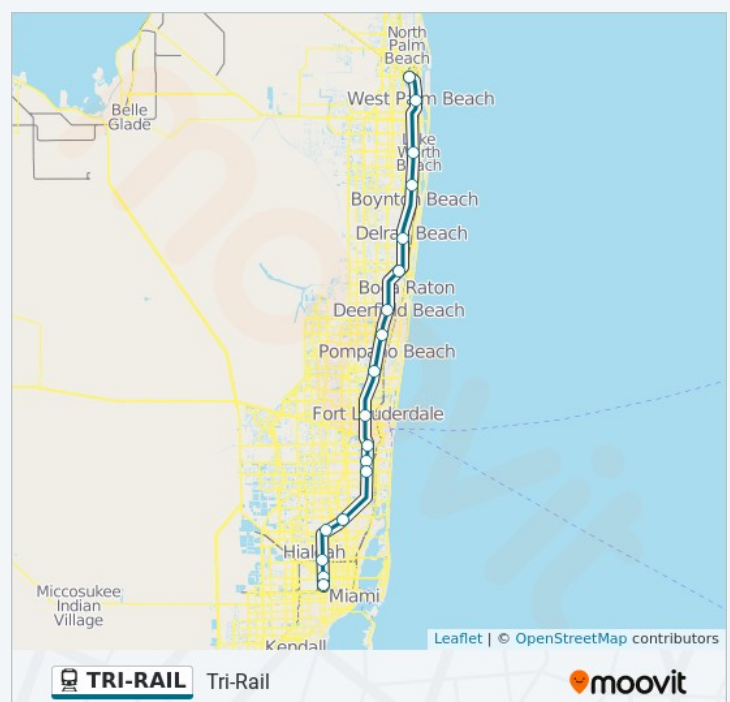

### Hialeah Market Station

Seaboard Drive, Hialeah

### Miami Airport Station

## TRI-RAIL train Time Schedule

South Route Timetable:

Sunday	5:50 AM - 9:00 PM
Monday	4:00 AM - 8:40 PM
Tuesday	4:00 AM - 8:40 PM
Wednesday	4:00 AM - 8:40 PM
Thursday	4:00 AM - 8:40 PM
Friday	4:00 AM - 8:40 PM
Saturday	5:50 AM - 9:00 PM

## TRI-RAIL train Info

**Direction:** South

**Stops:** 18

**Trip Duration:** 120 min

**Line Summary:** Mangonia Park Station, West Palm Beach Station, Lake Worth Station, Boynton Beach Station, Delray Beach Station, Boca Raton Station, Deerfield Beach Station, Pompano Beach Station, Cypress Creek Station, Fort Lauderdale Station, Fort Lauderdale/Hollywood International Airport at Dania Beach Station, Sheridan Street Station, Hollywood Station, Golden Glades Station, Opa-Locka Station, Tri-Rail/Metrorail Transfer Station, Hialeah Market Station, Miami Airport Station