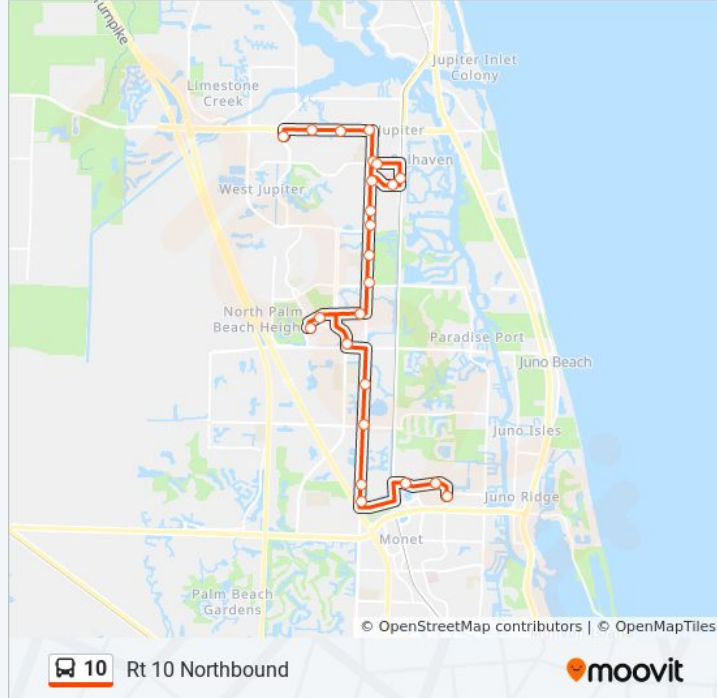

Rt 10 Northbound

Get The App

The 10 bus line (Rt 10 Northbound) has 2 routes. For regular weekdays, their operation hours are:
 (1) Rt 10 Northbound: 6:10 AM - 7:10 PM
 (2) Rt 10 Southbound: 5:59 AM - 6:47 PM
 Use the Moovit App to find the closest 10 bus station near you and find out when is the next 10 bus arriving.

Direction: Rt 10 Northbound
 23 stops
[VIEW LINE SCHEDULE](#)

10 bus Time Schedule
 Rt 10 Northbound Route Timetable:

Sunday	Not Operational
Monday	6:10 AM - 7:10 PM
Tuesday	6:10 AM - 7:10 PM
Wednesday	6:10 AM - 7:10 PM
Thursday	6:10 AM - 7:10 PM
Friday	6:10 AM - 7:10 PM
Saturday	6:10 AM - 7:10 PM

Maplewood Rd at Indiantown Rd

Direction: Rt 10 Southbound

28 stops

[VIEW LINE SCHEDULE](#)

Maplewood Rd at Indiantown Rd

Central Blvd at Jupiter Pk Dr

Central Blvd at Chasewood Dr

Central Blvd at Bendross Rd

10 bus Info

Direction: Rt 10 Southbound

Stops: 28

Trip Duration: 47 min

Line Summary:

Military Trl at University Blvd

University Blvd at Main St

Fau Svc Rd at SE Quad