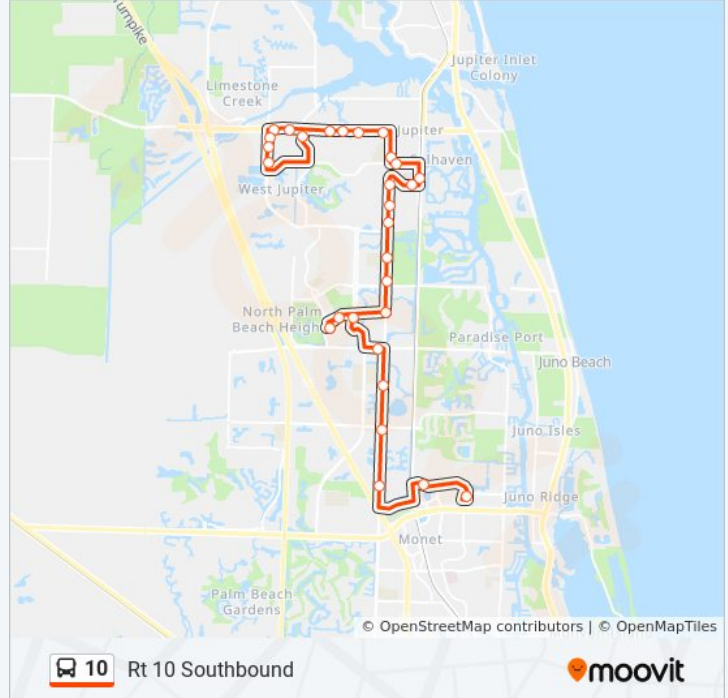

Rt 10 Northbound

Get The App

The 10 bus line (Rt 10 Northbound) has 2 routes. For regular weekdays, their operation hours are:
 (1) Rt 10 Northbound: 6:10 AM - 7:10 PM
 (2) Rt 10 Southbound: 5:59 AM - 6:47 PM
 Use the Moovit App to find the closest 10 bus station near you and find out when is the next 10 bus arriving.

Maplewood Rd at Indiantown Rd

Direction: Rt 10 Southbound

28 stops

[VIEW LINE SCHEDULE](#)

Maplewood Rd at Indiantown Rd

Central Blvd at Jupiter Pk Dr

Central Blvd at Chasewood Dr

Central Blvd at Bendross Rd

10 bus Info

Direction: Rt 10 Southbound

Stops: 28

Trip Duration: 47 min

Line Summary:

Military Trl at University Blvd

University Blvd at Main St

Fau Svc Rd at SE Quad

Central Blvd at University Blvd

Donald Ross Rd at Central Blvd

Military Trl at Dwyer Hs

Military Trl at Hood Rd

Military Trl at Elm Ave

Gardens Blvd at Lk Victoria Gardens

Gardens Mall Trm at Sears Trm

10 bus time schedules and route maps are available in an offline PDF at moovitapp.com. Use the [Moovit App](#) to see live bus times, train schedule or subway schedule, and step-by-step directions for all public transit in Miami.