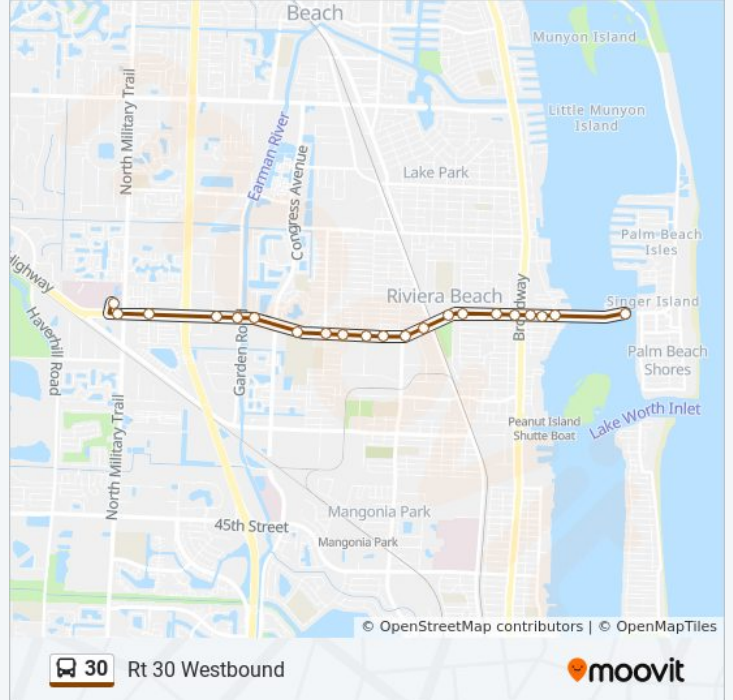

Rt 30 Eastbound

Get The App

The 30 bus line (Rt 30 Eastbound) has 2 routes. For regular weekdays, their operation hours are:  
 (1) Rt 30 Eastbound: 5:45 AM - 7:15 PM  
 (2) Rt 30 Westbound: 6:10 AM - 7:39 PM  
 Use the Moovit App to find the closest 30 bus station near you and find out when is the next 30 bus arriving.

### Direction: Rt 30 Westbound

21 stops

[VIEW LINE SCHEDULE](#)

Blue Heron Blvd at Phil Foster Pk

Blue Heron Blvd at Av A St

Blue Heron Blvd at Inlet Lounge

Blue Heron Blvd at Broadway

Blue Heron Blvd at Broadway St

Blue Heron Blvd at Av F St

Blue Heron Blvd at Av H St E

Blue Heron Blvd at Av H St W

Blue Heron Blvd at B. Obama Hwy

Blue Heron Blvd at Australian Ave

Blue Heron Blvd at Av O St

Blue Heron Blvd at Glen Pk Ind Ent

### 30 bus Info

**Direction:** Rt 30 Westbound

**Stops:** 21

**Trip Duration:** 18 min

**Line Summary:**

Blue Heron Blvd at Palm Lk Est

Blue Heron Blvd at Military Trl

Va Medical Center