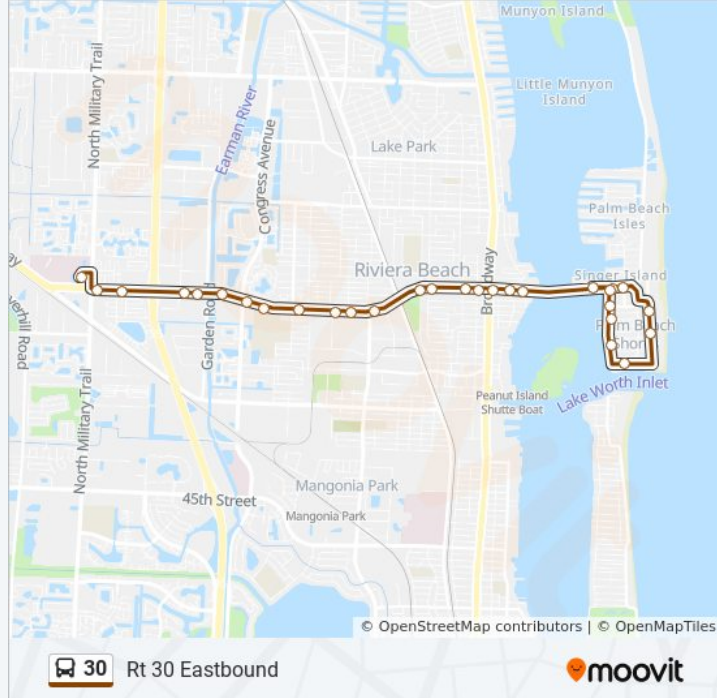

**30 bus Info**  
**Direction:** Rt 30 Eastbound  
**Stops:** 29  
**Trip Duration:** 25 min  
**Line Summary:**

- Va Medical Center
- Blue Heron Blvd at Military Trl
- Blue Heron Blvd at Palm Lakes Esta
- Blue Heron Blvd at Industrial Dr S
- Blue Heron Blvd at Travel Lodge
- Blue Heron Blvd at Congress Pk Ent
- Blue Heron Blvd at Congress Ave
- Blue Heron Blvd at Bld1805
- Blue Heron Blvd at Av S St
- Blue Heron Blvd at Glen Pk Ind Ent
- Blue Heron Blvd at Av O St
- Blue Heron Blvd at Australian Ave
- Blue Heron Blvd at Av H St W
- Blue Heron Blvd at Av H St E
- Blue Heron Blvd at Av F St
- Blue Heron Blvd at Av E St
- Blue Heron Blvd at Broadway
- Blue Heron Blvd at Bld0155
- Blue Heron Blvd at Avenue A
- Blue Heron Blvd at Lake Dr
- Blue Heron Blvd at Park Ave
- Ocean Ave at Sandal

Ocean Ave at Edwards

Inlet at Bld0311

Lake Dr at Claremont Ln

Lake Dr at Blossom Ln

Lake Dr at Bamboo Ln

Lake Dr at Blue Heron Blvd

Blue Heron Blvd at Phil Foster Pk

### Direction: Rt 30 Westbound

21 stops

[VIEW LINE SCHEDULE](#)

Blue Heron Blvd at Phil Foster Pk

Blue Heron Blvd at Av A St

Blue Heron Blvd at Inlet Lounge

Blue Heron Blvd at Broadway

Blue Heron Blvd at Broadway St

### 30 bus Info

**Direction:** Rt 30 Westbound

**Stops:** 21

**Trip Duration:** 18 min

**Line Summary:**

Blue Heron Blvd at Palm Lk Est

Blue Heron Blvd at Military Trl

Va Medical Center