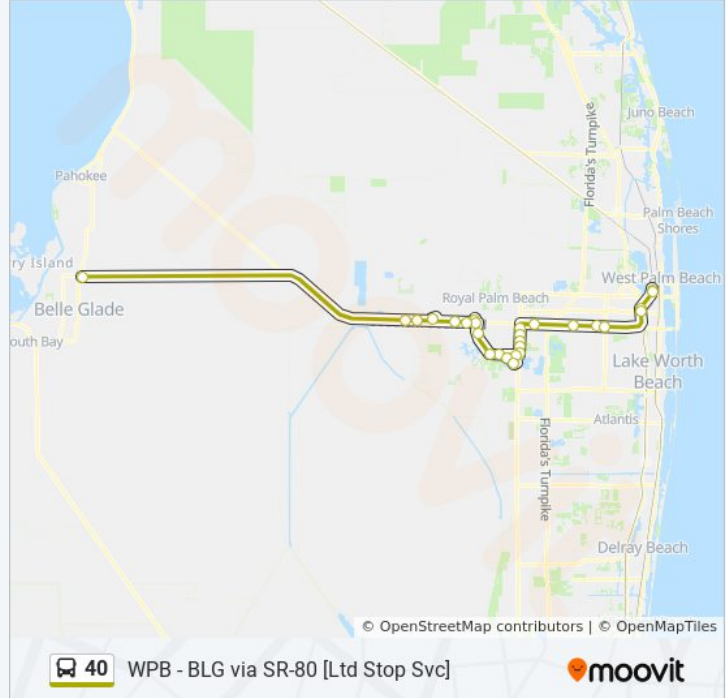

**40 bus Info**

**Direction:** Rt 40 Eastbound

**Stops:** 25

**Trip Duration:** 46 min

**Line Summary:**

Australian Ave at Bld1450 M Ent

Wpb Itc at Bay P

Wpb Itc at Tri Rail

**Direction: Rt 40 Westbound**

27 stops

[VIEW LINE SCHEDULE](#)

Wpb Itc at Tri Rail

Wpb Itc at Bay P

Australian Ave at Worthington Rd

Australian Ave at Belvedere Rd

Southern Blvd at Military Trail

**40 bus Info**

**Direction:** Rt 40 Westbound

**Stops:** 27

**Trip Duration:** 46 min

**Line Summary:**

Forest Hill Blvd at Wellington Trc

Southern Bl/Sr-80 at Forest Hill Bl

Palms West Pkwy at Palms W Med Ctr

Southern Blvd at Big Blue Trace

Southern Blvd at D Rd

Pbsc at Lox Groves

Southern Bl at Seminole Pratt Whitney

Southern Bl at Lion Country Safari Rd

Blg Hrs at Sr-80

40 bus time schedules and route maps are available in an offline PDF at [moovitapp.com](https://moovitapp.com). Use the [Moovit App](#) to see live bus times, train schedule or subway schedule, and step-by-step directions for all public transit in Miami.