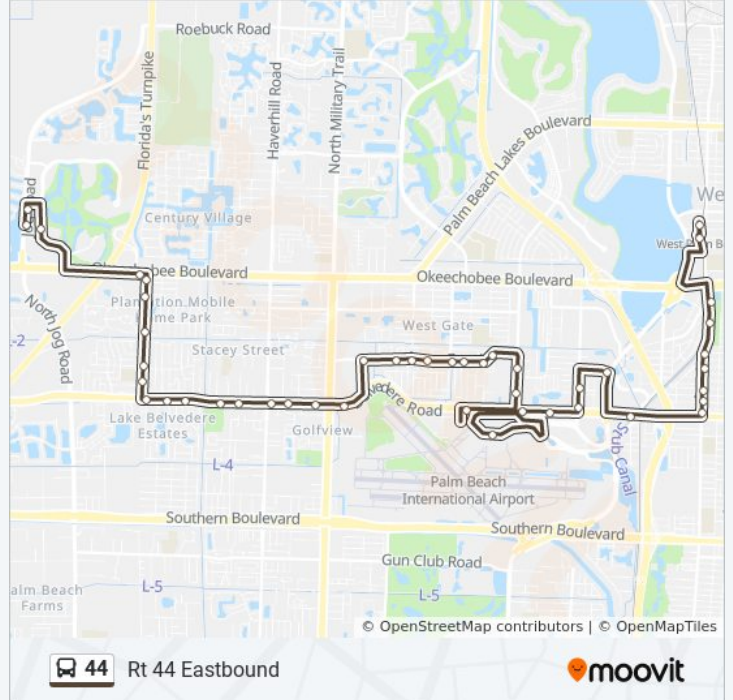

Rt 44 Eastbound

Get The App

The 44 bus line (Rt 44 Eastbound) has 2 routes. For regular weekdays, their operation hours are:  
 (1) Rt 44 Eastbound: 6:33 AM - 6:45 PM  
 (2) Rt 44 Westbound: 5:40 AM - 7:40 PM  
 Use the Moovit App to find the closest 44 bus station near you and find out when is the next 44 bus arriving.

**Direction: Rt 44 Eastbound**  
 45 stops  
[VIEW LINE SCHEDULE](#)

**44 bus Time Schedule**  
 Rt 44 Eastbound Route Timetable:

Sunday	8:44 AM - 4:34 PM
Monday	6:33 AM - 6:45 PM
Tuesday	6:33 AM - 6:45 PM
Wednesday	6:33 AM - 6:45 PM
Thursday	6:33 AM - 6:45 PM
Friday	6:33 AM - 6:45 PM
Saturday	6:44 AM - 6:44 PM

**44 bus Info**  
**Direction:** Rt 44 Eastbound  
**Stops:** 45  
**Trip Duration:** 46 min  
**Line Summary:**

- Jog Rd at Pbc Vista Ctr Ent
- Jog Rd at Vista Pkwy S
- Vista Pkwy at Pbc Vista Ctr Ent
- Okeechobee Blvd at Drexel Rd
- Drexel Rd at Drexel Plz SE Ent
- Drexel Rd at Sykes Rd
- Drexel Rd at 15th Ln
- Drexel Rd at Westover Rd
- Drexel Rd at Bldg 1155 M Ent
- Belvedere Rd at Flatrock Rd
- Belvedere Rd at Fieldstone Way
- Belvedere Rd at Caroline Ave
- Belvedere Rd at Bldg 5470 M Ent
- Belvedere Rd at Parkview Pl
- Belvedere Rd at Haverhill Rd
- Belvedere Rd at Briarwood Dr
- Belvedere Rd at Bld4610
- Belvedere Rd at Military Trl
- County Club Rd at Cherry Rd
- Cherry Rd at West Dr
- Cherry Rd at Wabasso Ave
- Cherry Rd at Beech Rd

**Direction: Rt 44 Westbound**

50 stops

[VIEW LINE SCHEDULE](#)

Wpb Itc at Tri Rail  
 Wpb Itc at Bay L  
 Tamarind Ave at Datura St  
 Tamarind Ave at Wpb Tri-Rail Stn  
 Parker Ave at Old Okeechobee Rd  
 Parker Ave at Howard Pk