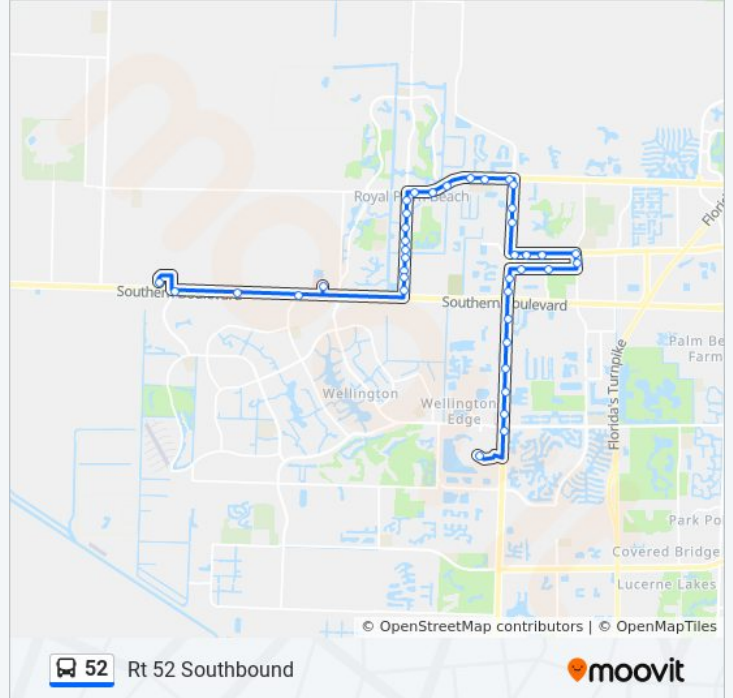

**Direction: Rt 52 Northbound**

36 stops

[VIEW LINE SCHEDULE](#)

- Ring Rd at Wgm Trml
- Us-441/Sr-7 at 17 Street
- Us-441/Sr-7 at Isla Verde Dr
- Us-441/Sr-7 at Pioneer Rd
- Us-441/Sr-7 at Acme Rd
- Sr 7 at Christ Fellowship
- Weisman Way at Sr 7
- Weisman Way at Video Visitation
- Weisman Way at Fairgrounds
- Sansburys Way at Weisman Way
- Belvedere Rd at Sansburys Way
- Belvedere Rd at Bldg 8894
- Belvedere Rd at Mayacoo Lake Blvd
- Us 441/Sr 7 at South University
- Us 441/Sr 7 at Business Park Way
- Us 441/Sr7 at Cinema 18 Rpb
- Okeechobee Blvd at Us 441/Sr 7
- Okeechobee Blvd at Fox Trail Rd
- Okeechobee Blvd at Wildcat Way
- Okeechobee Blvd at Ponce De Leon St
- Okeechobee Blvd at Lakeview Dr
- Royal Palm Beach Blvd at Civic Ctr Way

**52 bus Info**

**Direction:** Rt 52 Southbound

**Stops:** 39

**Trip Duration:** 46 min

**Line Summary:**

Okeechobee Blvd at Bld11406

Okeechobee Blvd at Bld10998 M Ent

Okeechobee Blvd at Wildcway

Us-441/Sr-7 at Victoria Grove

Us-441/Sr-7 at Old Hammock Wy

Us-441/Sr-7 at Bld 1157

Us-441/Sr-7 at 17 Street

Us-441/Sr-7 at Forest Hill Blvd

Ring Rd at Wgm Trml

52 bus time schedules and route maps are available in an offline PDF at [moovitapp.com](https://moovitapp.com). Use the [Moovit App](#) to see live bus times, train schedule or subway schedule, and step-by-step directions for all public transit in Miami.