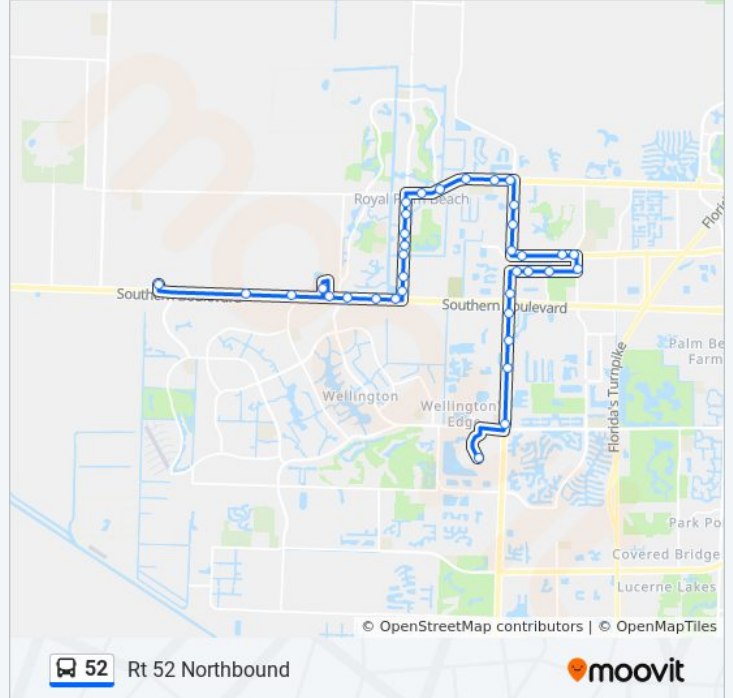

**Direction: Rt 52 Northbound**

36 stops

[VIEW LINE SCHEDULE](#)

- Ring Rd at Wgm Trml
- Us-441/Sr-7 at 17 Street
- Us-441/Sr-7 at Isla Verde Dr
- Us-441/Sr-7 at Pioneer Rd
- Us-441/Sr-7 at Acme Rd
- Sr 7 at Christ Fellowship
- Weisman Way at Sr 7
- Weisman Way at Video Visitation
- Weisman Way at Fairgrounds
- Sansburys Way at Weisman Way
- Belvedere Rd at Sansburys Way
- Belvedere Rd at Bldg 8894
- Belvedere Rd at Mayacoo Lake Blvd
- Us 441/Sr 7 at South University
- Us 441/Sr 7 at Business Park Way
- Us 441/Sr7 at Cinema 18 Rpb
- Okeechobee Blvd at Us 441/Sr 7
- Okeechobee Blvd at Fox Trail Rd
- Okeechobee Blvd at Wildcat Way
- Okeechobee Blvd at Ponce De Leon St
- Okeechobee Blvd at Lakeview Dr
- Royal Palm Beach Blvd at Civic Ctr Way

**52 bus Info**

**Direction:** Rt 52 Northbound

**Stops:** 36

**Trip Duration:** 43 min

**Line Summary:**

Royal Palm Blvd at Strathmore Dr  
 Royal Palm Beach Blvd at Colony Dr  
 Royal Palm Beach Blvd at Poinciana Blvd  
 Royal Palm Beach Blvd at Sandpiper Ave  
 Royal Palm Beach Blvd at Balsam Dr  
 Rpb Blvd at Seminole Palms Dr  
 Sr 80 at Royal Inn  
 Sr 80 at Cypress Head Ave  
 Sr 80 at Crestwood Square  
 Southern Bl/Sr-80 at Forest Hill Bl  
 Palms West Pkwy at Palms W Med Ctr  
 Southern Blvd at Big Blue Trace  
 Southern Blvd at D Rd  
 Pbsc at Lox Groves

**Direction: Rt 52 Southbound**

39 stops

[VIEW LINE SCHEDULE](#)

Pbsc at Lox Groves  
 Southern Blvd at B Rd  
 Southern Blvd at D Rd  
 Southern Blvd at Big Blue Trace  
 Palms West Pkwy at Palms W Med Ctr  
 Rpb Blvd at Camellia Pk  
 Rpb Blvd at Dahlia Dr  
 Rpb Blvd at Oleander Dr  
 Rpb Blvd at Gardenia Dr  
 Rpb Blvd at Sandpiper Ave  
 Rpb Blvd at Poinciana Blvd  
 Rpb Blvd at Meadowlark Dr  
 Rpb Blvd at Veterans Pk  
 Rpb Blvd at Vlg Town Hall  
 Okeechobee Bl at Vlg Town Hall M Ent