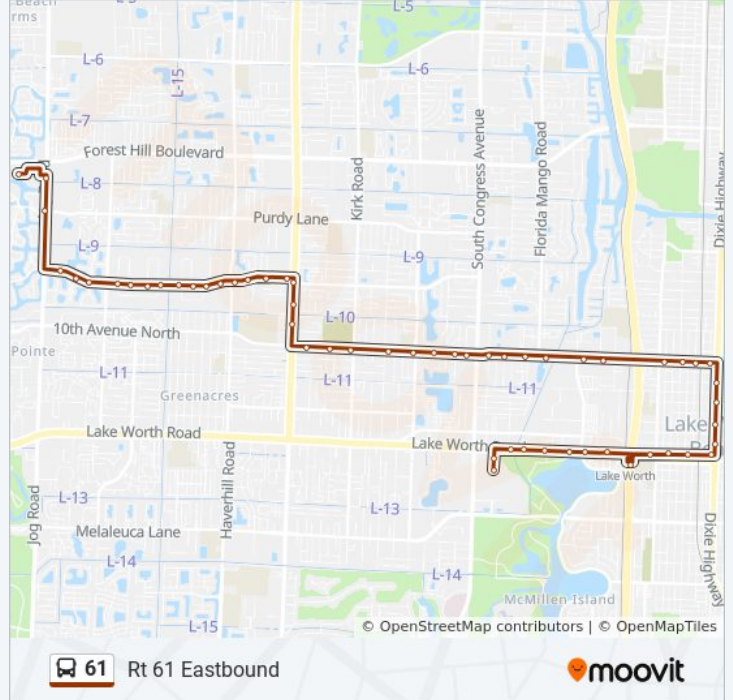

61 bus Info

Direction: Rt 61 Eastbound

Stops: 56

Trip Duration: 40 min

Line Summary:

10th Ave N at Grace Ave
10th Ave N at Kirk Rd
10th Ave N at Gulfstream
10th Ave N at Davis Rd
10th Ave N at Henthorne Dr
10th Ave N at Manor Dr
10th Ave N at Cayman Dr
10th Ave N at Congress Ave
10th Ave N at State St
10th Ave N at Helena Dr
10th Ave N at FL Mango Rd
10th Ave N at Boutwell Rd
10th Ave N at Detroit St N
10th Ave N at N B St
10th Ave N at N D St
10th Ave N at N F St
10th Ave N at N H St
Dixie Hwy at 8th Ave N
Dixie Hwy at 6th Ave N
Dixie Hwy at 4th Ave N
Dixie Hwy at 2nd Ave N
Lucerne Ave at Dixie Hwy
Lucerne Ave at N E St
Lucerne Ave at N C St
Lake Worth Rd at Bld1710
Lkw Trs at Bay A
Lake Worth Rd at Cleveland St
Lake Worth Rd at Boutwell Rd
Lake Worth Rd at Everett Ct
Lake Worth Rd at Louis Dr
Lake Worth Rd at Bld2571
Lake Worth Rd at Engle Dr
Pbs NE Ent at Lake Worth Rd

Direction: Rt 61 Westbound

51 stops

[VIEW LINE SCHEDULE](#)

Douglas Dr at Pbs Tml

Lake Worth Rd at Engle Dr

Lake Worth Rd at John Prince Pk Ent1

Lake Worth Rd at John Prince Pk Ent2

Lake Worth Rd at Everett Ct

Lake Worth Rd at Lake Osborne Dr

Lake Worth Rd at Erie St

Lkw Trs at Bay A

Lake Worth Rd at Lake Worth High Sch

Lake Ave at S D St

Dixie Hwy at 2nd Ave N

Dixie Hwy at 4th Ave N

Dixie Hwy at 6th Ave N