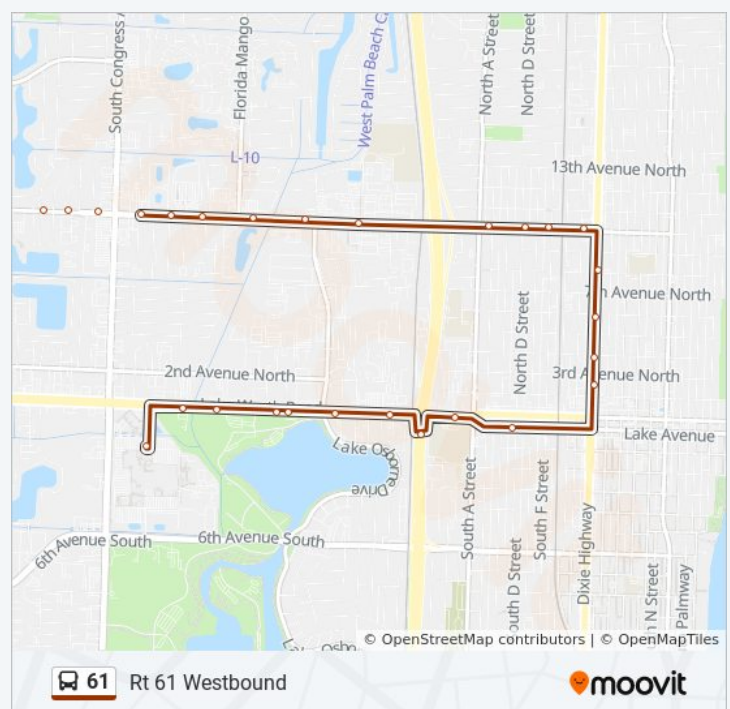

Dixie Hwy at 8th Ave N

10th Ave N at N H St

10th Ave N at N F St

10th Ave N at N D St

10th Ave N at N B St

10th Ave N at Detroit St N

10th Ave N at Boutwell Rd

10th Ave N at FL Mango Rd

10th Ave N at Palm Dr

10th Ave N at Flex Ln

10th Ave N at Summer St

10th Ave N at Cayman Dr

10th Ave N at San Juan Dr

10th Ave N at Henthorne Dr

10th Ave N at Davis Rd

61 bus Time Schedule

Rt 61 Westbound Route Timetable:

Sunday	8:15 AM - 6:15 PM
Monday	6:15 AM - 8:10 PM
Tuesday	6:15 AM - 8:10 PM
Wednesday	6:15 AM - 8:10 PM
Thursday	6:15 AM - 8:10 PM
Friday	6:15 AM - 8:10 PM
Saturday	7:15 AM - 6:15 PM

61 bus Info

Direction: Rt 61 Westbound

Stops: 51

Trip Duration: 40 min

Line Summary:

10th Ave N at Gulfstream Rd

10th Ave N at Kirk Rd

10th Ave N at Grace Ave