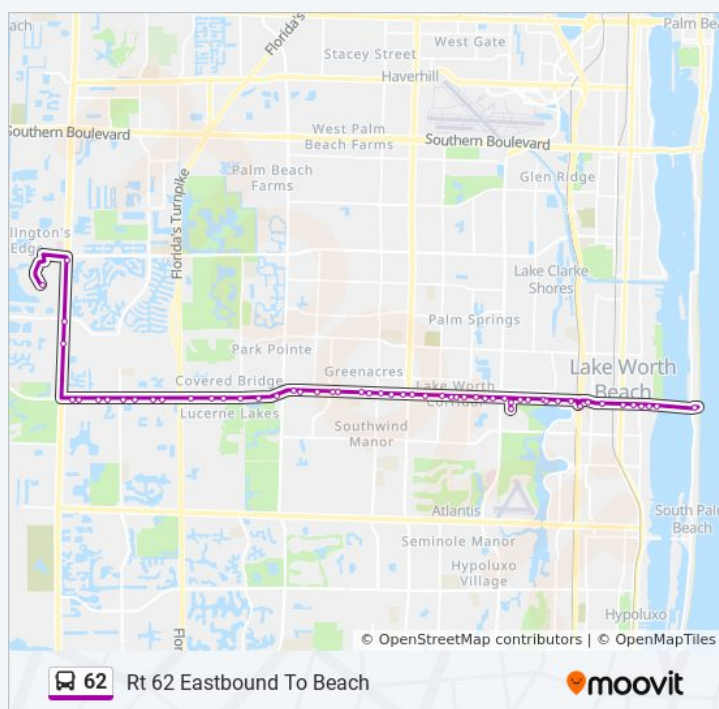

Lake Worth Rd at Southview Ave

Lake Worth Rd at Roberts Way

Lake Worth Rd at Haverhill Rd

Lake Worth Rd at Bld4790

Lake Worth Rd at Military Trl

Lake Worth Rd at Childs St

Lake Worth Rd at Home Depot

Lake Worth Rd at Kirk Rd

Lake Worth Rd at Foss Rd

Lake Worth Rd at Coconut Rd

Lake Worth Rd at Davis Rd

Tuesday	5:40 AM - 8:00 PM
Wednesday	5:40 AM - 8:00 PM
Thursday	5:40 AM - 8:00 PM
Friday	5:40 AM - 8:00 PM
Saturday	7:25 AM - 7:55 PM

62 bus Info

Direction: Rt 62 Eastbound To Beach

Stops: 54

Trip Duration: 51 min

Line Summary:

Lake Worth Rd at Bld3280

Lake Worth Rd at Ent To U Haul

Lake Worth Rd at Congress Ave

Lake Ave at S Golfview Dr

Lake Ave at Ocean Blvd

Direction: Rt 62 Westbound

56 stops

[VIEW LINE SCHEDULE](#)

Lake Ave at Ocean Blvd

Lucerne Ave at Lakeside Dr

Lucerne Ave at N Olive Ave