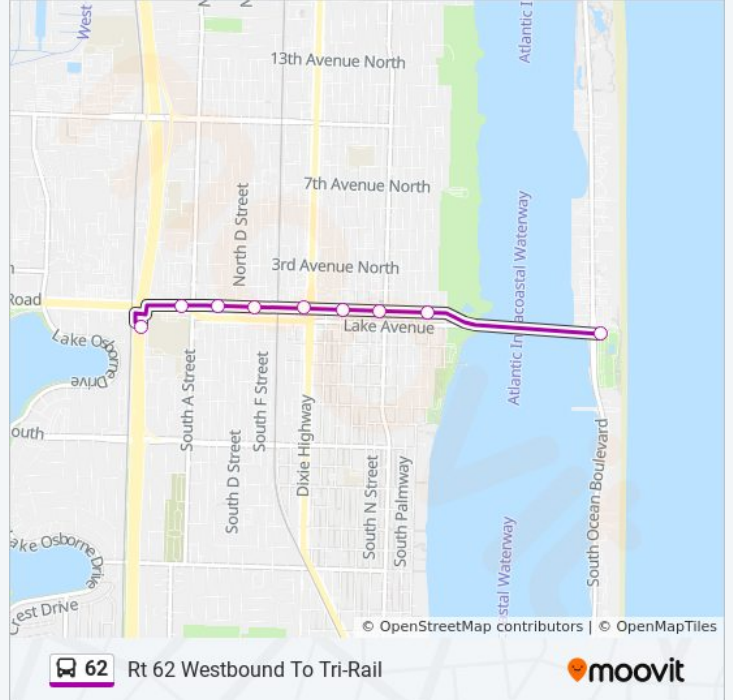

Us-441/Sr-7 at White Horse Dr

Us-441/Sr7 at Stribling Way

Ring Rd at Wgm Trml

Direction: Rt 62 Westbound To Tri-Rail

9 stops

[VIEW LINE SCHEDULE](#)

Lake Ave at Ocean Blvd

Lucerne Ave at Lakeside Dr

Lucerne Ave at N Olive Ave

Lucerne Ave at N K St

Lucerne Ave at Dixie Hwy

Lucerne Ave at N E St

Lucerne Ave at N C St

Lake Worth Rd at Bld1710

Lkw Trs at Bay A

62 bus Time Schedule

Rt 62 Westbound To Tri-Rail Route Timetable:

Sunday	6:25 PM - 7:25 PM
Monday	6:13 PM - 9:00 PM
Tuesday	6:13 PM - 9:00 PM
Wednesday	6:13 PM - 9:00 PM
Thursday	6:13 PM - 9:00 PM
Friday	6:13 PM - 9:00 PM
Saturday	9:05 PM

62 bus Info

Direction: Rt 62 Westbound To Tri-Rail

Stops: 9

Trip Duration: 11 min

Line Summary:

62 bus time schedules and route maps are available in an offline PDF at moovitapp.com. Use the [Moovit App](#) to see live bus times, train schedule or subway schedule, and step-by-step directions for all public transit in Miami.