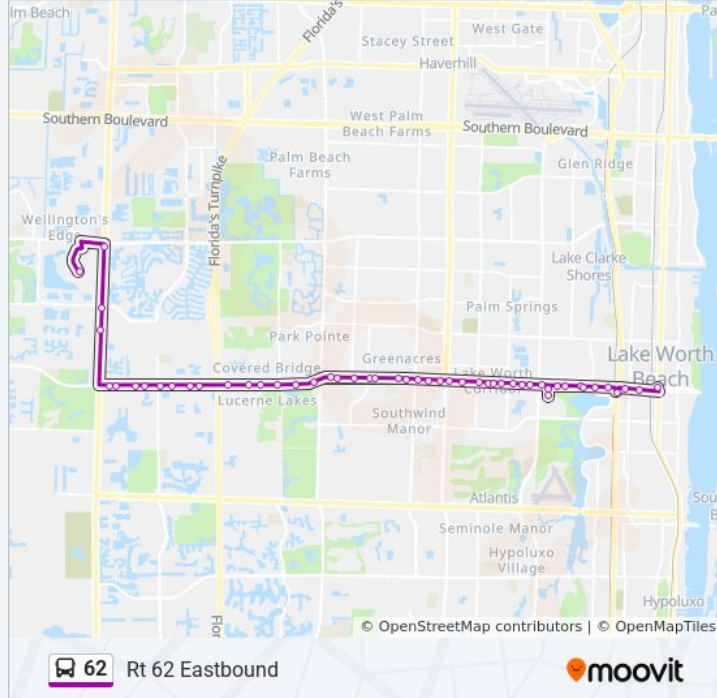

Lake Worth Rd at Everett Ct

Lake Worth Rd at Lake Osborne Dr

Lake Worth Rd at Erie St

Lkw Trs at Bay A

Lake Worth Rd at Lake Worth Hgh Sch

Lake Ave at S D St

Lucerne Ave at Dixie Hwy

 62 Rt 62 Eastbound

Direction: Rt 62 Eastbound To Beach

54 stops

[VIEW LINE SCHEDULE](#)

62 bus Time Schedule

Rt 62 Eastbound To Beach Route Timetable:

Sunday 7:55 AM - 6:25 PM

Monday 5:40 AM - 8:00 PM

Ring Rd at Wgm Trml