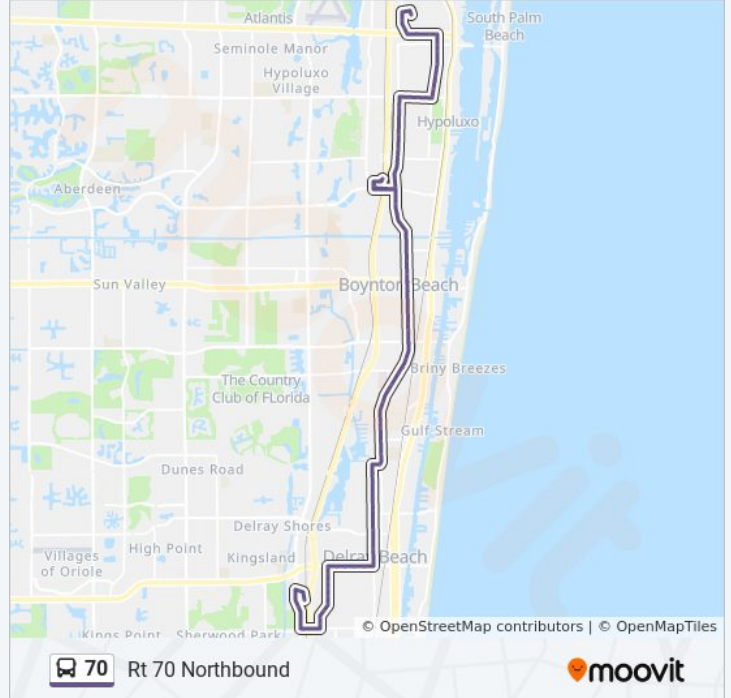

Rt 70 Northbound

Get The App

The 70 bus line (Rt 70 Northbound) has 2 routes. For regular weekdays, their operation hours are:
 (1) Rt 70 Northbound: 5:55 AM - 6:48 PM (2) Rt 70 Southbound: 5:13 AM - 7:28 PM
 Use the Moovit App to find the closest 70 bus station near you and find out when is the next 70 bus arriving.

Direction: Rt 70 Northbound
 82 stops
[VIEW LINE SCHEDULE](#)

70 bus Time Schedule
 Rt 70 Northbound Route Timetable:

Sunday	9:35 AM - 5:05 PM
Monday	5:55 AM - 6:48 PM
Tuesday	5:55 AM - 6:48 PM
Wednesday	5:55 AM - 6:48 PM
Thursday	5:55 AM - 6:48 PM
Friday	5:55 AM - 6:48 PM
Saturday	7:15 AM - 6:15 PM

70 bus Info
Direction: Rt 70 Northbound
Stops: 82
Trip Duration: 58 min
Line Summary:

- Dlb Trs at Bus Trm
- Pbc Admin Complex Svc Rd at S Ent
- Congress Ave at SW 20th Ct
- Lowson Blvd at Congress Ave
- SW 14th Ave at SW 10th St
- Auburn Ave at SW 8th St
- Auburn Ave at SW 7th St
- Auburn Ave at Auburn Dr
- SW 12th Ave at SW 4th St
- SW 12th Ave at SW 3rd St
- SW 12th Ave at SW 2nd St
- SW 12th Ave at SW 1st St
- SW 12th Ave at Atlantic Ave
- Atlantic Ave at SW 10th Ave
- Atlantic Ave at SW 8th Ave
- Atlantic Ave at SW 5th Ave
- Atlantic Ave at SW 2nd Ave
- Swinton Ave at Atlantic Ave
- Swinton Ave at NE 2nd St
- Swinton Ave at NE 5th St
- Swinton Ave at SE 9th St
- Swinton Ave at NE 10th St

Byb Trs at Bus Trm

Seacrest Blvd at Gateway Blvd

Seacrest Blvd at NE 26th Ave

Seacrest Blvd at Ocean Pkwy

Seacrest Blvd at Miner Rd

Seacrest Blvd at S Atlantic Dr

Seacrest Blvd at Pine Pt Dr

Seacrest Blvd at Loquat Tree Dr