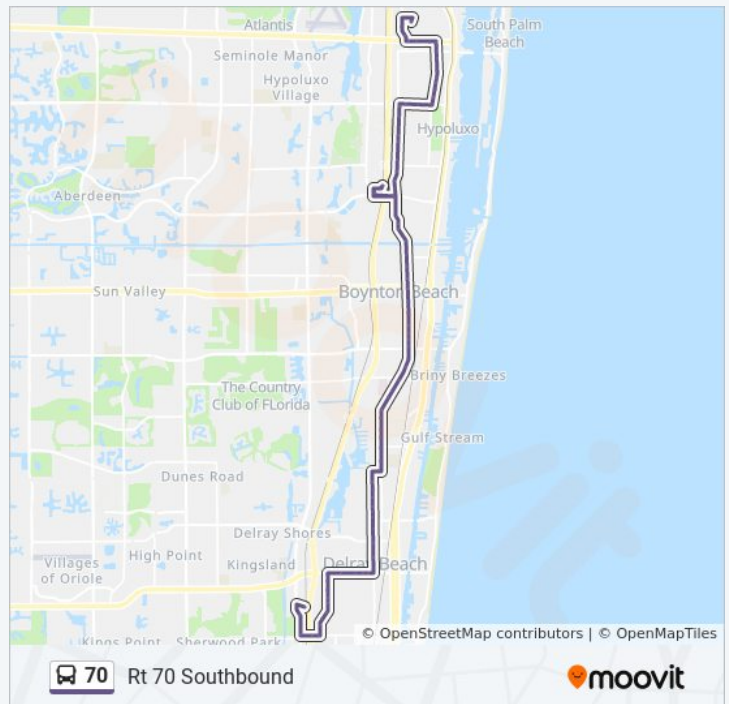

Byb Trs at Bus Trm

Seacrest Blvd at Gateway Blvd

Seacrest Blvd at NE 26th Ave

Seacrest Blvd at Ocean Pkwy

Seacrest Blvd at Miner Rd

Seacrest Blvd at S Atlantic Dr

Seacrest Blvd at Pine Pt Dr

Seacrest Blvd at Loquat Tree Dr

Seacrest Blvd at Pine Pt Dr

Seacrest Blvd at Flamingo Dr

Seacrest Blvd at NW 28th Ave

Seacrest Blvd at NE 26th Ave

Seacrest Blvd at Gateway Blvd

Gateway Blvd at NW 1st St

High Ridge Rd at Gateway Blvd

Byb Trs at Bus Trm

Seacrest Blvd at Gateway Blvd

Seacrest Blvd at Bld1901 M Ent

Seacrest Blvd at NW 17th Ave

Seacrest Blvd at NW 16th Ave

Seacrest Blvd at NW 14th Ave

Seacrest Blvd at Milk Blvd

Wednesday	5:13 AM - 7:28 PM
Thursday	5:13 AM - 7:28 PM
Friday	5:13 AM - 7:28 PM
Saturday	7:08 AM - 6:08 PM

70 bus Info

Direction: Rt 70 Southbound

Stops: 83

Trip Duration: 55 min

Line Summary:

Seacrest Blvd at NW 8th Ave

Seacrest Blvd at NW 5th Ave

Seacrest Blvd at Boynton Bch Blvd