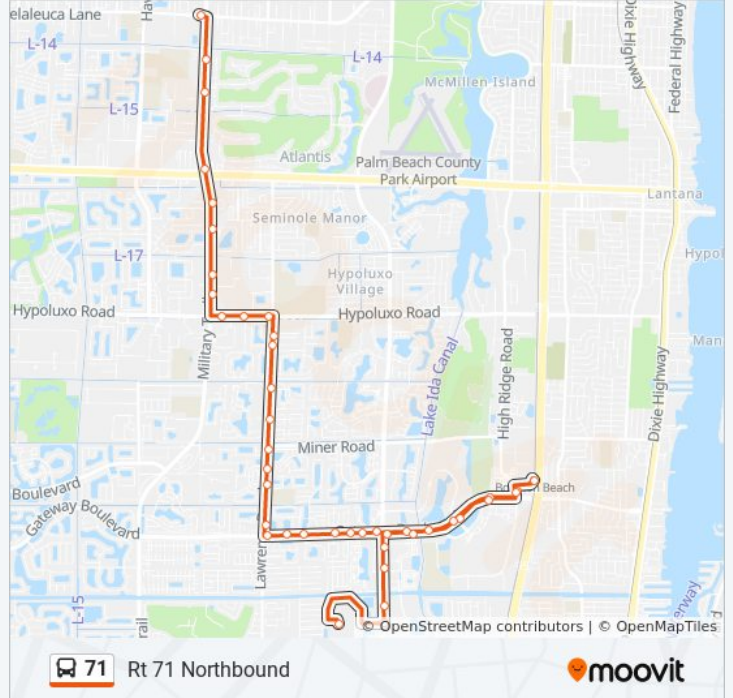

Rt 71 Northbound

Get The App

The 71 bus line (Rt 71 Northbound) has 2 routes. For regular weekdays, their operation hours are:  
 (1) Rt 71 Northbound: 6:35 AM - 7:42 PM (2) Rt 71 Southbound: 5:55 AM - 6:58 PM  
 Use the Moovit App to find the closest 71 bus station near you and find out when is the next 71 bus arriving.

**Direction: Rt 71 Northbound**  
 42 stops  
[VIEW LINE SCHEDULE](#)

**71 bus Time Schedule**  
 Rt 71 Northbound Route Timetable:

Sunday	Not Operational
Monday	6:35 AM - 7:42 PM
Tuesday	6:35 AM - 7:42 PM
Wednesday	6:35 AM - 7:42 PM
Thursday	6:35 AM - 7:42 PM
Friday	6:35 AM - 7:42 PM
Saturday	7:57 AM - 6:00 PM

**71 bus Info**  
**Direction:** Rt 71 Northbound  
**Stops:** 42  
**Trip Duration:** 33 min  
**Line Summary:**

- Bbch Mall at W Ent
- Congress Ave at Boynton Twn Ctr
- Congress Ave at Boynton Vlg
- Congress Ave at Renaissance Dr
- Congress Ave at Park Ter
- Gateway Blvd at Congress Ave
- Gateway Blvd at Renaissance C Blvd
- Gateway Blvd at Quantum Blvd
- Gateway Blvd at Publix Sc
- High Ridge Rd at Gateway Blvd
- Byb Trs at Bus Trm
- High Ridge Rd at Gateway Blvd
- Gateway Blvd at Bld 1035/Publix
- Gateway Blvd at Quantum Blvd
- Gateway Blvd at Bld1375
- Gateway Blvd at Hampton Inn
- Gateway Blvd at Congress Ave
- Gateway Blvd at Mahogany Dr
- Gateway Blvd at Savannah Lakes Dr
- Gateway Blvd at NW 23rd St/Sand at S
- Gateway Blvd at Sunny S Ave
- Gateway Blvd at Max Pl

**Direction: Rt 71 Southbound**

39 stops

[VIEW LINE SCHEDULE](#)

Military Trl at Melaleuca Ln  
 Military Trl at Barkley Crescent  
 Military Trl at N Country Club Blvd  
 Military Trl at Collier Rd  
 Lantana Rd at Military Trl  
 Lantana Rd at Lawrence Rd  
 Lawrence Rd at Tallulah Rd  
 Lawrence Rd at 5th Ave  
 Lawrence Rd at Ocala Rd