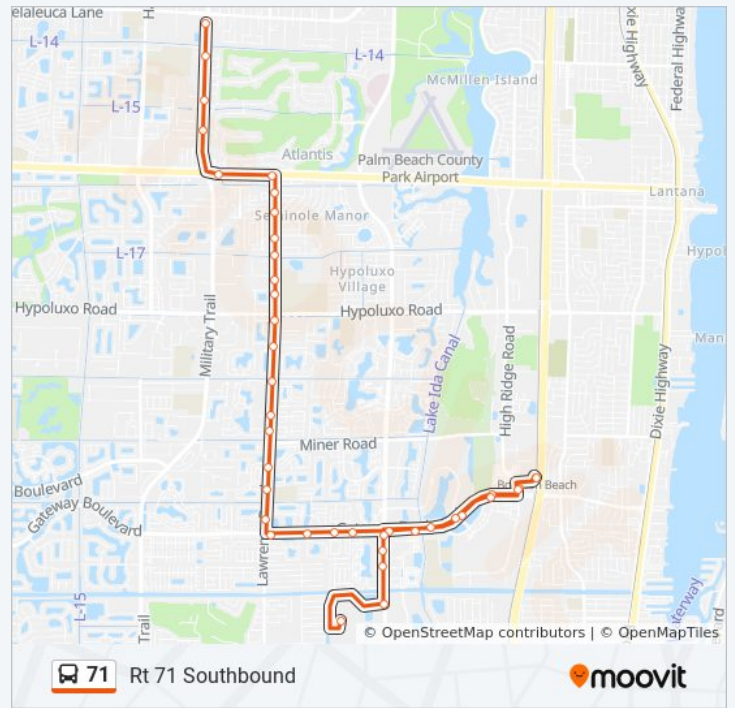

Rt 71 Northbound

Get The App

The 71 bus line (Rt 71 Northbound) has 2 routes. For regular weekdays, their operation hours are:  
 (1) Rt 71 Northbound: 6:35 AM - 7:42 PM (2) Rt 71 Southbound: 5:55 AM - 6:58 PM  
 Use the Moovit App to find the closest 71 bus station near you and find out when is the next 71 bus arriving.

**Direction: Rt 71 Southbound**

39 stops

[VIEW LINE SCHEDULE](#)

Military Trl at Melaleuca Ln  
 Military Trl at Barkley Crescent  
 Military Trl at N Country Club Blvd  
 Military Trl at Collier Rd  
 Lantana Rd at Military Trl  
 Lantana Rd at Lawrence Rd  
 Lawrence Rd at Tallulah Rd  
 Lawrence Rd at 5th Ave  
 Lawrence Rd at Ocala Rd

**71 bus Time Schedule**

Rt 71 Southbound Route Timetable:

Day	Operational Hours
Sunday	Not Operational
Monday	5:55 AM - 6:58 PM
Tuesday	5:55 AM - 6:58 PM
Wednesday	5:55 AM - 6:58 PM
Thursday	5:55 AM - 6:58 PM
Friday	5:55 AM - 6:58 PM
Saturday	7:12 AM - 5:12 PM

**71 bus Info**

**Direction:** Rt 71 Southbound  
**Stops:** 39

**Trip Duration: 32 min**  
**Line Summary:**

- Lawrence Rd at Ponza Pl
- Lawrence Rd at Nova Ln
- Lawrence Rd at Arthurium Ave
- Lawrence Rd at Hypoluxo Rd
- Lawrence Rd at Nautica Sound Blvd
- Lawrence Rd at Manor Forrest Blvd
- Lawrence Rd at 72nd Ln S
- Lawrence Rd at Manor Forrest Blvd S
- Lawrence Rd at Nautica Blvd N
- Lawrence Rd at Nautica Blvd S
- Lawrence Rd at Sausalito Dr
- Gateway Blvd at Lawrence Rd
- Gateway Blvd at Sandpiper Dr
- Gateway Blvd at NW 23rd St
- Gateway Blvd at Savannah Lakes Dr
- Gateway Blvd at Congress Ave
- Gateway Blvd at Renaissance C Blvd
- Gateway Blvd at Quantum Blvd
- Gateway Blvd at Publix Sc
- High Ridge Rd at Gateway Blvd
- Byb Trs at Bus Trm
- High Ridge Rd at Gateway Blvd
- Gateway Blvd at Bld 1035/Publix
- Gateway Blvd at Quantum Blvd
- Gateway Blvd at Bld1375
- Congress Ave at Gateway Blvd
- Congress Ave at Lk Catalina Dr
- Congress Ave at Catalina Sc SE Ent
- Congress Ave at Bbch Mall N Ent
- Bbch Mall at W Ent