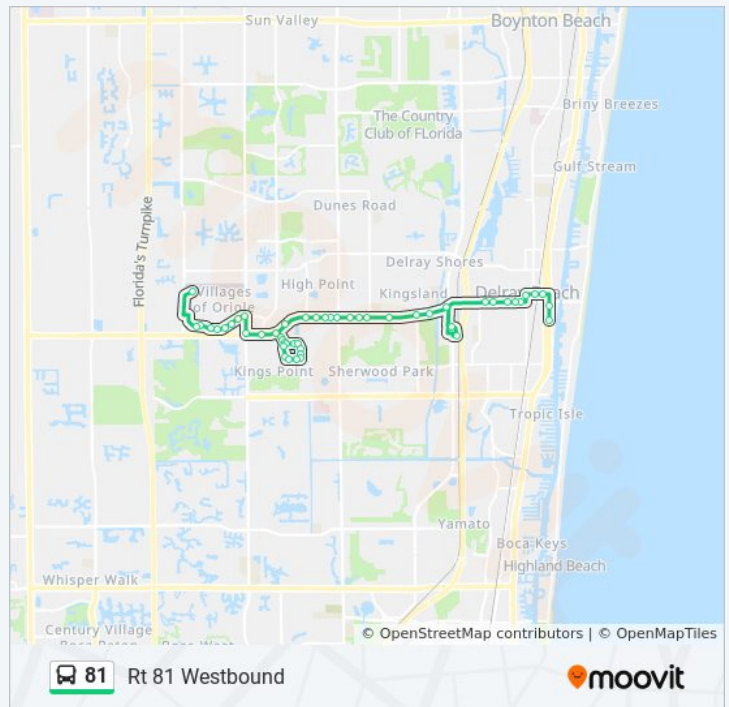

Direction: Rt 81 Westbound
50 stops

[VIEW LINE SCHEDULE](#)

- SE 6th Ave at SE 2nd St
- Federal Hwy/Ne 6th Ave at SE 1st St
- NE 1st St at NE 5 Ave
- NE 1st St at NE 2nd Ave
- Swinton Ave at NW 1st St
- Atlantic Ave at NW 1st Ave
- Atlantic Ave at NW 3rd Ave
- Atlantic Ave at NW 5th Ave
- Atlantic Ave at NW 8th Ave
- Atlantic Ave at NW 10th Ave
- Dlb Trs at Bus Trm
- Pbc Admin Complex Svc Rd at S Ent
- Atlantic Ave at Congress Ave
- Atlantic Ave at Davis Rd
- Atlantic Ave at Highpoint Blvd
- Atlantic Ave at Villa Deste
- Atlantic Ave at Barwick Rd
- Atlantic Ave at Sunset Pines Dr
- Atlantic Ave at Whatley Rd
- Atlantic Ave at Military Trl
- Atlantic Ave at Bldg 5061
- Atlantic Ave at Market Place
- Atlantic Ave at Bld5365
- Atlantic Ave at Sims Rd
- Atlantic Ave at Via Flora
- Lakes Of Delray Blvd at Ashland Ln
- Lakes Of Delray Blvd at Club House
- Lakes Of Delray Bl at Whitney Manor
- Lakes Of Delray Blvd at Whitney Rd
- Lakes Of Delray Blvd at Watersedge

81 bus Info

Direction: Rt 81 Westbound

Stops: 50

Trip Duration: 46 min

Line Summary:

Lakes Of Delray Blvd at Lakes Of De

Lakes Of Delray Blvd at Pembridge I

Lakes Of Delray Blvd at Pembridge F