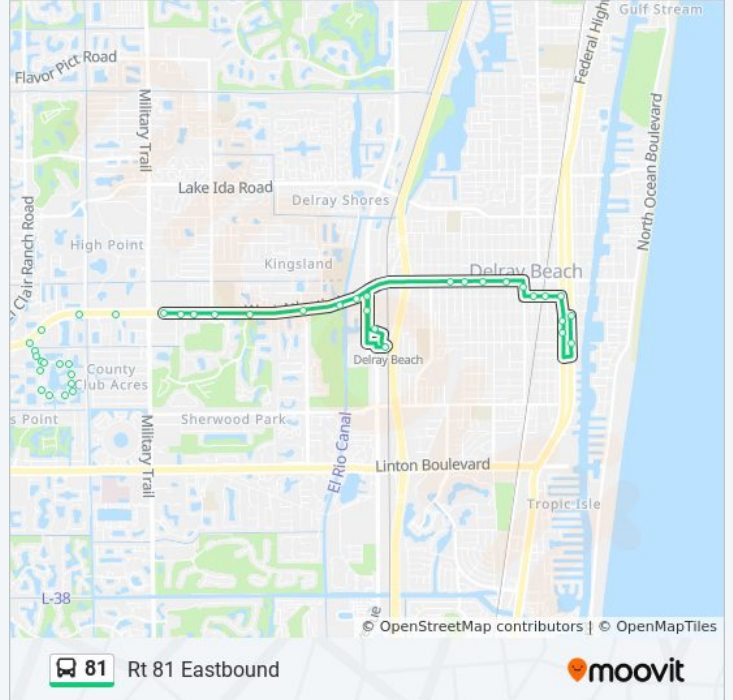

Lakes Of Delray Blvd at Main Club H
Lakes Of Delray Blvd at Lakes Of De
Lakes Of Delray Blvd at Witney Dr
Lakes Of Delray Blvd at Atlantic Av
Atlantic Ave at Via Flora
Atlantic Ave at Sims Rd
Atlantic Ave at Pine West Plz
Atlantic Ave at Military Trl
Atlantic Ave at Delray Square
Atlantic Ave at Sunset Pines Dr
Atlantic Ave at Sherwood Forest Dr
Atlantic Ave at Hamlet Dr
Atlantic Ave at Homewood Blvd
Atlantic Ave at Davis Rd
Atlantic Ave at Congress Sq
Congress Ave at W Atlantic Ave
Congress Ave at Congress Pk Ent
Dlb Trs at Bus Trm
Pbc Admin Complex Svc Rd at S Ent
Atlantic Ave at SW 10th Ave
Atlantic Ave at SW 8th Ave
Atlantic Ave at SW 5th Ave
Atlantic Ave at SW 2nd Ave
Swinton Ave at Atlantic Ave
SE 1st St at SE 1st Ave
SE 1st St at 3rd Ave
SE 1st St at Federal/Se 5th Ave
SE 5th Ave @ SE 2nd St
SE 5th Ave at Bld 346
SE 6th Ave at SE 4th St
SE 6th Ave at SE 2nd St