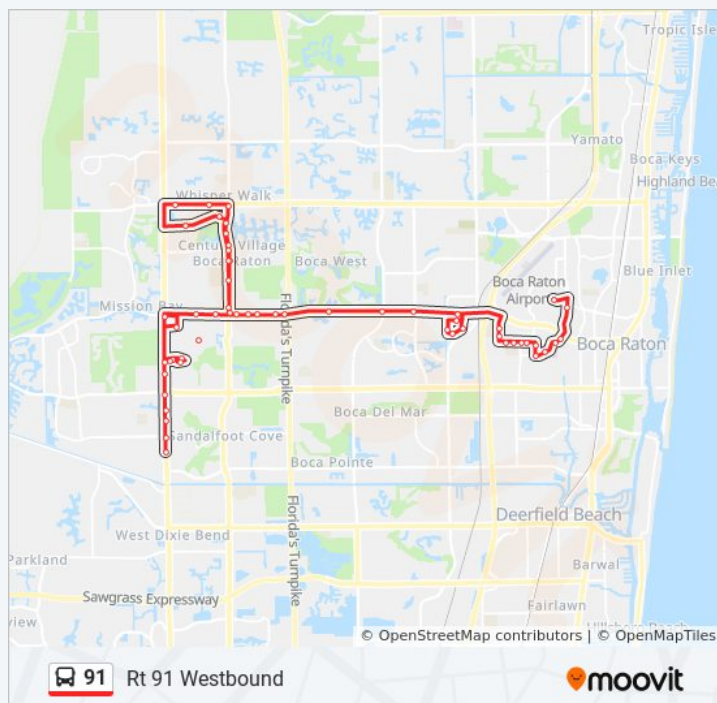

Direction: Rt 91 Eastbound

62 stops

[VIEW LINE SCHEDULE](#)

- Us-441/Sr-7 @ Sandalfoot Blvd
- Marina Blvd at 441/Sr7
- Edgewater Pkwy at Marina Blvd
- Edgewater Pkwy @ Leeward Ln
- Sandalfoot Blvd @ Bld0201
- Us-441/Sr-7 at Sandalfoot Blvd
- Us-441/Sr-7 at Judge Winikoff Rd
- Us-441/Sr-7 at SW 3rd St
- Us-441/Sr-7 at Palmetto Pk Rd
- Us-441/Sr7 at Palmetto Rd
- Us-441/Sr-7 at Lowes Ent
- Us-441/Sr-7 at S Cntrl Pk Blvd
- N Cntrl Pk Blvd at Us-441/Sr-7
- N Cntrl Pk Blvd at Bldg 9945 M Ent
- W Boca Med Ctr at Hsp Main Ent
- N Cntrl Pk Blvd at Arbor Oaks Ln
- Westwinds Sc at Publix
- Glades Rd at Boca Plaza
- 95th Ave S at Colem Blvd
- Glades Rd at 95th Ave S
- Glades Rd at Boca Ridge Dr
- Glades Rd at Bld9250

91 bus Time Schedule

Rt 91 Westbound Route Timetable:

Sunday	9:27 AM - 4:27 PM
Monday	6:15 AM - 7:15 PM
Tuesday	6:15 AM - 7:15 PM
Wednesday	6:15 AM - 7:15 PM
Thursday	6:15 AM - 7:15 PM
Friday	6:15 AM - 7:15 PM
Saturday	7:37 AM - 5:37 PM

91 bus Info

Direction: Rt 91 Westbound

Stops: 56

Trip Duration: 81 min

Line Summary:

Glades Rd at Picadilly Sq SW Ent

Glades Rd at Golf Course Rd

Glades Rd at Sommerset Sh

Glades Rd at Lyons Rd

Lyons Rd at Glades Rd

Lyons Rd at Mori Blvd

Lyons Rd at Century Vlg Blvd

New England Blvd at Fairlawn Way

New England Blvd at Richmond Cir

Yamato Rd at Hbsc Plaza

Yamato Rd at Lakeridge Blvd