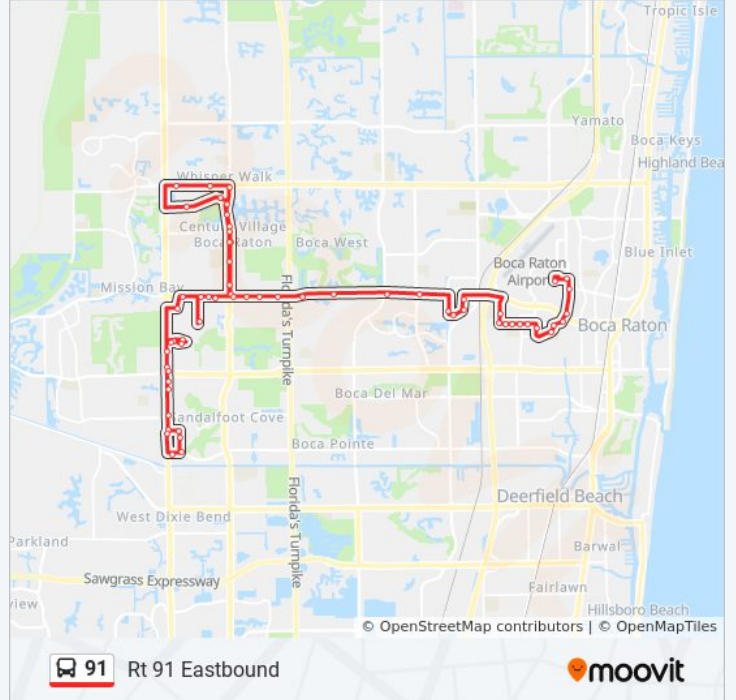

Direction: Rt 91 Eastbound

62 stops

[VIEW LINE SCHEDULE](#)

- Us-441/Sr-7 @ Sandalfoot Blvd
- Marina Blvd at 441/Sr7
- Edgewater Pkwy at Marina Blvd
- Edgewater Pkwy @ Leeward Ln
- Sandalfoot Blvd @ Bld0201
- Us-441/Sr-7 at Sandalfoot Blvd
- Us-441/Sr-7 at Judge Winikoff Rd
- Us-441/Sr-7 at SW 3rd St
- Us-441/Sr-7 at Palmetto Pk Rd
- Us-441/Sr7 at Palmetto Rd
- Us-441/Sr-7 at Lowes Ent
- Us-441/Sr-7 at S Cntrl Pk Blvd
- N Cntrl Pk Blvd at Us-441/Sr-7
- N Cntrl Pk Blvd at Bldg 9945 M Ent
- W Boca Med Ctr at Hsp Main Ent
- N Cntrl Pk Blvd at Arbor Oaks Ln
- Westwinds Sc at Publix
- Glades Rd at Boca Plaza
- 95th Ave S at Colem Blvd
- Glades Rd at 95th Ave S
- Glades Rd at Boca Ridge Dr
- Glades Rd at Bld9250

91 bus Time Schedule

Rt 91 Eastbound Route Timetable:

Sunday	9:03 AM - 4:03 PM
Monday	5:42 AM - 7:42 PM
Tuesday	5:42 AM - 7:42 PM
Wednesday	5:42 AM - 7:42 PM
Thursday	5:42 AM - 7:42 PM
Friday	5:42 AM - 7:42 PM
Saturday	7:48 AM - 6:13 PM

91 bus Info

Direction: Rt 91 Eastbound
Stops: 62
Trip Duration: 73 min
Line Summary:

Lyons Rd at Glades Rd
Lyons Rd at Mori Blvd
Lyons Rd at Century Vlg Blvd
New England Blvd at Fairlawn Way
New England Blvd at Richmond Cir
Yamato Rd at Hpsc Plaza
Yamato Rd at Lakeridge Blvd
Lyons Rd at Yamato Rd
Lyons Rd at New England Blvd
Lyons Rd at Southwinds Gc
Lyons Rd at Kimberly Blvd
Lyons Rd at La Fontana Blvd
Lyons Rd at Olympic Hts Hs
Lyons Rd at S Charleston St
Glades Rd at Lyons Rd
Glades Rd at Boca Lakes
Glades Rd at Concord Green Cir
Glades Rd at Lakeside Ctr NE Ent
Glades Rd at Boca Grove Blvd
Glades Rd at Encina Ln
Glades Rd at Powerline Rd
Glades Rd at St Andrews Blvd
Butts Rd at Twn Ctr Rd
Twn Ctr Rd at Butts Rd
Commercial Trl at Bowling Alley
NW Exec Ctr Dr at Glades Rd
NW 15th Ave at NW 15th St
NW 15th Ave at Dalewood Bld1401
NW 13th St at NW 13th Way
NW 13th St at Meadow Reach Apts
NW 13th Stat NW 12th Ave
NW 13th St at Boca Linda Vlg
NW 9th Ct at NW 10th St