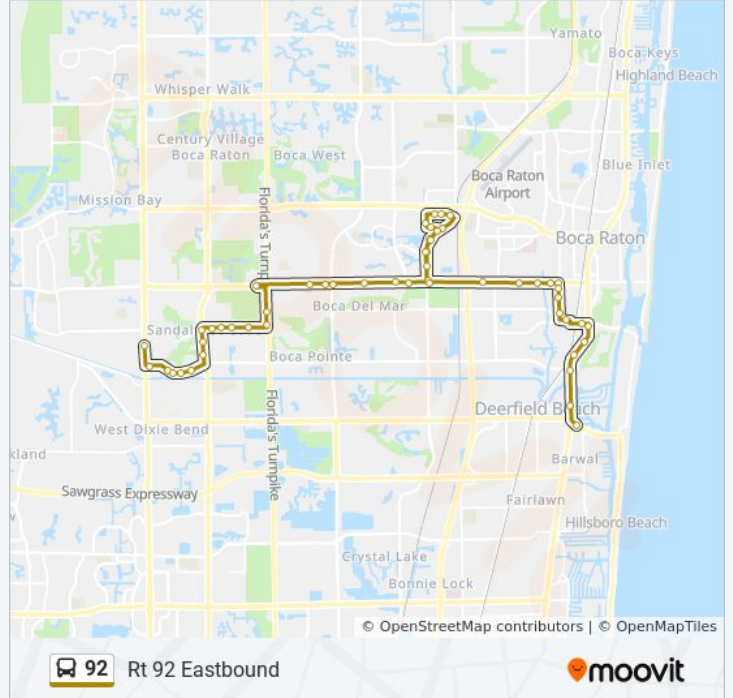

92 bus Info

Direction: Rt 92 Eastbound

Stops: 52

Trip Duration: 55 min

Line Summary:

Military Trl at Palmetto Pk Rd
 Military Trl at NW 4th St
 Military Trl at N Conference Dr
 Military Trl at Lenox Dr
 Military Trl at Town Ctr Rd
 NW 19th St at Military Trl
 NW 19th St at NW Exec Ctr Dr
 NW 19th St at Glades Plz
 Butts Rd at Twn Ctr Rd
 Twn Ctr Rd at Butts Rd
 Twn Ctr Rd at Military Trl
 Military Trl at Lenox Dr
 Military Trl at Verde Trl
 Palmetto Pk Rd at Military Trl
 Palmetto Pk Rd at Palmetto Pk Sq
 Palmetto Pk Rd at 9th Ave
 Palmetto Pk Rd at SW 7th Ave
 Palmetto Pk Rd at SW 5th Ave
 Palmetto Pk Rd at 4th Ave
 SW 4th Ave at Royal Palm Rd
 SW 4th Ave at SW 3rd St
 SW 4th Ave at SW 8th St
 Camino Real at SW 3rd Ave
 E Camino Real at Dixie Hwy
 Federal Hwy at SE 11th St
 Federal Hwy at SE 15th St
 Federal Hwy at Bld1799
 Federal Hwy at Royal Palm Way
 Federal Hwy at NE 2nd St
 Hillsboro Blvd at Federal Hwy

Direction: Rt 92 Westbound

58 stops

92 bus Time Schedule

Rt 92 Westbound Route Timetable:

- Hillsboro Blvd at Federal Hwy
- Hillsboro Blvd at SE 12nd Ave
- Hillsboro Blvd at SE 15th Ter
- A1a at NE 1st St
- A1a at Bld0233 Jbs on the Bch
- A1a at SE 31st St
- A1a at Bld2800
- A1a at Osceola Dr
- A1a at Bld1500/The Addison
- A1a at S Inlet Pk
- A1a at Ponce De Leon Rd
- A1a at Bld0600
- A1a at Chalfonte Condo
- E Palmetto Pk Rd at A1a
- E Palmetto Pk Rd at NE Olive Way
- E Palmetto Pk Rd at NE 5th Ave
- E Palmetto Pk Rd at Bld0320
- E Palmetto Pk Rd at SE 1 Ave
- Palmetto Pk Rd at 4th Ave
- Palmetto Pk Rd at 7th Ave
- Palmetto Pk Rd at Paloma Ave
- Palmetto Pk Rd at 9th Ave
- Palmetto Svc Rd at Palmetto Pk Sq
- Military Trl at Palmetto Pk Rd
- Military Trl at NW 4th St
- Military Trl at N Conference Dr
- Military Trl at Lenox Dr
- Military Trl at Town Ctr Rd
- NW 19th St at Military Trl
- NW 19th St at Glades Plz
- Butts Rd at Twn Ctr Rd
- Twn Ctr Rd at Butts Rd