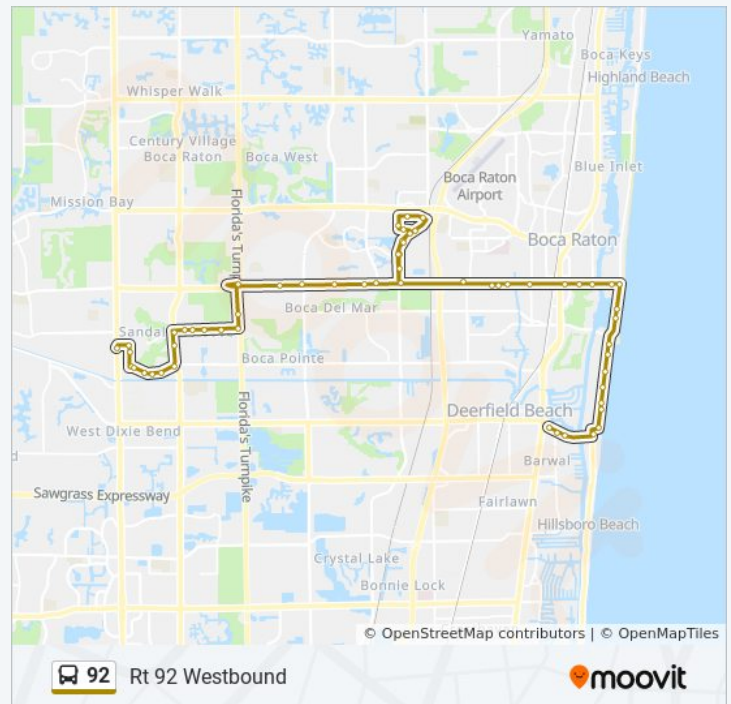

Direction: Rt 92 Westbound

58 stops

92 bus Time Schedule

Rt 92 Westbound Route Timetable:

- Hillsboro Blvd at Federal Hwy
- Hillsboro Blvd at SE 12nd Ave
- Hillsboro Blvd at SE 15th Ter
- A1a at NE 1st St
- A1a at Bld0233 Jbs on the Bch
- A1a at SE 31st St
- A1a at Bld2800
- A1a at Osceola Dr
- A1a at Bld1500/The Addison
- A1a at S Inlet Pk
- A1a at Ponce De Leon Rd
- A1a at Bld0600
- A1a at Chalfonte Condo
- E Palmetto Pk Rd at A1a
- E Palmetto Pk Rd at NE Olive Way
- E Palmetto Pk Rd at NE 5th Ave
- E Palmetto Pk Rd at Bld0320
- E Palmetto Pk Rd at SE 1 Ave
- Palmetto Pk Rd at 4th Ave
- Palmetto Pk Rd at 7th Ave
- Palmetto Pk Rd at Paloma Ave
- Palmetto Pk Rd at 9th Ave
- Palmetto Svc Rd at Palmetto Pk Sq
- Military Trl at Palmetto Pk Rd
- Military Trl at NW 4th St
- Military Trl at N Conference Dr
- Military Trl at Lenox Dr
- Military Trl at Town Ctr Rd
- NW 19th St at Military Trl
- NW 19th St at Glades Plz
- Butts Rd at Twn Ctr Rd
- Twn Ctr Rd at Butts Rd

Sunday	Not Operational
Monday	6:00 AM - 5:22 PM
Tuesday	6:00 AM - 5:22 PM
Wednesday	6:00 AM - 5:22 PM
Thursday	6:00 AM - 5:22 PM
Friday	6:00 AM - 5:22 PM
Saturday	7:10 AM - 4:30 PM

92 bus Info

Direction: Rt 92 Westbound

Stops: 58

Trip Duration: 63 min

Line Summary:

Tw n Ctr Rd at Military Trl
Military Trl at Lenox Dr
Military Trl at Verde Trl
Palmetto Pk Rd at St Andrews Blvd
Palmetto Pk Rd at Boca Del Mar Dr
Palmetto Pk Rd at Toledo Rd
Palmetto Pk Rd at Powerline
Palmetto Pk Rd at Palmetto Cir N
B.Palmetto Park at Boca Rio Rd
Boca Rio Rd at Bldg 22455 N Ent
Boca Rio Rd at SW 8th St
SW 8th St at Thames Blvd
SW 8th St at Sands Pt Dr
SW 8th St at SW 54th Ave
SW 8th St at SW 54th Way
Lyons Rd at SW 8th St
Lyons Rd at SW 14th St
Lyons Rd at SW 18th St
SW 18th St/Marina Blvd at 60th Ave
SW 18th St/Marina Bl at Boca Cove Cr
SW 18th St/Marina Blvd at Barwood L
SW 18th St/Marina Blvd at 65th Ave
Edgewater Pkwy at Marina Blvd
Edgewater Pkwy @ Leeward Ln
Sandalfot Blvd @ Bld0201
Us-441/Sr-7 @ Sandalfot Blvd