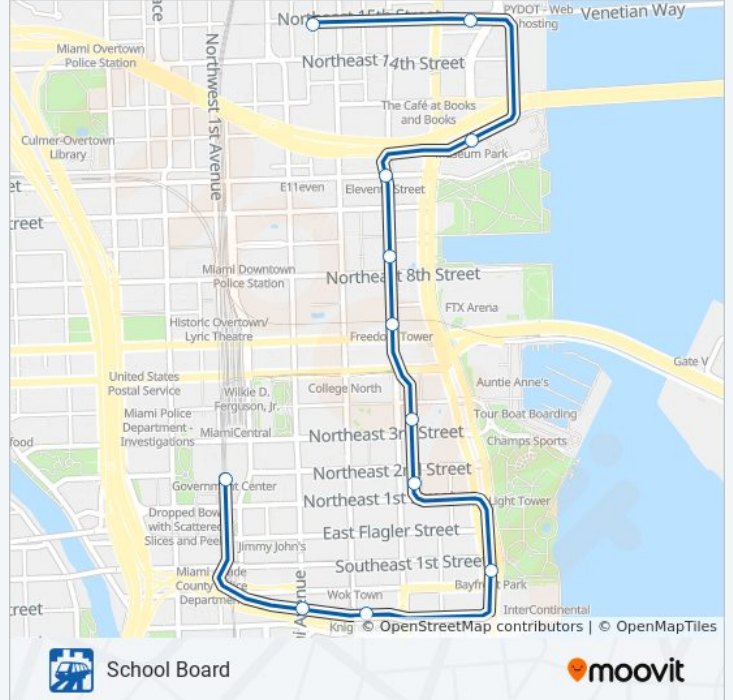

OMNI light rail Info

Direction: Government Center

Stops: 9

Trip Duration: 16 min

Line Summary:

Direction: School Board

12 stops

[VIEW LINE SCHEDULE](#)

- Government Center Station
- Third Street
- Knight Center
- Bayfront Park
- First Street
- College/Bayside
- Freedom Tower
- Park West
- Eleventh Street
- Museum Park
- Adrienne Arsht Center
- School Board

OMNI light rail Time Schedule

School Board Route Timetable:

Sunday	5:30 AM - 10:40 PM
Monday	5:14 AM - 10:39 PM
Tuesday	5:14 AM - 10:39 PM
Wednesday	5:14 AM - 10:39 PM
Thursday	5:14 AM - 10:39 PM
Friday	5:14 AM - 10:39 PM
Saturday	5:30 AM - 10:40 PM

OMNI light rail Info

Direction: School Board

Stops: 12

Trip Duration: 16 min

Line Summary:

OMNI light rail time schedules and route maps are available in an offline PDF at moovitapp.com. Use the [Moovit App](#) to see live bus times, train schedule or subway schedule, and step-by-step directions for all public transit in Miami.