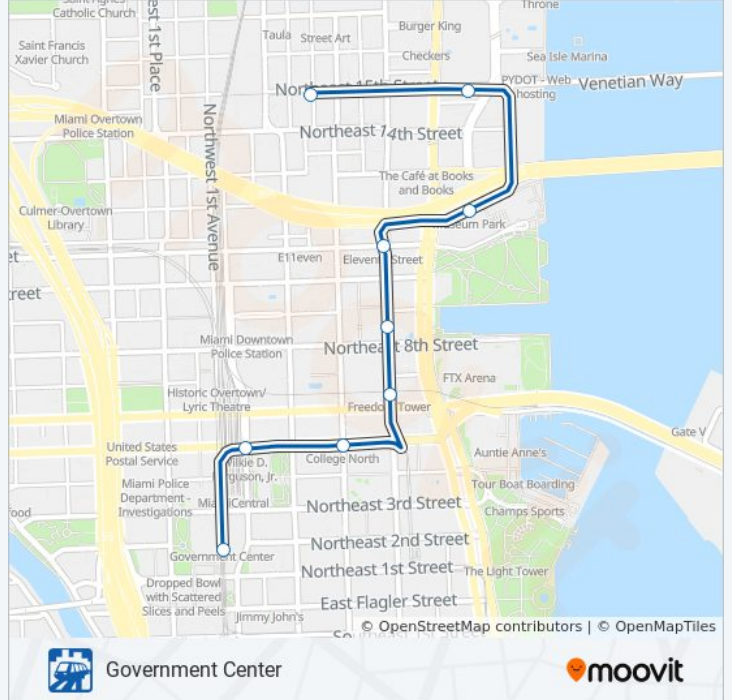

Use the Moovit App to find the closest OMNI light rail station near you and find out when is the next OMNI light rail arriving.

Direction: Government Center

9 stops

[VIEW LINE SCHEDULE](#)

School Board

Adrienne Arsht Center

Museum Park

Eleventh Street

Park West

Freedom Tower

College North

Wilkie D. Ferguson, Jr.

Government Center Station

OMNI light rail Time Schedule

Government Center Route Timetable:

Sunday	5:25 AM - 10:35 PM
Monday	5:17 AM - 10:42 PM
Tuesday	5:17 AM - 10:42 PM
Wednesday	5:17 AM - 10:42 PM
Thursday	5:17 AM - 10:42 PM
Friday	5:17 AM - 10:42 PM
Saturday	5:25 AM - 10:35 PM

OMNI light rail Info

Direction: Government Center

Stops: 9

Trip Duration: 16 min

Line Summary:

Direction: School Board

12 stops

[VIEW LINE SCHEDULE](#)