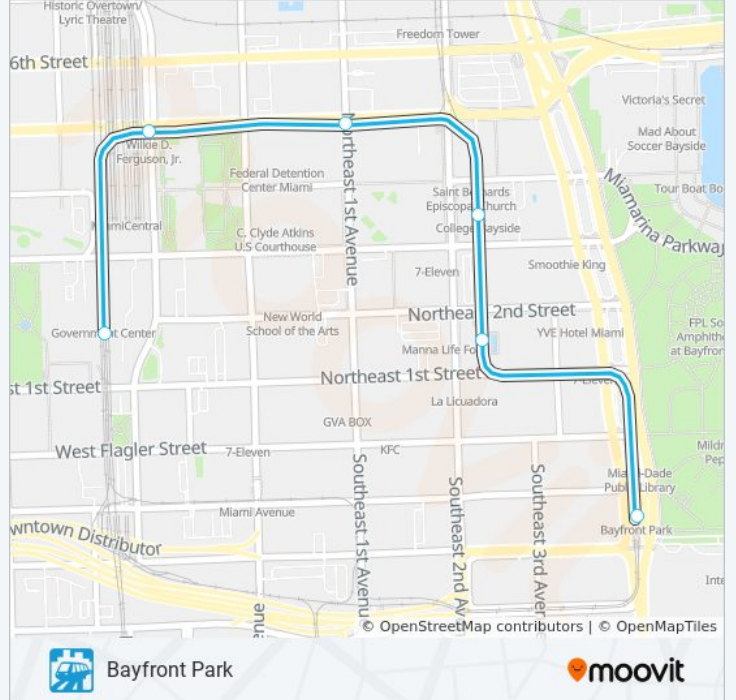

Use the Moovit App to find the closest INNER light rail station near you and find out when is the next INNER light rail arriving.

Direction: Bayfront Park

6 stops

[VIEW LINE SCHEDULE](#)

Government Center Station

Wilkie D. Ferguson, Jr.

College North

College/Bayside

First Street

Bayfront Park

INNER light rail Time Schedule

Bayfront Park Route Timetable:

Sunday	12:02 AM - 11:59 PM
Monday	12:02 AM - 11:57 PM
Tuesday	12:00 AM - 11:57 PM
Wednesday	12:00 AM - 11:57 PM
Thursday	12:00 AM - 11:57 PM
Friday	12:00 AM - 11:57 PM
Saturday	12:00 AM - 11:59 PM

INNER light rail Info

Direction: Bayfront Park

Stops: 6

Trip Duration: 6 min

Line Summary:

Direction: Government Center

4 stops

[VIEW LINE SCHEDULE](#)

Bayfront Park

Knight Center

Miami Avenue

Government Center Station

INNER light rail Time Schedule

Government Center Route Timetable:

Sunday	12:01 AM - 11:57 PM
Monday	12:01 AM - 11:57 PM
Tuesday	12:00 AM - 11:57 PM
Wednesday	12:00 AM - 11:57 PM
Thursday	12:00 AM - 11:57 PM
Friday	12:00 AM - 11:57 PM
Saturday	12:00 AM - 11:57 PM