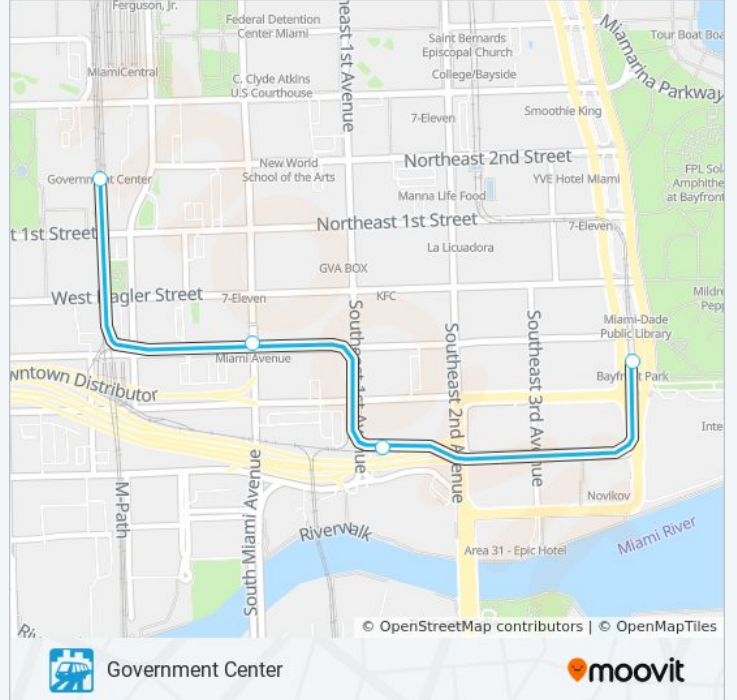

Use the Moovit App to find the closest INNER light rail station near you and find out when is the next INNER light rail arriving.

Direction: Bayfront Park

6 stops

[VIEW LINE SCHEDULE](#)

Government Center Station

INNER light rail Info

Direction: Bayfront Park

Stops: 6

Trip Duration: 6 min

Line Summary:

Direction: Government Center

4 stops

[VIEW LINE SCHEDULE](#)

Bayfront Park

Knight Center

Miami Avenue

Government Center Station

INNER light rail Time Schedule

Government Center Route Timetable:

Sunday	12:01 AM - 11:57 PM
Monday	12:01 AM - 11:57 PM
Tuesday	12:00 AM - 11:57 PM
Wednesday	12:00 AM - 11:57 PM
Thursday	12:00 AM - 11:57 PM
Friday	12:00 AM - 11:57 PM
Saturday	12:00 AM - 11:57 PM

INNER light rail Info

Direction: Government Center

Stops: 4

Trip Duration: 5 min

Line Summary:

INNER light rail time schedules and route maps are available in an offline PDF at moovitapp.com. Use the [Moovit App](#) to see live bus times, train schedule or subway schedule, and step-by-step directions for all public transit in Miami.