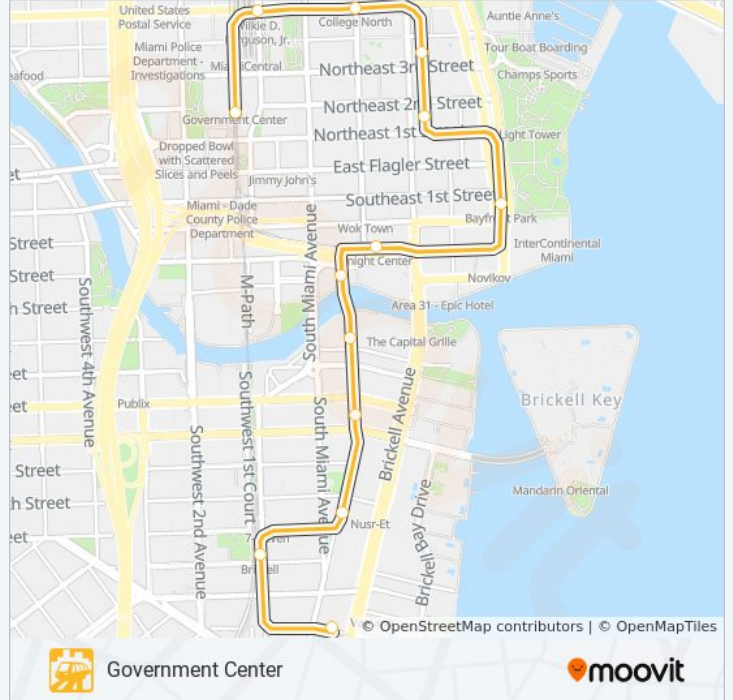

Use the Moovit App to find the closest BRICKELL light rail station near you and find out when is the next BRICKELL light rail arriving.

Direction: Financial District

8 stops

[VIEW LINE SCHEDULE](#)

- Government Center Station
- Third Street
- Riverwalk
- Fifth St
- Brickell City Centre (Eighth Street)
- Tenth Street Promenade
- Brickell
- Financial District

- Financial District
- Brickell
- Tenth Street Promanade
- Brickell City Centre (Eighth Street)
- Fifth St
- Riverwalk
- Knight Center
- Bayfront Park
- First Street
- College/Bayside
- College North
- Wilkie D. Ferguson, Jr.
- Government Center Station

BRICKELL light rail Time Schedule

Government Center Route Timetable:

Sunday	5:32 AM - 10:42 PM
Monday	5:15 AM - 10:40 PM
Tuesday	5:15 AM - 10:40 PM
Wednesday	5:15 AM - 10:40 PM
Thursday	5:15 AM - 10:40 PM
Friday	5:15 AM - 10:40 PM
Saturday	5:32 AM - 10:42 PM

BRICKELL light rail Info

Direction: Government Center

Stops: 13

Trip Duration: 11 min

Line Summary:

BRICKELL light rail time schedules and route maps are available in an offline PDF at moovitapp.com. Use the [Moovit App](#) to see live bus times, train schedule or subway schedule, and step-by-step directions for all public transit in Miami.