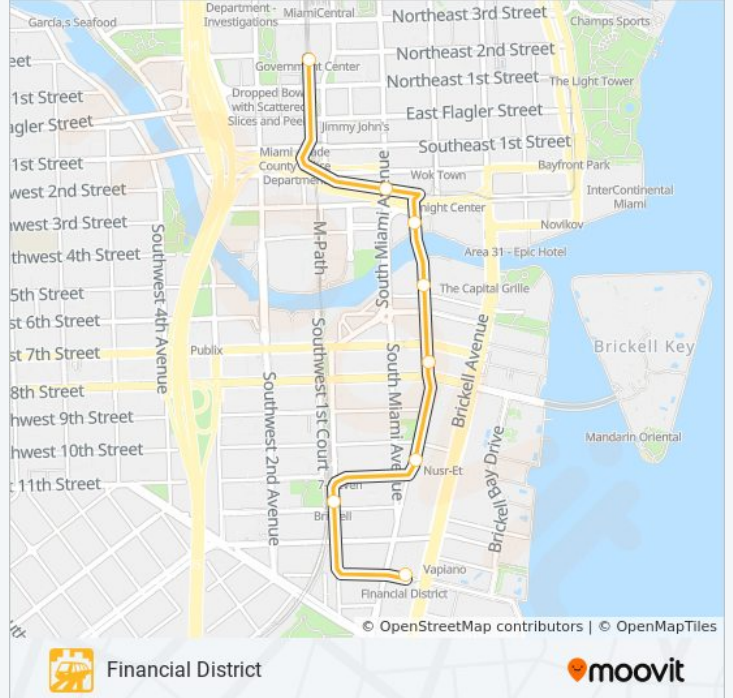

Use the Moovit App to find the closest BRICKELL light rail station near you and find out when is the next BRICKELL light rail arriving.

Direction: Financial District

8 stops

[VIEW LINE SCHEDULE](#)

- Government Center Station
- Third Street
- Riverwalk
- Fifth St
- Brickell City Centre (Eighth Street)
- Tenth Street Promenade
- Brickell
- Financial District

BRICKELL light rail Time Schedule

Financial District Route Timetable:

Sunday	5:32 AM - 10:37 PM
Monday	5:16 AM - 10:36 PM
Tuesday	5:16 AM - 10:36 PM
Wednesday	5:16 AM - 10:36 PM
Thursday	5:16 AM - 10:36 PM
Friday	5:16 AM - 10:36 PM
Saturday	5:32 AM - 10:37 PM

BRICKELL light rail Info

Direction: Financial District

Stops: 8

Trip Duration: 11 min

Line Summary:

Direction: Government Center

13 stops

[VIEW LINE SCHEDULE](#)

- Financial District
- Brickell
- Tenth Street Promanade
- Brickell City Centre (Eighth Street)
- Fifth St
- Riverwalk
- Knight Center
- Bayfront Park
- First Street
- College/Bayside
- College North
- Wilkie D. Ferguson, Jr.
- Government Center Station