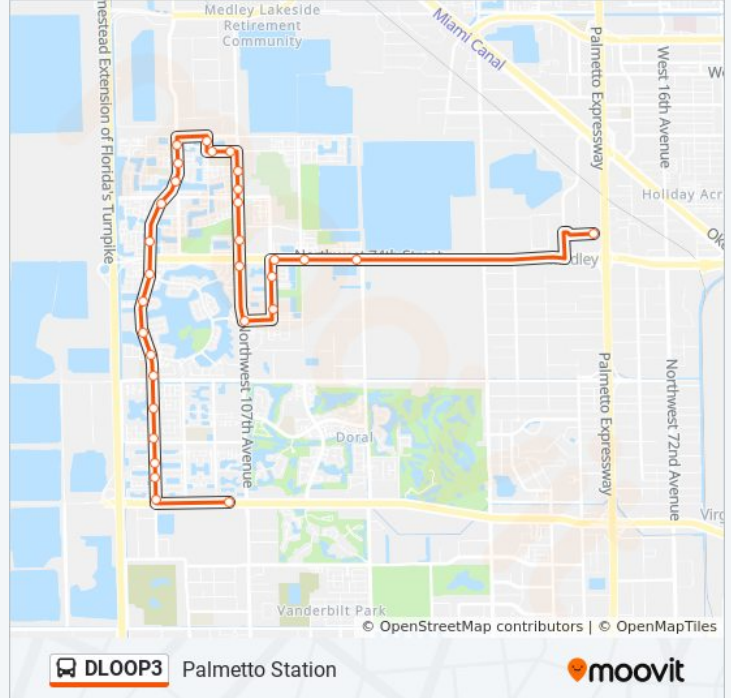

Direction: Doral Blvd

18 stops

[VIEW LINE SCHEDULE](#)

Palmetto Metrorail Station

NW 74th St @ NW 97th Ave

NW 74th St @ NW 89 PI

NW 74th St @ NW 102nd Ave

The Atlantic Doral

DLOOP3 bus Info

Direction: Palmetto Station

Stops: 33

Trip Duration: 34 min

Line Summary:

Ronald Reagan High School

Ronald Reagan High School, Transfer To Route 1

Islands Of Doral II

Leeward

Antilles

NW 107 Ave@ NW 76th Ln

Cvs NW 107 Ave South Of NW 74 St

NW 66th St @ NW 107th Ave

NW 104th Ave @ NW 67th St

NW 104th Ave @ NW 72nd St

NW 74th St @ NW 104th Ave

NW 74th St @ NW 102nd Ave

NW 74th St @ NW 97th Ave

NW 74 St & NW 82 PI

Palmetto Metrorail Station

DLOOP3 bus time schedules and route maps are available in an offline PDF at moovitapp.com. Use the [Moovit App](#) to see live bus times, train schedule or subway schedule, and step-by-step directions for all public transit in Miami.