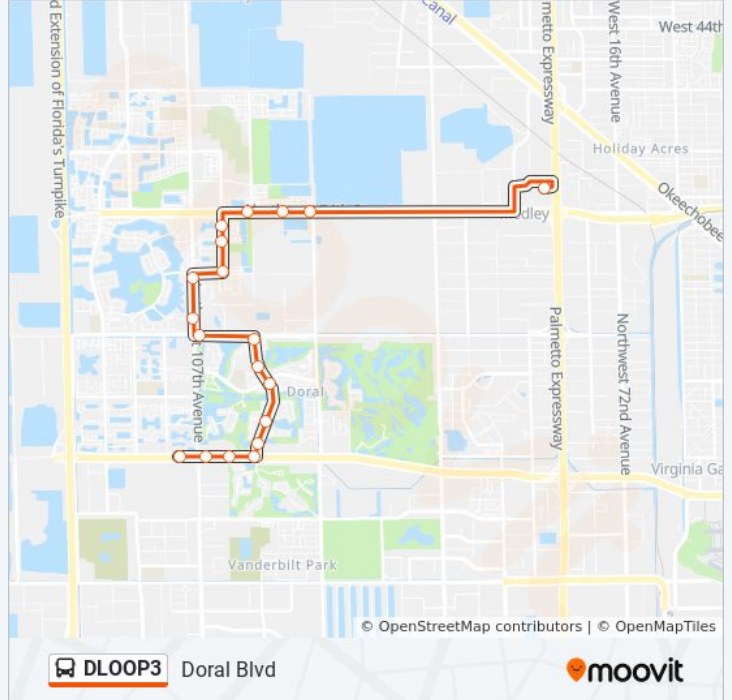

Direction: Doral Blvd

18 stops

[VIEW LINE SCHEDULE](#)

Palmetto Metrorail Station

NW 74th St @ NW 97th Ave

NW 74th St @ NW 89 PI

NW 74th St @ NW 102nd Ave

The Atlantic Doral

NW 104th Ave @ NW 70th Ter

NW 104th Ave @ NW 66th Ter

Doral Isles

Doral Isles Plaza (Publix) NW 107 Ave @ NW 58 St

NW 58 St & NW 107 Ave

Doral Palms

Morgan Levy Park

NW 102 Ave & NW 52 St

Doral Place

Doral Dunes

Aleman Building

NW 41 St & NW 104 Av

Palm Springs Mile Shopping Center

DLOOP3 bus Time Schedule

Doral Blvd Route Timetable:

Sunday	Not Operational
Monday	5:50 AM - 8:27 PM
Tuesday	5:50 AM - 8:27 PM
Wednesday	5:50 AM - 8:27 PM
Thursday	5:50 AM - 8:27 PM
Friday	5:50 AM - 8:27 PM
Saturday	6:50 AM - 6:01 PM

DLOOP3 bus Info**Direction:** Doral Blvd**Stops:** 18**Trip Duration:** 27 min**Line Summary:**

Direction: Palmetto Station

33 stops

[VIEW LINE SCHEDULE](#)

- Palm Springs Mile Shopping Center
- Palm Springs Mile Shopping Center
- NW 114 Ave@Nw 41 St NW 114 Ave@Nw 41 St
- Balmoral Estates
- Biarritz
- Trails@Tails Park NW 114 Ave@Nw 50 St
- Las Cascadas
- E.B. Thomas K-8 & Doral Meadows Park
- Doral Isles
- The Courts
- Doral Isles
- Polynesian
- Polynesian
- Doral Legacy Park
- Islands at Doral Club House
- Dr. Rolando Espinosa K-8 Center
- Ibis Villas
- Northwest 109th Avenue