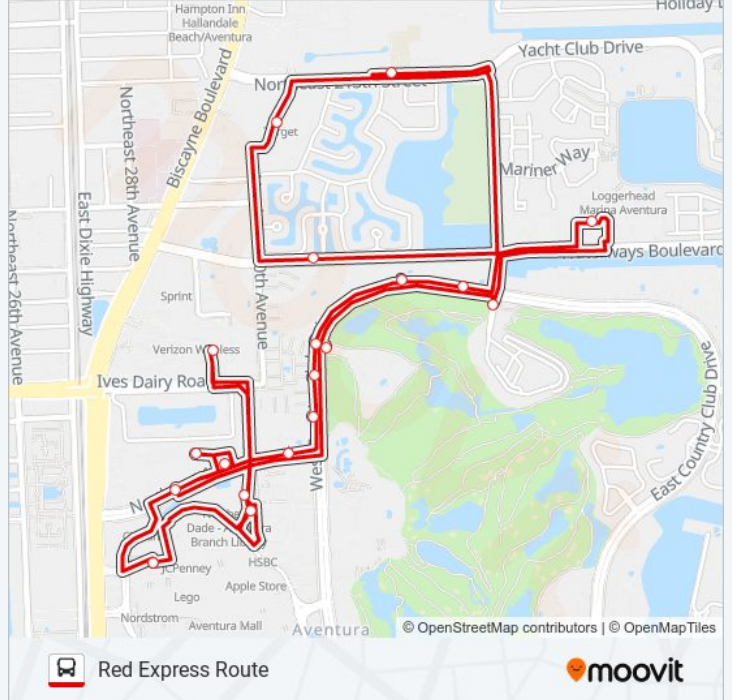

Bonavista

Bravura

Biscaya South

Villa Dorada

Bonavida

NE 199 St/ Walgreens

Promenade Shops

Biscayne Lake Gardens

Wells Fargo Bank

Mount Sinai

Ne 29 Pl@Aventura Bd

Publix

Bus Terminal at Aventura Mall

RED EXPRESS ROUTE bus Time Schedule

Circular with library Route Timetable:

Sunday	Not Operational
Monday	11:45 AM - 7:45 PM
Tuesday	11:45 AM - 7:45 PM
Wednesday	11:45 AM - 7:45 PM
Thursday	11:45 AM - 7:45 PM
Friday	Not Operational
Saturday	11:45 AM - 9:45 PM

RED EXPRESS ROUTE bus Info

Direction: Circular with library

Stops: 21

Trip Duration: 23 min

Line Summary:

Direction: Circular without library

20 stops

[VIEW LINE SCHEDULE](#)

Bus Terminal at Aventura Mall

Publix

Coronado

Del Vista

Waterways Shoppes

NE 207 St/ Aventura Lakes

Aventura Commons/ Target

NE 213 St/ Waterways Park