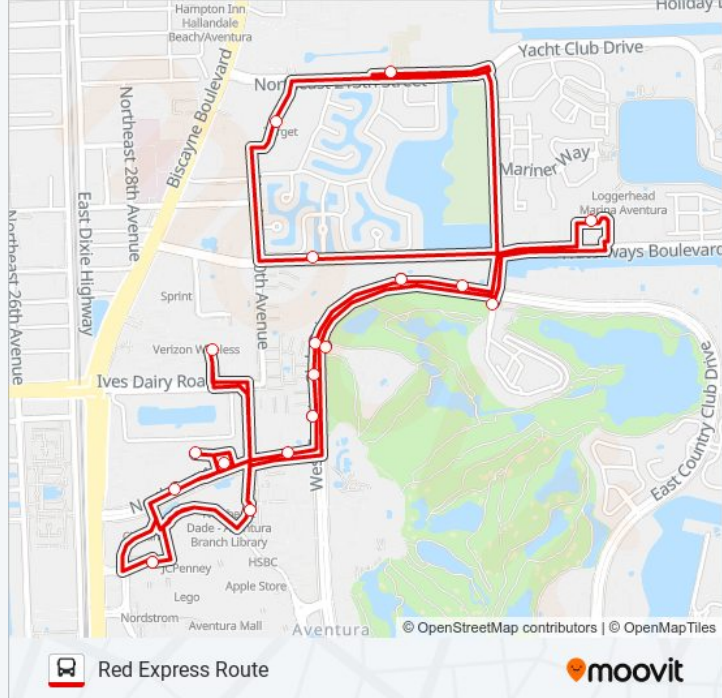

Use the Moovit App to find the closest RED EXPRESS ROUTE bus station near you and find out when is the next RED EXPRESS ROUTE bus arriving.

Direction: Circular with library

21 stops

[VIEW LINE SCHEDULE](#)

Bonavista

Bravura

Biscaya South

Villa Dorada

Bonavida

NE 199 St/ Walgreens

Promenade Shops

Biscayne Lake Gardens

RED EXPRESS ROUTE bus Info

Direction: Circular without library

Stops: 20

Trip Duration: 23 min

Line Summary:

Publix

Bus Terminal at Aventura Mall

RED EXPRESS ROUTE bus time schedules and route maps are available in an offline PDF at moovitapp.com. Use the Moovit App to see live bus times, train schedule or subway schedule, and step-by-step directions for all public transit in Miami.

© 2024 Moovit - All Rights Reserved