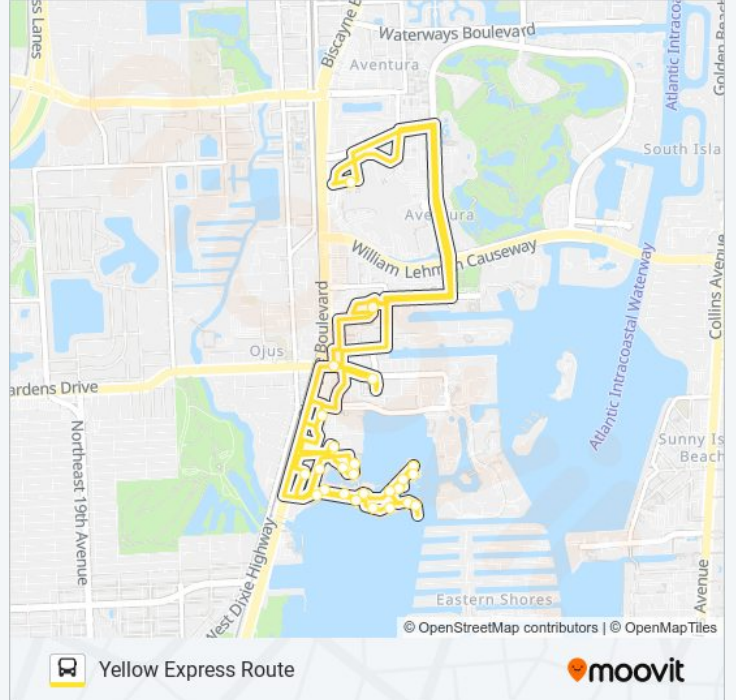

YELLOW EXPRESS ROUTE bus Info

Direction: Circular Without Library

Stops: 29

Trip Duration: 21 min

Line Summary:

Point East J

Point East H

Point East G

Point East F

Aventura Plaza

Del Prado

Fresh Market

NE 185 St / 28 Ct

Walgreens / Pier I

Town Center Aventura / Publix

Bus Terminal at Aventura Mall