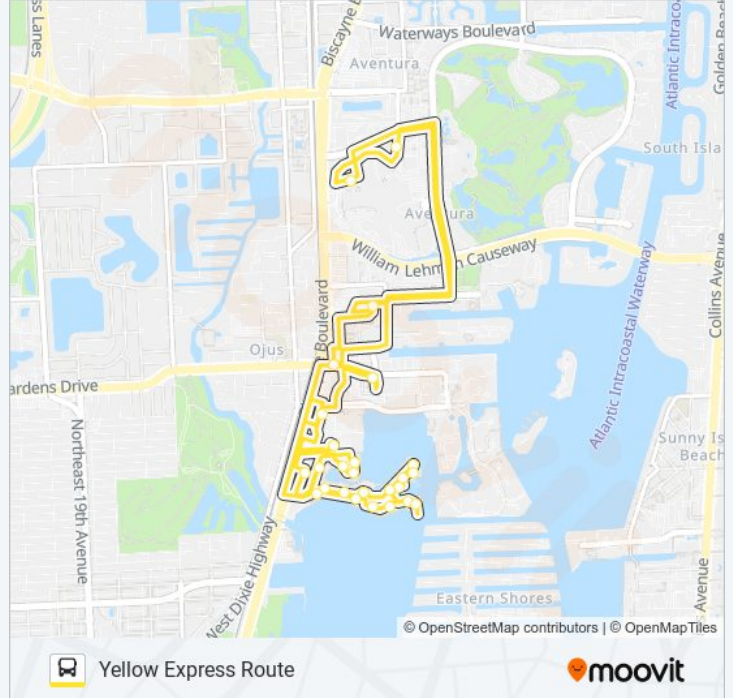

Bus Terminal at Aventura Mall

Walgreens / Pier I

Fresh Market

Point East M

Point East N

Point East P

Point East R

Point East S

YELLOW EXPRESS ROUTE bus Info

Direction: Circular With Library

Stops: 29

Trip Duration: 22 min

Line Summary:

Aventura Plaza

Del Prado

Fresh Market

NE 185 St / 28 Ct

Walgreens / Pier I

Town Center Aventura / Publix

Ne 29 Pl@Aventura Bd

Bus Terminal at Aventura Mall

Direction: Circular Without Library

29 stops

[VIEW LINE SCHEDULE](#)

Bus Terminal at Aventura Mall

Town Center Aventura / Publix

Walgreens / Pier I

Fresh Market

Point East M

Point East N

Point East P

Point East R