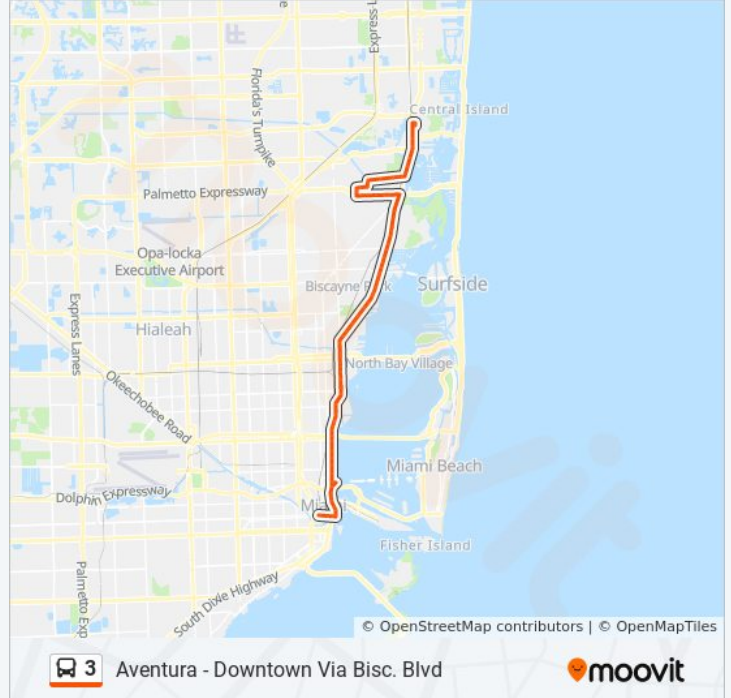

Biscayne Bd @ NE 52 St
Biscayne Bd @ NE 55 Te
Biscayne Bd @ NE 60 St
Biscayne Bd @ NE 62 St
Biscayne Bd @ NE 64 St
Biscayne Bd @ NE 68 St
Biscayne Bd @ NE 72 Te
Biscayne Bd @ NE 75 St
Biscayne Bd @ NE 77 St
Biscayne Bd @ NE 79 St
Biscayne Bd @ NE 82 St
Biscayne Bd @ NE 83 St
Biscayne Bd @ NE 85 St
Biscayne Bd & NE 87 St
Biscayne Bd & NE 91 St
Biscayne Bd & NE 93 St
Biscayne Bd @ NE 96 St
Biscayne Bd & # 10055
Biscayne Bd & NE 105 St
Biscayne Bd @ NE 108 St
Biscayne Bd @ NE 110 Te
Biscayne Bd & NE 111 St
Biscayne Bd & 11200 Block
Biscayne Bd & NE 116 St
Biscayne Bd & # 11707
Biscayne Bd & Sans Souci Bd
Biscayne Bd & NE 121 St
Biscayne Blvd @ NE 123 St
Biscayne Bd & NE 125 St
Biscayne Bd & NE 127 St
Biscayne Bd & Ixora La
Biscayne Bd & NE 135 St
Biscayne Bd & Op # 13702