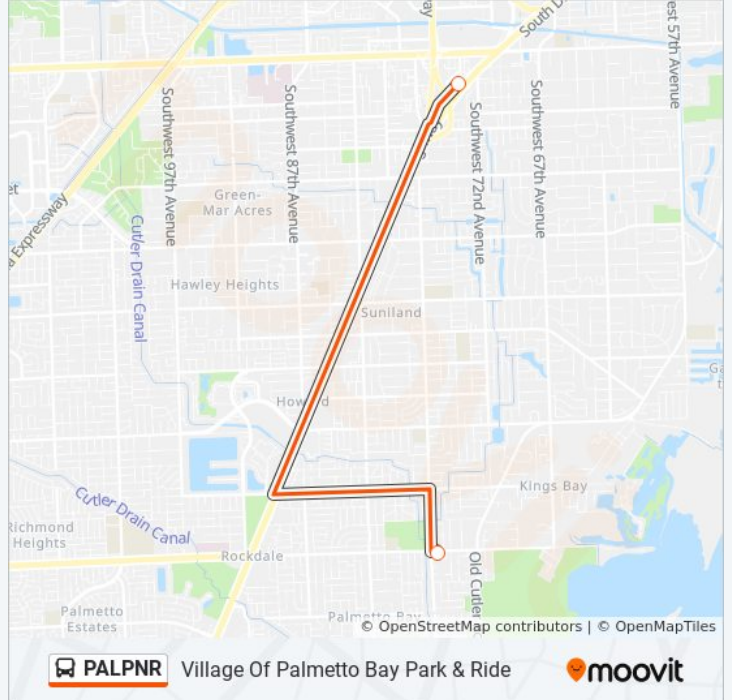

PALPNR bus time schedules and route maps are available in an offline PDF at moovitapp.com. Use the [Moovit App](#) to see live bus times, train schedule or subway schedule, and step-by-step directions for all public transit in Miami.

[About Moovit](#) • [MaaS Solutions](#) • [Supported Countries](#) • [Mooviter Community](#)

© 2024 Moovit - All Rights Reserved

Check Live Arrival Times