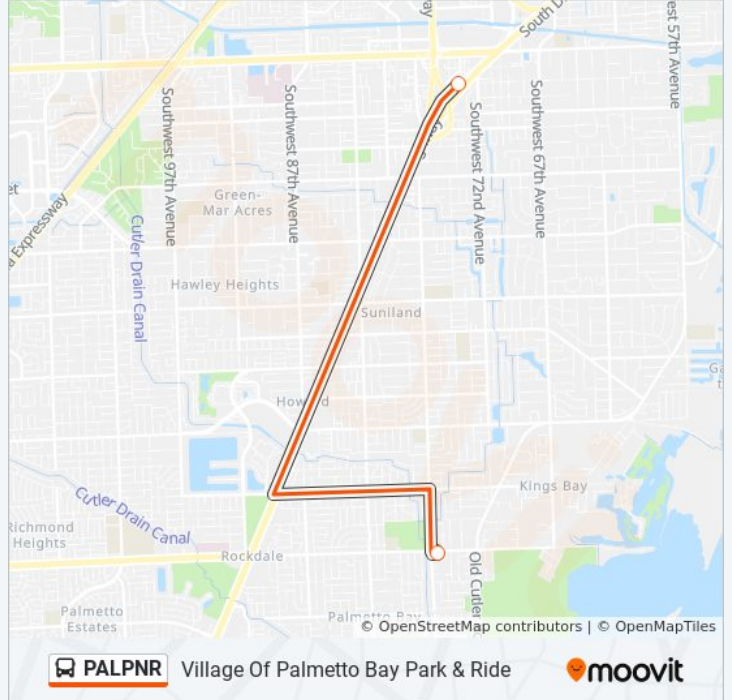

Use the Moovit App to find the closest PALPNR bus station near you and find out when is the next PALPNR bus arriving.

**Direction: Village Of Palmetto Bay To Dadeland S Metrorail Station**

5 stops

[VIEW LINE SCHEDULE](#)

SW 152 St &amp; SW 77 Av

SW 77 Av &amp; SW 152 St

SW 77 Av &amp; SW 150 St

SW 77 Av &amp; SW 144 St

Dadeland South

**PALPNR bus Time Schedule**

Village Of Palmetto Bay To Dadeland S Metrorail Station Route Timetable:

Sunday	Not Operational
Monday	6:00 AM - 9:05 AM
Tuesday	6:00 AM - 9:05 AM
Wednesday	6:00 AM - 9:05 AM
Thursday	6:00 AM - 9:05 AM
Friday	6:00 AM - 9:05 AM
Saturday	Not Operational

**PALPNR bus Info**

**Direction:** Village Of Palmetto Bay To Dadeland S Metrorail Station

**Stops:** 5

**Trip Duration:** 30 min

**Line Summary:**

**Direction: Village Of Palmetto Bay To Park & Ride**

4 stops

[VIEW LINE SCHEDULE](#)

Dadeland South

SW 77 Av & SW 150 St