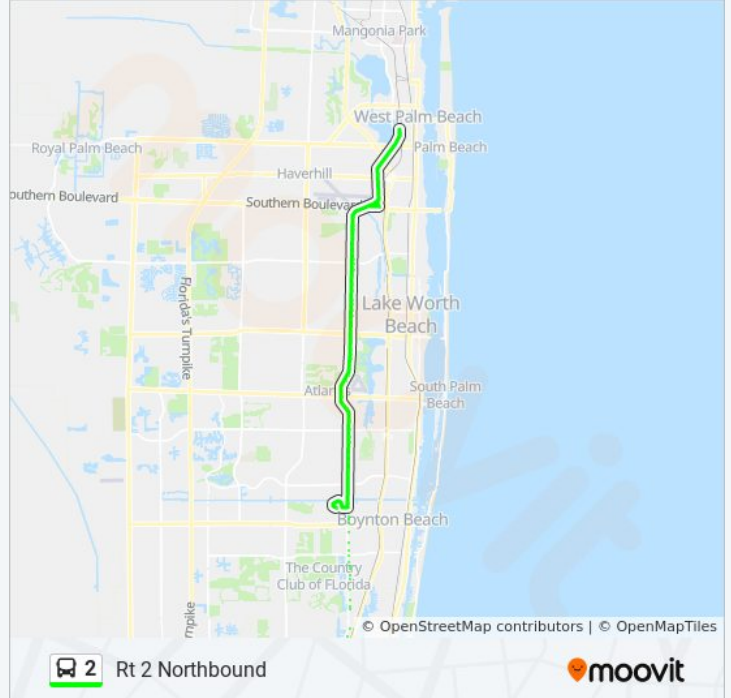

 Rt 2 Northbound

Get The App

The 2 bus line (Rt 2 Northbound) has 2 routes. For regular weekdays, their operation hours are:
 (1) Rt 2 Northbound: 5:35 AM - 9:20 PM
 (2) Rt 2 Southbound: 5:16 AM - 9:55 PM
 Use the Moovit App to find the closest 2 bus station near you and find out when is the next 2 bus arriving.

Direction: Rt 2 Northbound
 106 stops
[VIEW LINE SCHEDULE](#)

2 bus Time Schedule
 Rt 2 Northbound Route Timetable:

Sunday	7:44 AM - 6:25 PM
Monday	5:35 AM - 9:20 PM
Tuesday	5:35 AM - 9:20 PM
Wednesday	5:35 AM - 9:20 PM
Thursday	5:35 AM - 9:20 PM
Friday	5:35 AM - 9:20 PM
Saturday	7:10 AM - 9:20 PM

2 bus Info
Direction: Rt 2 Northbound
Stops: 106
Trip Duration: 105 min
Line Summary:

- Butts Rd at Twn Ctr Rd
- Twn Ctr Rd at Butts Rd
- Military Trl at Town Ctr Rd
- Military Trl at Corporate Blvd
- Military Trl at Butts Rd
- Military Trl at Fountain Sq
- Military Trl at Banyan Blvd
- Military Trl at Bld 3020
- Military Trl at Potomac Rd
- Military Trl at Lynn Unv Ent
- Military Trl at Spanish River Blvd
- Military Trl at Yamato Rd
- Yamato Rd at Military Trl
- Yamato Rd at Bld1150
- Yamato Rd at T Rex Ave
- Bcr Trs at Bus Trm
- Congress Ave at Yamato Rd
- Congress Ave at Pk Of Commerce Blvd
- Congress Ave at Pk Of Commerce Dr
- Congress Ave at Bld6500
- Congress Ave at Bldg 6900 M Ent
- Congress Ave at Boca Club Blvd

Congress Ave at Oakwood Sq NW Ent

Congress Ave at Old Boyton Rd

Bbch Mall at W Ent

Congress Ave at Boynton Twn Ctr

Congress Ave at Boynton Vlg

Congress Ave at Renaissance Dr

Congress Ave at Park Ter

Congress Av at Shops Of Boyntn SE En