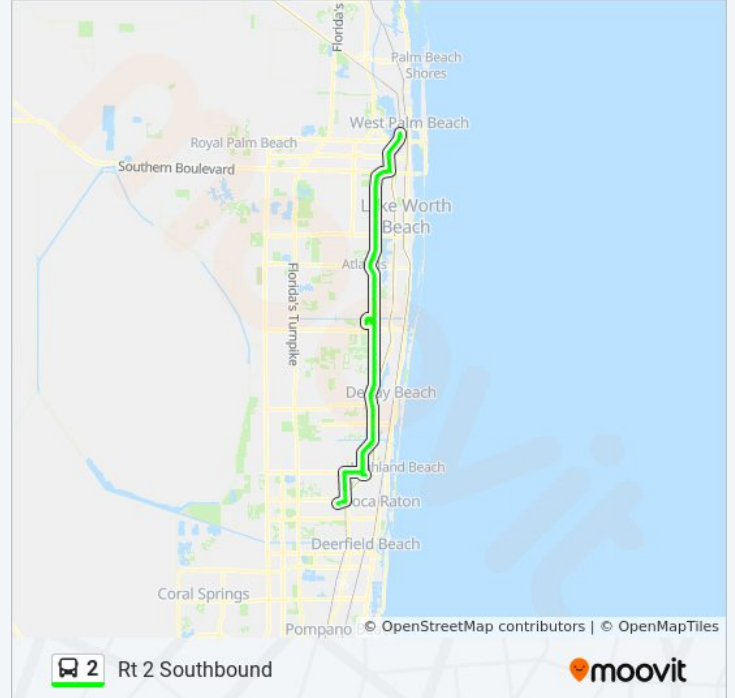

Congress Ave at JFK Hsp Ent

Congress Ave at Atl Med Ctr

Congress Ave at Lantana Rd

Congress Ave at Atlantis Plz II

Congress Ave at Lake Cascade Blvd

Congress Ave at Caribb Way

Congress Ave at Seagrape Rd

Congress Ave at Mariner Way

Congress Ave at Hypoluxo Rd

Congress Ave at Plz Ln

Congress Ave at Meadows Blvd1

Congress Ave at Meadows Blvd2

Congress Ave at Miner Rd

Congress Ave at Sandalwood Dr

Congress Ave at Via Lugano Cir
Congress Ave at Boynton Landing Apt
Congress Ave at Gateway Blvd
Congress Ave at Lk Catalina Dr
Congress Ave at Catalina Sc SE Ent
Congress Ave at Bbch Mall N Ent
Congress Ave at Bbch Mall En
Bbch Mall at W Ent
Congress Ave at Old Boynton Rd
Congress Ave at Boynton Commons
Congress Ave at Boynton Bch Blvd
Congress Ave at Ocean Dr
Congress Ave at Stonehaven Dr
Congress Ave at SW Congress Blvd
Congress Ave at Woolbright Rd
Congress Ave at Bld 2301
Congress Ave at Golf Rd
Congress Ave at SW 27th Ave
Congress Ave at Bld3001
Congress Ave at SW 30th Ave
Congress Ave at SW 35th Ave
Congress Ave at Bld3600
Congress Ave at Summit Dr
Congress Ave at NW 13th St
Congress Ave at Fountains Way
Congress Ave at Lk Ida Rd
Congress Ave at Dr Carol Krol Wy
Congress Ave at NW 1 St
Congress Ave at W Atlantic Ave
Congress Ave at Congress Pk Ent
Dlb Trs at Bus Trm
Pbc Admin Complex Svc Rd at S Ent
Congress Ave at SW 20th Ct

Congress Ave at Lawson Rd

Congress Ave at SW 12th Ct

Congress Ave at liene Ct

Congress Ave at Linton Blvd

Congress Ave at Old Germantown Rd

Congress Ave at Bdl 2100

Congress Ave at SW 29th St

Congress Ave at Peninsula C Dr

Congress Ave at NW Beacon Square Bl

Congress Ave at Boca Club Blvd

Congress Ave at Clint Moore Rd

Congress Ave at NW 65th St

Congress Ave at Bld6401 M Ent

Congress Ave at Broken Sound Way

Congress Ave at Broken Sound Pkwy