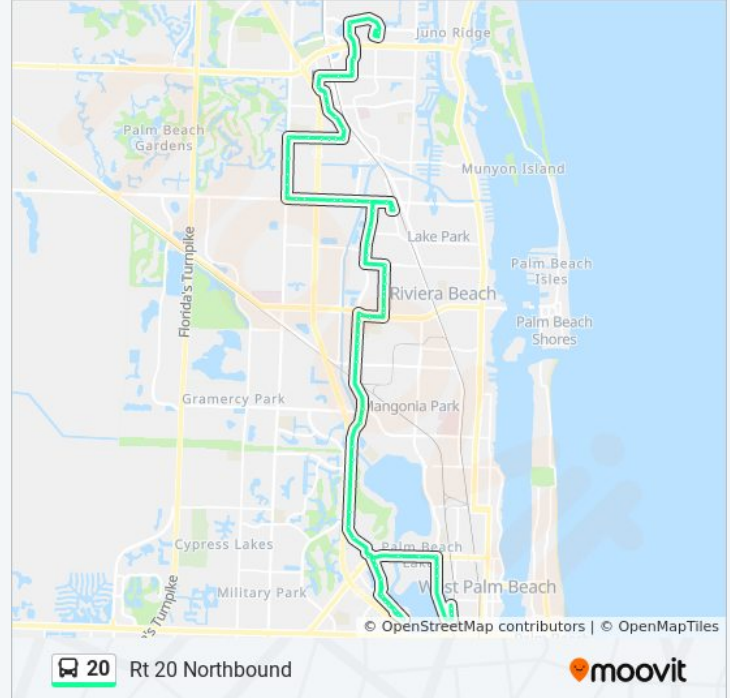

Pbom Svc Rd at Trml

Congress Ave at Bld1700 SE Ent

Congress Ave at Bld1700 NE Ent

Congress Ave at Bld2098 S Ent

Congress Ave at White Hall Dr

Congress Ave at Echo Lake Dr

Congress Ave at Lombard St

Congress Ave at 45th St

Congress Ave at Mlk Blvd

Congress Ave at W 12th St

Congress Ave at W 13th St

Congress Ave at Essex Ln

Congress Ave at Seabird Way

Blue Heron Blvd at Congress Ave

Blue Heron Blvd at Bld1805

Av S St at 24th Ct

Av S St at W 28th St

Av S St at W 30th St

Av S St at W 32nd St

Av S St at W 35th St

Av S St at Silver Bch Rd

Congress Ave at Silver Bch Rd

Congress Ave at Veneto Dr

Congress Ave at Watertower Rd

Congress Ave at Target M Ent

Northlake Blvd at Mt Holly Dr

Old Dixie Hwy at Northlake Blvd

Northlake Blvd at Mt Holly

Northlake Blvd at Shadberry St

Northlake Blvd at MC Arthur Blvd

Northlake Blvd at Silverthorne Dr

Northlake Blvd at Sunrise Dr

Northlake Blvd at Keating Dr