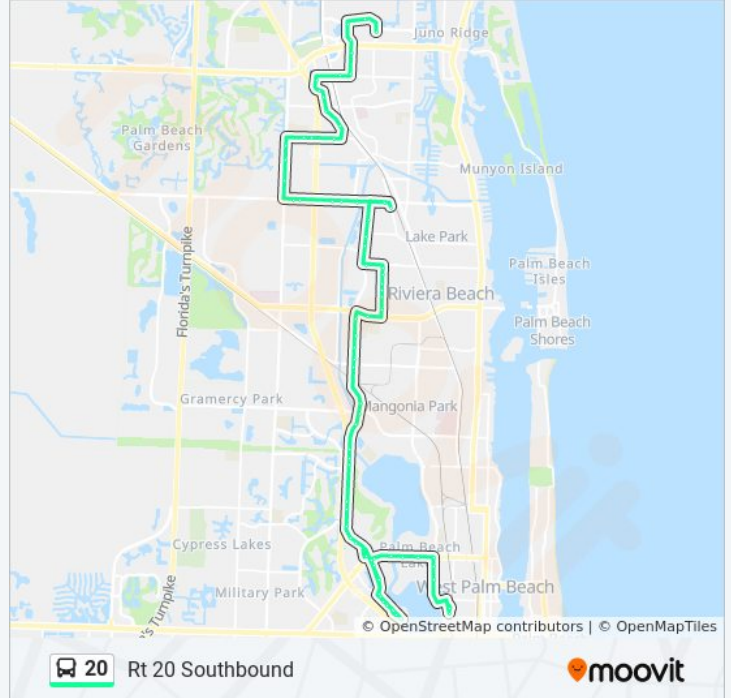

Rt 20 Southbound Route Timetable:

Sunday	8:20 AM - 6:20 PM
Monday	5:12 AM - 9:07 PM
Tuesday	5:12 AM - 9:07 PM
Wednesday	5:12 AM - 9:07 PM
Thursday	5:12 AM - 9:07 PM
Friday	5:12 AM - 9:07 PM
Saturday	7:20 AM - 8:45 PM

**20 bus Info**

**Direction:** Rt 20 Southbound

**Stops:** 72

**Trip Duration:** 70 min

**Line Summary:**

Military Trl at Gardenia Dr  
Military Trl at Brady Ln  
Northlake Blvd at Gardens Plz E Ent  
Northlake Blvd at Dania Dr  
Northlake Blvd at Sandtree Dr  
Northlake Blvd at Lyndall Ln  
Northlake Blvd at MC Arthur Blvd  
Northlake Blvd at Mt Holly Dr  
Old Dixie Hwy at Northlake Blvd  
Congress Ave at Bld401  
Congress Ave at Watertower Rd  
Congress Ave at Veneto Dr  
Silver Bch Rd at Congress Ave  
Ave S at 37th St  
Ave S at 35th St  
Ave S at 33rd St  
Ave S at 30th St  
Ave S at 28th St  
Ave S at 26th St  
Blue Heron Blvd at Bld1805  
Congress Ave at Blue Heron Blvd  
Congress Ave at W 17th Ct  
Congress Ave at W 13th St  
Congress Ave at W 9th St  
Congress Ave at Mik Blvd  
Congress Ave at Columbia Hsp SE Ent  
Congress Ave at 45th St  
Congress Ave at Lambar St  
Congress Ave at Echo Lake Dr  
Congress Ave at White Hall Dr  
Congress Ave at Presidential Wy  
Congress Ave at Bld1700 NE Ent  
Congress Ave at Bldg 1890 SW Ent