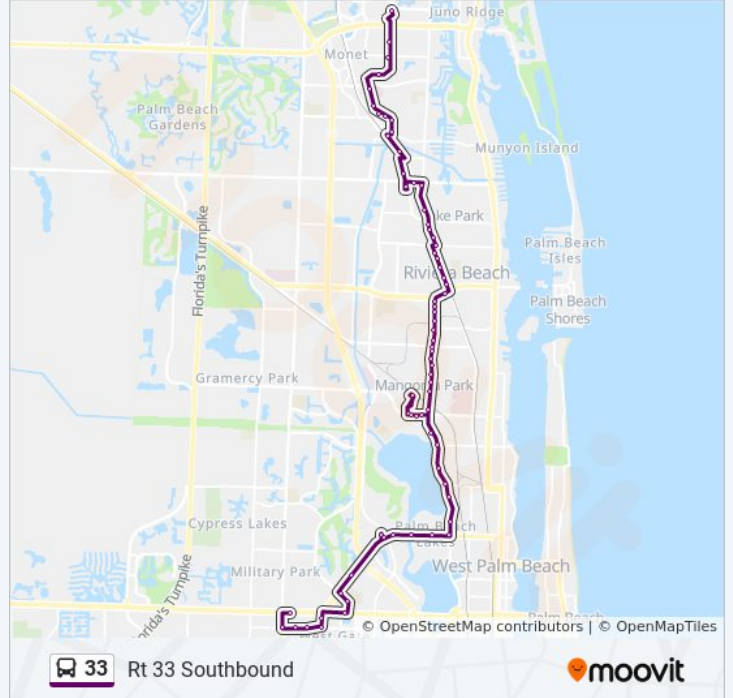

45th St at N Shore Dr

Mnp Trs at Bus Trm

45th St at N Shore Dr

Australian Ave at 46th St

Australian Ave at 48th St

Australian Ave at 53rd St

Australian Ave at Hill St

Australian Ave at 2nd St

33 bus Info

Direction: Rt 33 Southbound

Stops: 67

Trip Duration: 64 min

Line Summary:

B. Obama Hwy at W 36th St
B. Obama Hwy at W 34th St
B. Obama Hwy at W 31st St
B. Obama Hwy at W 28th St
B. Obama Hwy at Bld2617 S Ent
Blue Heron Blvd at B. Obama Hwy
Australian Ave at Blue Heron Blvd
Australian Ave at Bld1748
Australian Ave at 17th St
Australian Ave at W 15th St
Australian Ave at W 13th St
Australian Ave at 10th St
Australian Ave at Milk Blvd
Australian Ave at W 3rd St
Australian Ave at W 1st St
Australian Ave at Hill Ave
Australian Ave at Pioneer Rd
Australian Ave at 53rd St
Australian Av at Poinciana Plz N Ent
45th St at Poinciana Plz W Ent
45th St at N Shore Dr
Mnp Trs at Bus Trm
45th St at N Shore Dr
45th St at Irwin Ave
Australian Ave at 42nd St
Australian Ave at 36th St
Australian Ave at Bld2935
Australian Ave at 25th St
Australian Ave at Bld2220
Australian Ave at A J Gaines Pk
Pbl Blvd at Australian Ave
Pbl Blvd at Golf Ave
Pbl Blvd at Bld1523

Pbl Blvd at Bld1645 M Ent

Pbl Blvd at Congress Ave

Pbom at Berth 4

Pbom Svc Rd at Trml

Palm Bch Lakes Blvd at Robbins Dr

Spencer Dr at Palm Bch Lakes

Spencer Dr at Vandiver Dr

Okeechobee Blvd at Spencer Dr