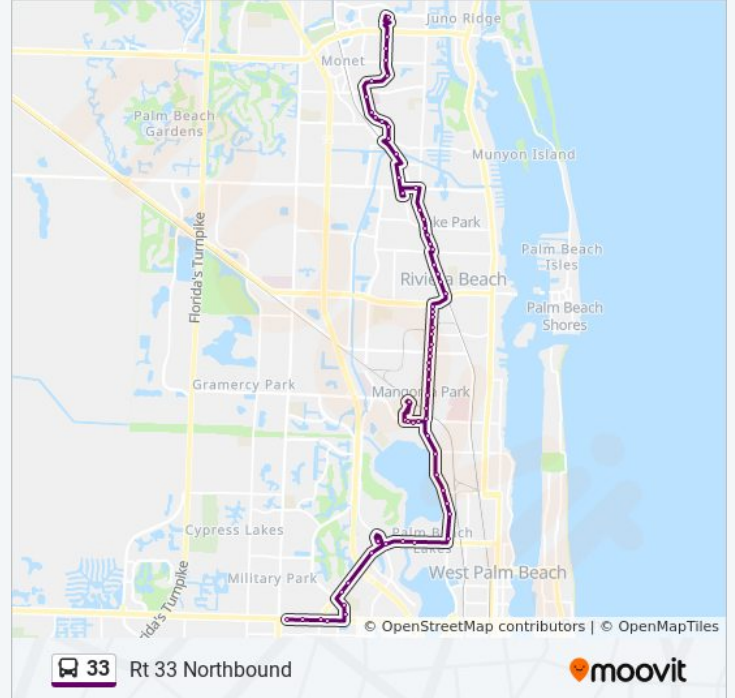

45th St at N Shore Dr

Mnp Trs at Bus Trm

45th St at N Shore Dr

Australian Ave at 46th St

Australian Ave at 48th St

Australian Ave at 53rd St

Australian Ave at Hill St

Australian Ave at 2nd St

Australian Ave at W 4th St

Australian Ave at 7th St

Australian Ave at Milk Blvd

Australian Ave at 10th St

Australian Ave at W 13th St

Australian Ave at W 15th St

Australian Ave at 17th St

Australian Ave at Bld1748 N Ent

Australian Ave at Blue Heron Blvd

B. Obama Hwy at W 26th St

B. Obama Hwy at W 28th St

B. Obama Hwy at W31st St

B. Obama Hwy at 34th St

10th St at Bayberry Dr

10th St at Evergreen Dr

10th St at Park Ave

10th St at W Jasmine Dr

10th St at Laurel Dr

Northlake Blvd at Bld2561

Old Dixie Hwy at Northlake Blvd

Old Dixie Hwy at Tangerine Ln

Sr 811/Alt A1a at Hinda Rd

Gardens E at Lighthouse Dr

Gardens E at Meridian Way

Gardens E Dr at Bld 3157