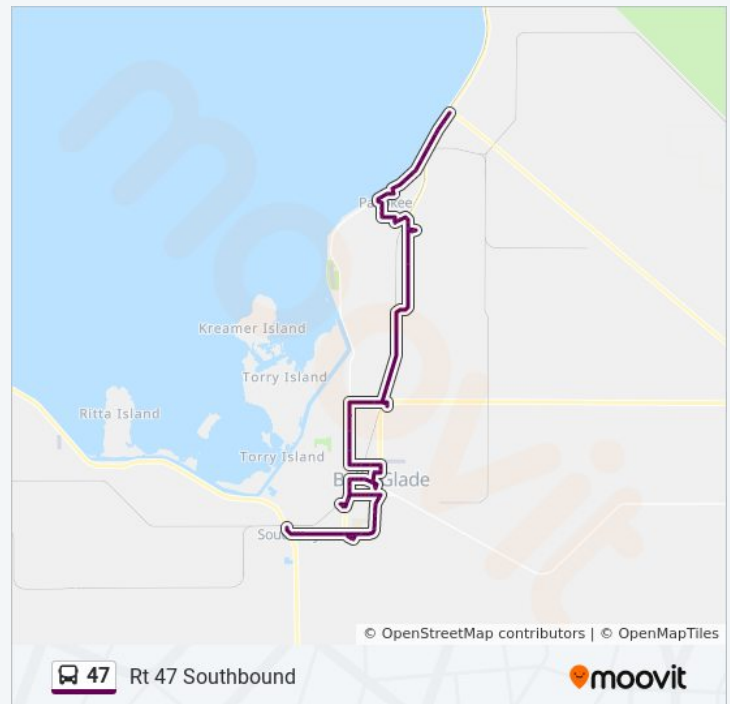

### 47 bus Info

**Direction:** Rt 47 Southbound

**Stops:** 76

**Trip Duration:** 70 min

**Line Summary:**

Ave L at NW 12th St

N Main St at NW Av L St

N Main St at NW Av I St