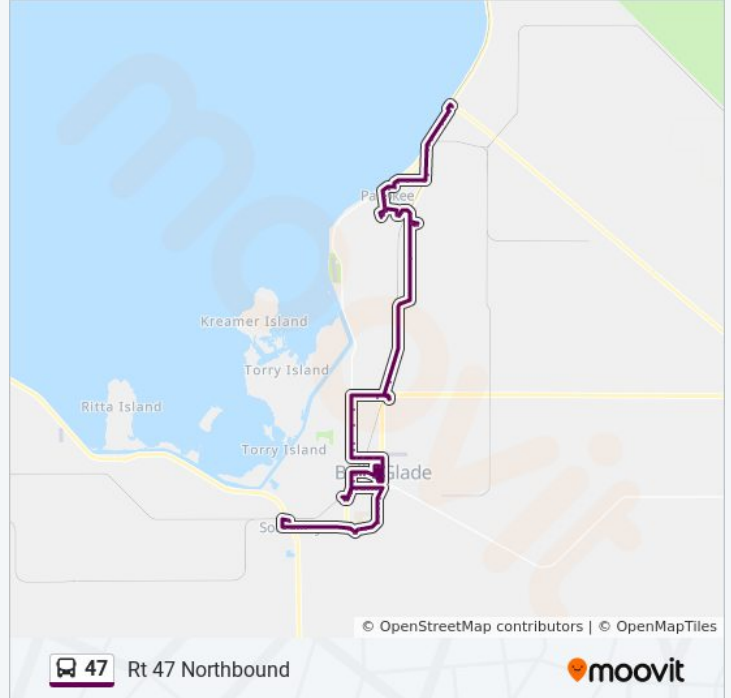

SW Mlk Blvd at SW 6th St
SW Mlk Blvd at SW 8th St
SW Mlk Blvd at SW 10th St
SW Mlk Blvd at SW 12th St
SW Mlk Blvd at SW 14th St
SW 16th St at SW Ave E St
SW 16th St at Amerigas Bldg
Pbsc Blg Svc Rd at Admin Bld
SW 16th St at Amerigas Bld
SW 16th St at SW Mlk Blvd
Sr-715 at Ave A
NW Av D St at NW 16th St
NW Av D St at NW 14th St
NW Av D St at NW 12th Dr
NW Av D St at NW 10th St
NW Av D St at W Canal St S
W Canal St S at NW 5th St
NW 3rd St at Ave A
NW 4th St at W Canal St
NW 4th St at NW Av H St
Main St/Sr-80 at NE Av C St
Ave L at Family Dollar
Ave L at Osceola St
NW Av L St at Bld1417 E Ent
Sr-715 at NW Av P St
NW 16th St at W Tech
Hooker Hwy at Lakeside Mem Hsp
Blg Hrs at Sr-80
Us-441/Sr-15 at Runyon Vlg
Us-441/Sr-15 at Morgan Rd/New Hope
Shirley Dr at Maple Dr
Shirley Dr at Chamberlain Ct
Shirley Dr at Holman Ct