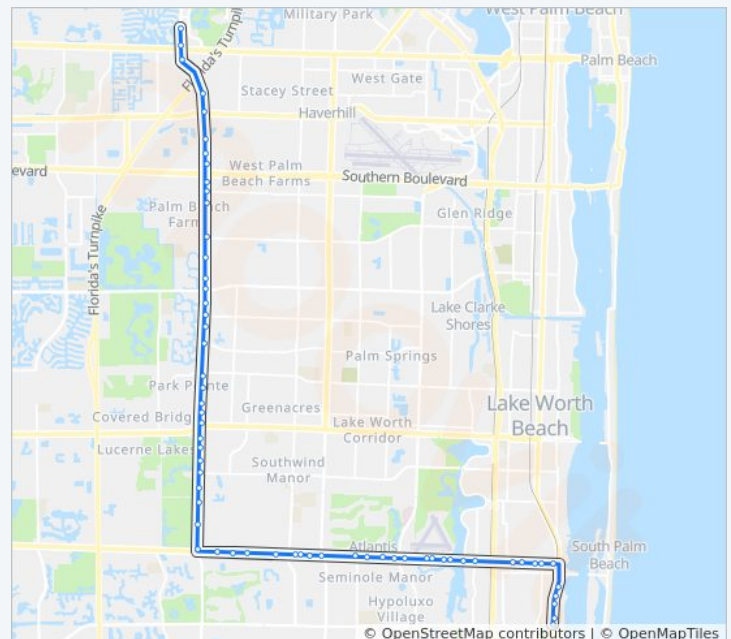

Lantana Rd at Broadway
 Lantana Rd at N 3rd St
 Dixie Hwy at Ocean Ave
 Dixie Hwy at Iris Ave
 Dixie Hwy at Euclid Blvd
 Dixie Hwy at Finlandia
 Central Blvd at Greynolds Cir

Direction: Rt 63 Westbound

60 stops

[VIEW LINE SCHEDULE](#)

Central Blvd at Dixie Hwy
 Dixie Hwy at Milton St
 Dixie Hwy at Euclid Blvd
 Dixie Hwy at E Iris
 Lantana Rd at N 3rd St
 Lantana Rd at Broadway
 Lantana Rd at N 8th St
 Lantana Rd at Lantana Sports Cmplx
 Lantana Rd at Andrew Redding Rd
 Lantana Rd at High Ridge Rd
 Lantana Rd at Lake Osborne Dr
 Lantana Rd at Shimmeri Ln
 Lantana Rd at Fire Stn M Ent
 Lantana Rd at Pbc Airport
 Lantana Rd at Reflections Blvd
 Lantana Rd at Congress Ave
 Lantana Rd at Shoppes Of Atlantis
 Lantana Rd at Seminole Dr
 Lantana Rd at Island Club Dr
 Lantana Rd at Lawrence
 Lantana Rd at Military Trl
 Lantana Rd at Wichita Dr

63 bus Time Schedule

Rt 63 Westbound Route Timetable:

Sunday	8:45 AM - 5:45 PM
Monday	5:45 AM - 7:50 PM
Tuesday	5:45 AM - 7:50 PM
Wednesday	5:45 AM - 7:50 PM
Thursday	5:45 AM - 7:50 PM
Friday	5:45 AM - 7:50 PM
Saturday	7:45 AM - 5:45 PM

63 bus Info

Direction: Rt 63 Westbound

Stops: 60

Trip Duration: 43 min

Line Summary:

Lantana Rd at Desota Rd

Lantana Rd at Haverhill

Lantana Rd at S 52nd Dr/ Am-German