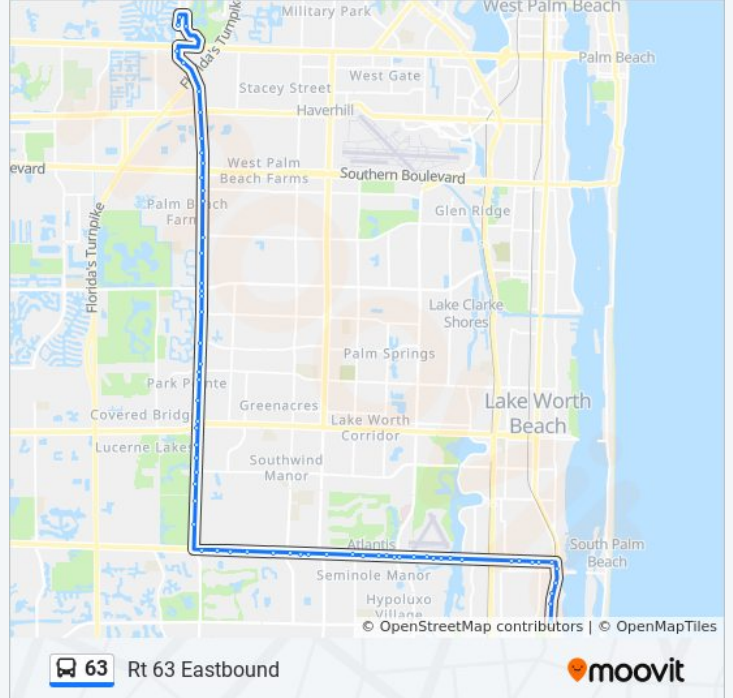

63 bus Info

Direction: Rt 63 Eastbound

Stops: 62

Trip Duration: 48 min

Line Summary:

- Jog Rd at Chickasaw Rd
- Jog Rd at Lake Worth Rd
- Jog Rd at Lake Worth Rd
- Jog Rd at Pine Ave
- Jog Rd at Temple Tikvah N Ent
- Jog Rd at Fountains Dr
- Jog Rd at Timberlane Cir
- Jog Rd at Plains Dr
- Jog Rd at Fountains Cir
- Lantana Rd at Jog Rd
- Lantana Rd at Strawberry Lakes Cir
- Lantana Rd at Edgecliff Ave
- Lantana Rd at Farmers Pl
- Lantana Rd at S 52nd Dr
- Lantana Rd at Haverhill Rd
- Lantana Rd at Wiloughby Farms
- Lantana Rd at Wichita Dr
- Lantana Rd at Military Trl
- Lantana Rd at Lawrence Rd
- Lantana Rd at Island Club Dr
- Lantana Rd at Seminole Dr
- Lantana Rd at Palm Breezes Dr
- Lantana Rd at S Congress Ave
- Lantana Rd at Congress Ave
- Lantana Rd at Old Congress
- Lantana Rd at Reflections Blvd
- Lantana Rd at Via Vermilya St
- Lantana Rd at Bld 2350 Main Ent
- Lantana Rd at Lake Osborne Mhp
- Lantana Rd at Lk Osborne Dr
- Lantana Rd at 13th St
- Lantana Rd at Bld 1126 E Ent
- Lantana Rd at S Arnold Ave

Lantana Rd at Broadway
 Lantana Rd at N 3rd St
 Dixie Hwy at Ocean Ave
 Dixie Hwy at Iris Ave
 Dixie Hwy at Euclid Blvd
 Dixie Hwy at Finlandia
 Central Blvd at Greynolds Cir

Direction: Rt 63 Westbound

63 bus Info

Direction: Rt 63 Westbound

Stops: 60

Trip Duration: 43 min

Line Summary:

Lantana Rd at Desota Rd

Lantana Rd at Haverhill

Lantana Rd at S 52nd Dr/ Am-German