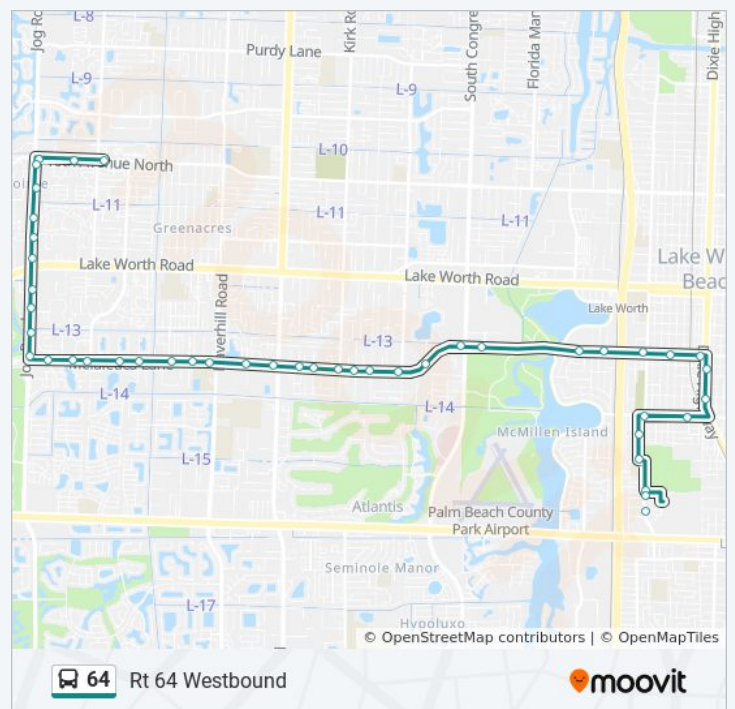

Jog Rd at Melaleuca Ln

Tuesday	5:19 AM - 7:09 PM
Wednesday	5:19 AM - 7:09 PM
Thursday	5:19 AM - 7:09 PM
Friday	5:19 AM - 7:09 PM
Saturday	6:34 AM - 6:34 PM

64 bus Info

Direction: Rt 64 Westbound

Stops: 45

Trip Duration: 33 min

Line Summary:

Jog Rd at Temple Tikvah N Ent

Jog Rd at Post Office Ent

Jog Rd at Lake Worth Plz W Ent

Jog Rd at Lake Worth Rd

Jog Rd at Dodd Rd

Jog Rd at Woodlake Blvd

Jog Rd at 33rd Ct S

Jog Rd at 10th Ave N

10th Ave N at 7 Springs Blvd

10th Ave N at Shadow Wood Dr

Greenacres Wic

64 bus time schedules and route maps are available in an offline PDF at moovitapp.com. Use the [Moovit App](#) to see live bus times, train schedule or subway schedule, and step-by-step directions for all public transit in Miami.