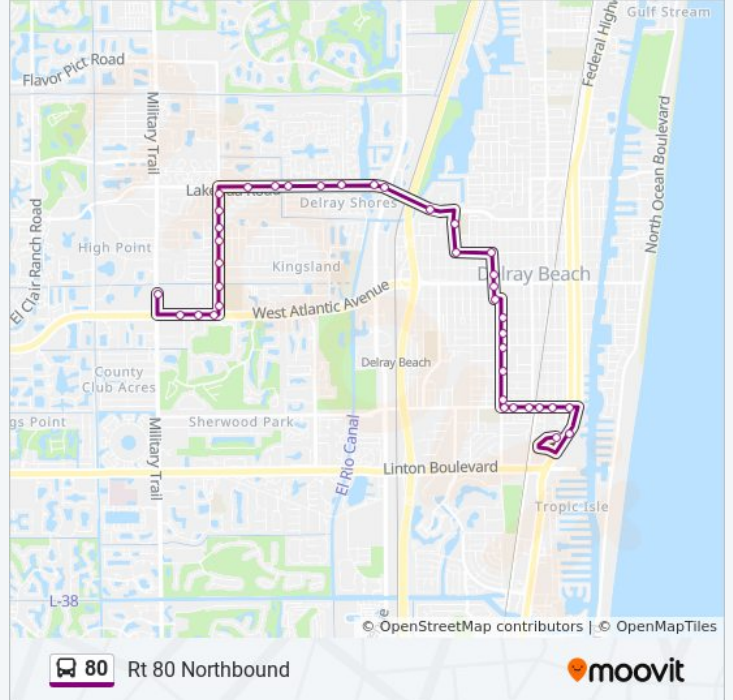

Lake Ida Rd at Davis Rd

Lake Ida Rd at Rainberry Blvd

Lake Ida Rd at Lawrence Rd

Lake Ida Rd at NW 37th Ave

Lake Ida Rd at Sunflower Ave

Barwick Rd at Lake Ida Rd

Barwick Rd at NW 5th Ct

Barwick Rd at Vlg Dr

Barwick Rd at NW 3rd St

Barwick Rd at Barnett St

Barwick Rd at Pine Grove Dr

Barwick Rd at W Atlantic Ave

Atlantic Ave at Barwick Rd

Atlantic Ave at Sunset Pines Dr

Atlantic Ave at Whatley Rd

Military Trl at Delray Sq W Ent

Direction: Rt 80 Southbound

35 stops

[VIEW LINE SCHEDULE](#)

Military Trl at Delray Sq W Ent

Military Trl at Fountains Way

Military Trl at Lake Front/By Post

Military Trl at NW 5th St

Lake Ida Rd at W Chatelaine Blvd

80 bus Info

Direction: Rt 80 Southbound

Stops: 35

Trip Duration: 24 min

Line Summary:

Lake Ida Rd at Roosevelt Ave

NW 10th Ave at NW 3rd Ter

NW 10th Ave at NW 3rd St