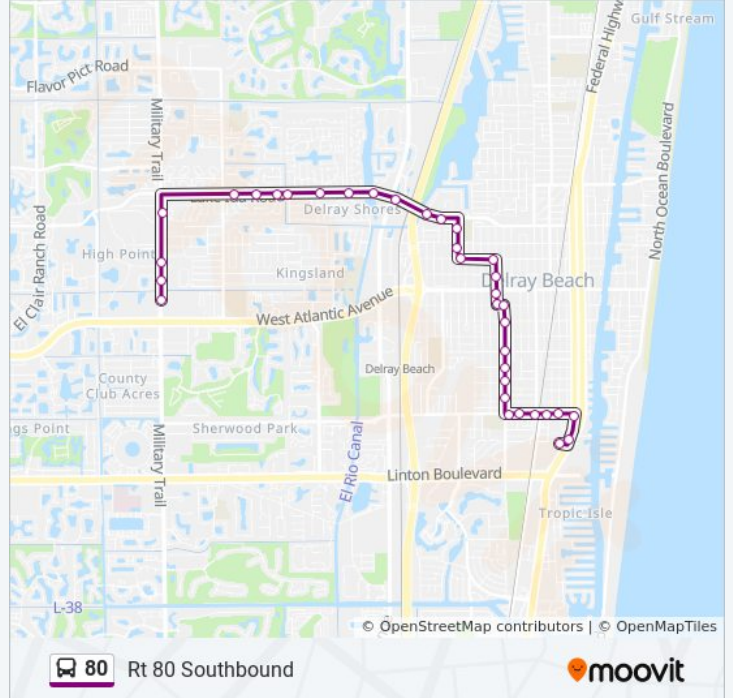

Direction: Rt 80 Southbound

35 stops

[VIEW LINE SCHEDULE](#)

Military Trl at Delray Sq W Ent

Military Trl at Fountains Way

Military Trl at Lake Front/By Post

Military Trl at NW 5th St

Lake Ida Rd at W Chatelaine Blvd

80 bus Info

Direction: Rt 80 Southbound

Stops: 35

Trip Duration: 24 min

Line Summary:

Lake Ida Rd at Roosevelt Ave

NW 10th Ave at NW 3rd Ter

NW 10th Ave at NW 3rd St

SW 4th Ave at Rosemont Pk

SW 4th Ave at SW 7th St

SW 4th Ave at SW 8th Ct

SW 10th St at SW 4th Ave

SW 10th St at Mango Dr

SW 10th St at Swinton Ave

SE 10th St at Park Ave

SE 10th St at SE 3rd Ave

SE 5th Ave at SE 10th St

SE 5th Ave at Plz Delray Svc Rd

Plz Of Delray at Publix

80 bus time schedules and route maps are available in an offline PDF at moovitapp.com. Use the [Moovit App](#) to see live bus times, train schedule or subway schedule, and step-by-step directions for all public transit in Miami.