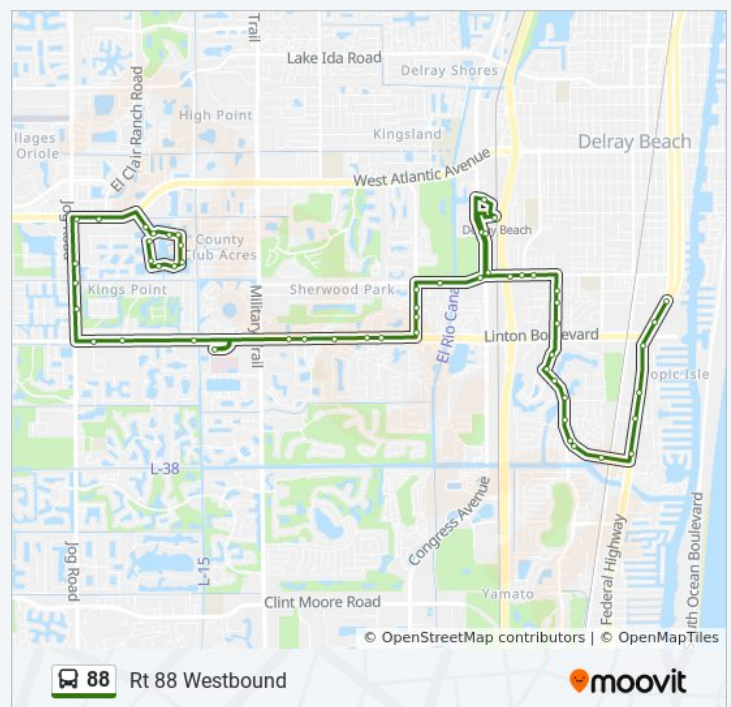

Linton Blvd at Federal Hwy

SE 10th St at Park Ave

SE 10th St at SE 3rd Ave

SE 5th Ave at SE 10th St

SE 5th Ave at Plz Delray Svc Rd

**Direction: Rt 88 Westbound**

53 stops

[VIEW LINE SCHEDULE](#)

Lowson Blvd at Del Aire Blvd

Homewood Blvd at Lowson Blvd

Homewood Blvd at SW 15th St

Linton Blvd at Dover Rd

Linton Blvd at Lakeview Greens

Linton Blvd at Arelia Way

Linton Blvd at Palm Forest Way

Linton Blvd at Bldg 4675 E Ent

Tuesday	6:38 AM - 7:38 PM
Wednesday	6:38 AM - 7:38 PM
Thursday	6:38 AM - 7:38 PM
Friday	6:38 AM - 7:38 PM
Saturday	7:38 AM - 6:38 PM

**88 bus Info**

**Direction:** Rt 88 Westbound

**Stops:** 53

**Trip Duration:** 42 min

**Line Summary:**

Delray Med Ctr at Main Patient Ent

Linton Blvd at Sims Rd

Linton Blvd at Flanders Ct

Linton Blvd at Jog Rd

Jog Rd at Monaco Blvd

Jog Rd at Normandy Ln

Jog Rd at Floral Lakes Dr