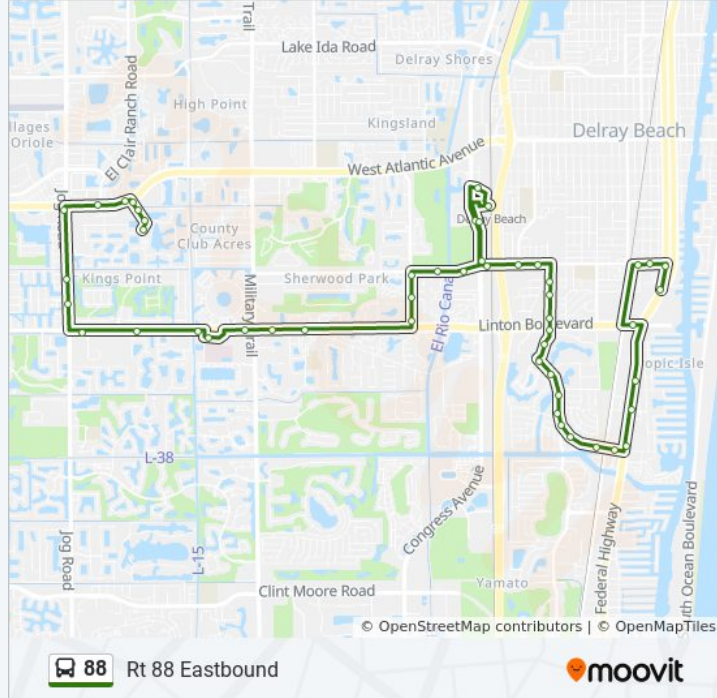

SW 10th Ave at Bld1301

SW 10th Ave at Southridge Rd

SW 10th Ave at Linton Blvd

SW 10th Ave at Delray Xng SW Ent

Lindell Blvd at Alta Meadows Ln

Lindell Blvd at Crystal Way

Lindell Blvd at Ent To Lakes Of Del

Lindell Blvd at Audubon Blvd

Lindell Blvd at Carl Bolter Dr

Lindell Blvd at Bobolink Rd

Lindell Blvd at Albatross Rd

Lindell Blvd at Delray Bay Dr

Federal Hwy at Lindell Blvd

Federal Hwy at Lemat Ave

Federal Hwy at Delray Plz S Ent

Linton Blvd at Federal Hwy

SE 10th St at Park Ave

SE 10th St at SE 3rd Ave

SE 5th Ave at SE 10th St

SE 5th Ave at Plz Delray Svc Rd

**Direction: Rt 88 Westbound**

53 stops

[VIEW LINE SCHEDULE](#)

SE 5th Ave at Plz Delray Svc Rd

**88 bus Time Schedule**

Rt 88 Westbound Route Timetable:

Sunday	8:53 AM - 4:48 PM
--------	-------------------

Monday	6:38 AM - 7:38 PM
--------	-------------------

Federal Hwy at Banyan Tree Ln