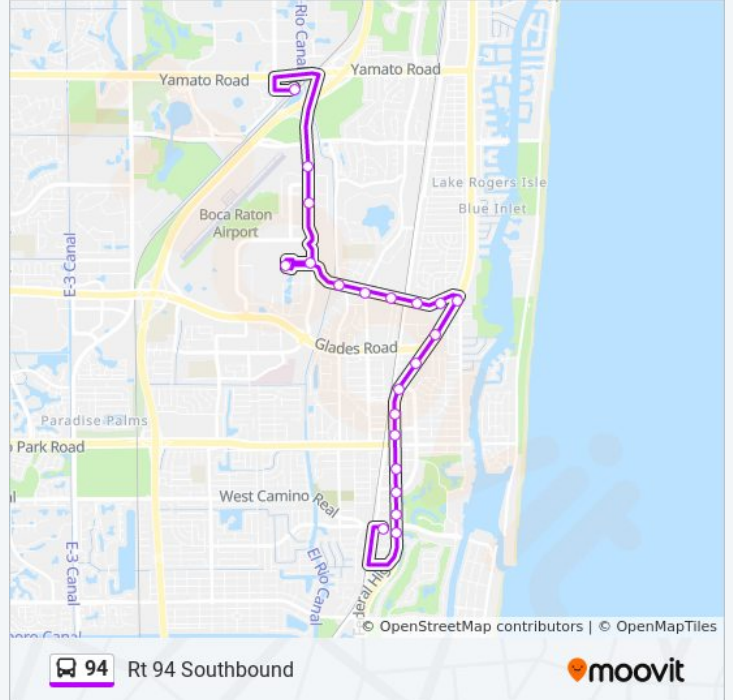

94 bus Info
Direction: Rt 94 Northbound
Stops: 19
Trip Duration: 24 min
Line Summary:

Direction: Rt 94 Southbound

22 stops

[VIEW LINE SCHEDULE](#)

- Bcr Trs at Bus Trm
- FL Atl Blvd at Bld3661
- FL Atl Blvd at St Lucie Ave 1
- NW 20th St at FL Atl Blvd
- Palm Bch Plz at Main Admin Bldg
- NW 20th St at NW 4th Ave
- NW 20th St at NW Boca Raton Blvd
- NW 20th St at NW 1st Ct
- NW 20th St at N Dixie Hwy
- NW 20th St at NE 4th St
- Federal Hwy at NE 20th St
- Federal Hwy at NE 14th St
- Federal Hwy at NE 11th St
- Federal Hwy at NE 8th St
- Federal Hwy at Mizner Park
- Federal Hwy at Palmetto Pk Rd
- Federal Hwy at SE 2nd St
- Federal Hwy @ SE 5th St

94 bus Info

Direction: Rt 94 Southbound

Stops: 22

Trip Duration: 23 min

Line Summary:

Federal Hwy at SE 8th St

Federal Hwy at SE 11th St

Federal Hwy at SE 15th St

E Camino Real at Dixie Hwy

Direction: Rt 94 Southbound To Fau

5 stops

[VIEW LINE SCHEDULE](#)

Bcr Trs at Bus Trm

FL Atl Blvd at Bld3661

FL Atl Blvd at St Lucie Ave 1

NW 20th St at FL Atl Blvd

94 bus Info

Direction: Rt 94 Southbound To Fau

Stops: 5

Trip Duration: 9 min

Line Summary: