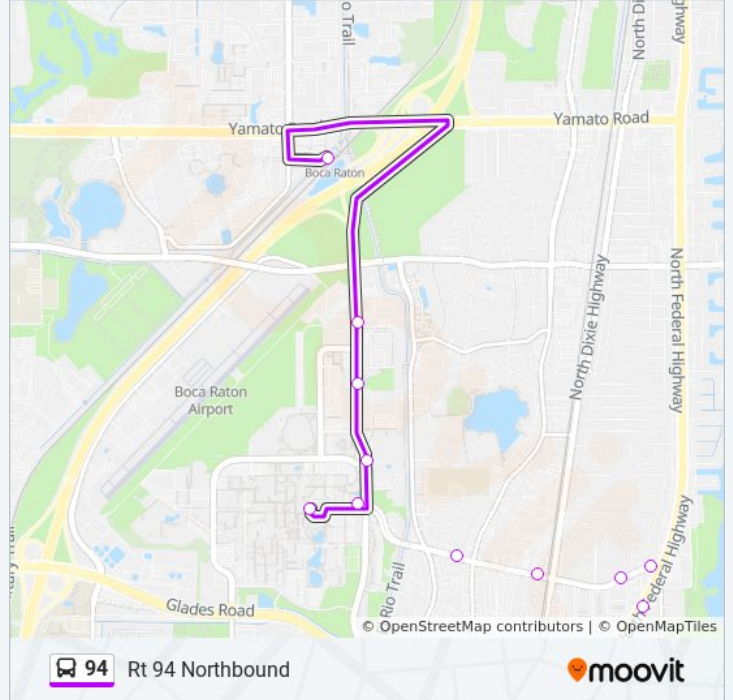

Rt 94 Northbound

Get The App

The 94 bus line (Rt 94 Northbound) has 3 routes. For regular weekdays, their operation hours are:
 (1) Rt 94 Northbound: 6:10 AM - 8:57 PM (2) Rt 94 Southbound: 6:05 AM - 9:10 PM (3) Rt 94 Southbound To Fau: 6:43 AM - 8:48 PM

Use the Moovit App to find the closest 94 bus station near you and find out when is the next 94 bus arriving.

Direction: Rt 94 Northbound
 19 stops
[VIEW LINE SCHEDULE](#)

94 bus Time Schedule
 Rt 94 Northbound Route Timetable:

94 bus Info
Direction: Rt 94 Northbound
Stops: 19
Trip Duration: 24 min
Line Summary:

Direction: Rt 94 Southbound

22 stops

[VIEW LINE SCHEDULE](#)

- Bcr Trs at Bus Trm
- FL Atl Blvd at Bld3661
- FL Atl Blvd at St Lucie Ave 1
- NW 20th St at FL Atl Blvd
- Palm Bch Plz at Main Admin Bldg
- NW 20th St at NW 4th Ave
- NW 20th St at NW Boca Raton Blvd
- NW 20th St at NW 1st Ct
- NW 20th St at N Dixie Hwy
- NW 20th St at NE 4th St
- Federal Hwy at NE 20th St
- Federal Hwy at NE 14th St
- Federal Hwy at NE 11th St
- Federal Hwy at NE 8th St
- Federal Hwy at Mizner Park
- Federal Hwy at Palmetto Pk Rd
- Federal Hwy at SE 2nd St
- Federal Hwy @ SE 5th St

94 bus Info

Direction: Rt 94 Southbound To Fau

Stops: 5

Trip Duration: 9 min

Line Summary: