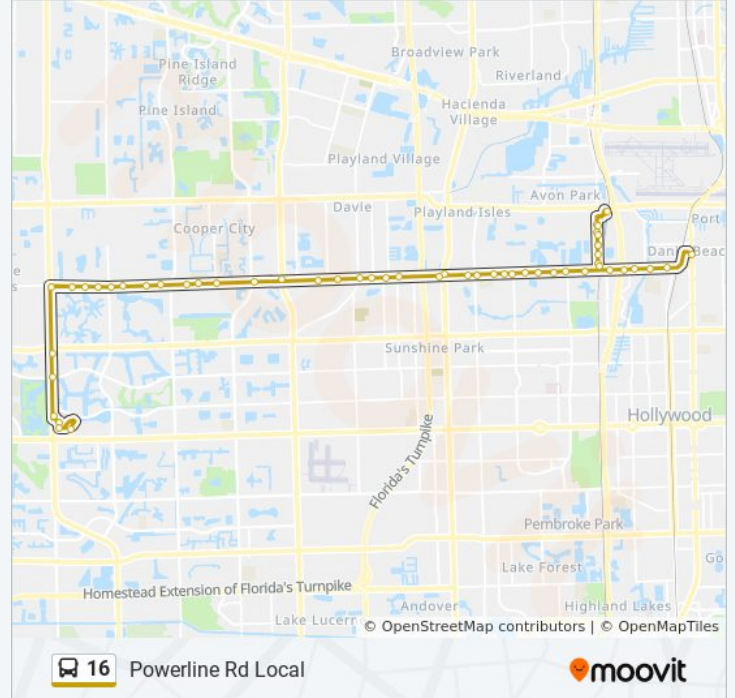

**Direction: Dania City Hall Via Tri-Rail**

53 stops

[VIEW LINE SCHEDULE](#)

- Pembroke Lakes Mall
- NW 4 S/Memorial Hosp W
- Memorial Hospital W
- Flamingo R/Johnson S
- Flamingo R/Taft S
- Flamingo R/Sheridan S (S)
- Stirling R/Flamingo R
- Stirling R/Sw118 A
- Stirling R/Sw116 A
- Stirling R/Sw113 A
- Stirling R/Hiatus R
- Stirling R/Sw 110 A
- Stirling R/Embassy D - (Sw 106 A)
- Stirling R/Palm A
- Stirling R/Darlington P
- Stirling R/Nw 94 A
- Stirling R/Nw 90 A
- Stirling R/Pine Island R
- University Dr & Stirling Rd
- Stirling R/Nw 77 A
- Stirling R/#7400
- Stirling R/Davie R

Stirling R/Nw 42 T

Stirling R/N 36 Av

Stirling R/N Park R

Stirling R/Sw 31 A

Anglers A/Stirling R

Anglers A/Tigertail B

Anglers A/Sw 53 C

Anglers A/Sw 51 C

Fll Airport Griffin/Tri-Rail Station

Anglers A/Sw 51 C

Anglers A/Sw 53 C

Anglers A/E Lake D (Tigertail B)

Anglers A/#5757

Anglers A/Stirling R

Stirling R/N 29 A

Stirling R/N 27 A

Stirling R/Oakwood B - (Comfort Inn)

Stirling R/Tech Craft

Stirling R/Sw 11 A

Dania Beach Blvd & Us 1

**Direction: Pembroke Lakes Mall Via Tri-Rail**  
58 stops

[VIEW LINE SCHEDULE](#)

- Dania Beach Blvd & Us 1
- Dania Beach Blvd & Us 1
- Us1/Sw 1 S - (Stirling R)
- Stirling R/Sw 3 A
- Stirling R/Phippen R
- Stirling R/Sw 12 A
- Stirling R/Bryan R
- Stirling R/Oakwood B
- Stirling R/Nw 29 A
- Anglers A/Stirling R
- Anglers A/Tigertail B
- Anglers A/Sw 53 C
- Anglers A/Sw 51 C
- Fll Airport Griffin/Tri-Rail Station
- Anglers A/Sw 51 C
- Anglers A/Sw 53 C
- Anglers A/E Lake D (Tigertail B)
- Anglers A/#5757
- Anglers A/Stirling R
- Stirling R/Anglers A
- Stirling R/Sw 25 A
- Stirling R/N Park R
- Stirling R/Lake Shore D
- Stirling R/Sw 32 T
- Stirling R/N 46 A
- Stirling R/Sw 36 T
- Stirling R/Sw 40 A
- Stirling R/#4111
- Stirling R/Sw 45 W
- Us 441 & Stirling Rd