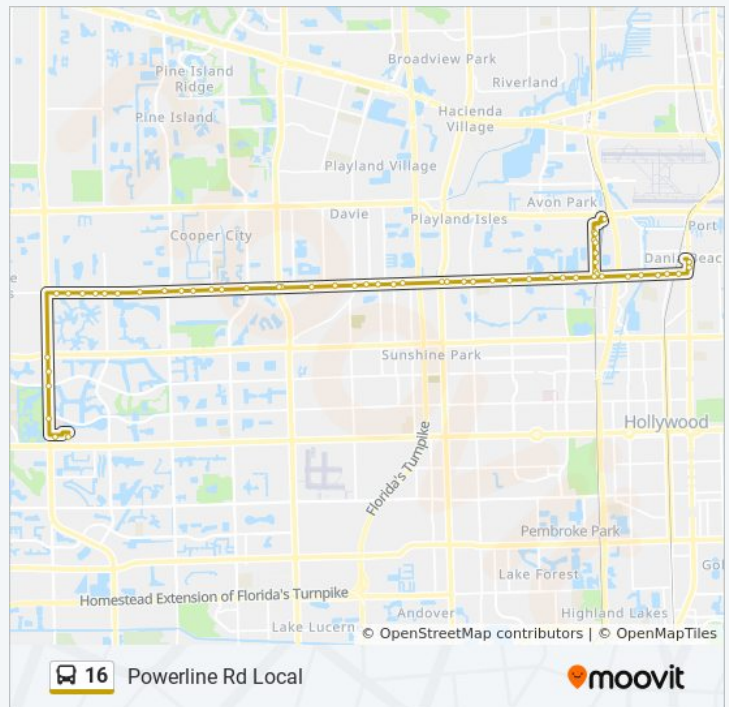

Stirling R/Oakwood B - (Comfort Inn)

Stirling R/Tech Craft

Stirling R/Sw 11 A

Dania Beach Blvd & Us 1

**Direction: Pembroke Lakes Mall Via Tri-Rail**  
58 stops

[VIEW LINE SCHEDULE](#)

- Dania Beach Blvd & Us 1
- Dania Beach Blvd & Us 1
- Us1/Sw 1 S - (Stirling R)
- Stirling R/Sw 3 A
- Stirling R/Phippen R
- Stirling R/Sw 12 A
- Stirling R/Bryan R
- Stirling R/Oakwood B
- Stirling R/Nw 29 A
- Anglers A/Stirling R
- Anglers A/Tigertail B
- Anglers A/Sw 53 C
- Anglers A/Sw 51 C
- Fll Airport Griffin/Tri-Rail Station
- Anglers A/Sw 51 C
- Anglers A/Sw 53 C
- Anglers A/E Lake D (Tigertail B)
- Anglers A/#5757
- Anglers A/Stirling R
- Stirling R/Anglers A
- Stirling R/Sw 25 A
- Stirling R/N Park R
- Stirling R/Lake Shore D
- Stirling R/Sw 32 T
- Stirling R/N 46 A
- Stirling R/Sw 36 T
- Stirling R/Sw 40 A
- Stirling R/#4111
- Stirling R/Sw 45 W
- Us 441 & Stirling Rd

**16 bus Time Schedule**

Pembroke Lakes Mall Via Tri-Rail Route Timetable:

Sunday	7:05 AM - 9:20 PM
Monday	5:24 AM - 9:55 PM
Tuesday	5:24 AM - 9:55 PM
Wednesday	5:24 AM - 9:55 PM
Thursday	5:24 AM - 9:55 PM
Friday	5:24 AM - 9:55 PM
Saturday	6:25 AM - 9:30 PM

**16 bus Info**

**Direction:** Pembroke Lakes Mall Via Tri-Rail

**Stops:** 58

**Trip Duration:** 50 min

**Line Summary:**

Stirling R/Sw 54 A  
Stirling R/Nw 66 A  
Stirling R/Sw 61 A  
Stirling R/Sw 61 A  
Stirling R/Davie R  
Stirling R/Sw 70 A  
Stirling R/Nw 77 A  
Stirling R/University D (E)  
University Dr & Stirling Rd  
Stirling R/Pine Island R  
Stirling R/Sw 90 A  
Stirling R/Sw 90 A  
Stirling R/Sw 97 A  
Stirling R/Darlington P  
Stirling R/Palm A  
Stirling R/Sw 106 A - (Embassy D)  
Stirling R/Sw 110 A  
Stirling R/Hiatus R  
Stirling R/Sw113 A  
Stirling R/Sw116 A  
Stirling R/Sw118 A  
Stirling/Flamingo  
Flamingo R/Sheridan S (S)  
Flamingo R/#2026  
Flamingo R/Taft S  
Flamingo R/Johnson S  
NW 4 S/Flamingo R  
Pembroke Lakes Mall