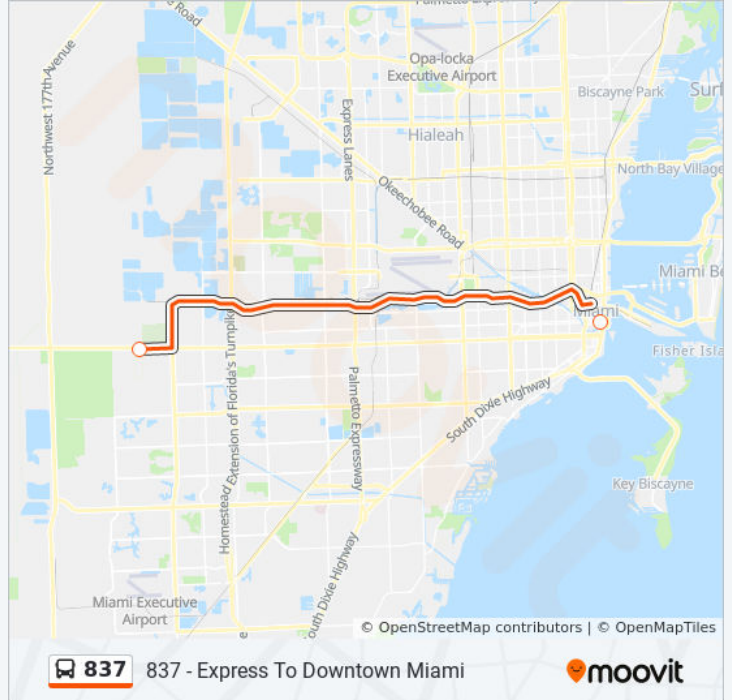

837

Tamiami Park-and-ride To Downtown

Get The App

The 837 bus line (Tamiami Park-and-ride To Downtown) has 2 routes. For regular weekdays, their operation hours are: (1) 837 - Downtown Miami: 6:00 AM - 7:30 PM(2) 837 - Tamiami Park & Ride: 6:55 AM - 7:30 PM
Use the Moovit App to find the closest 837 bus station near you and find out when is the next 837 bus arriving.

Direction: 837 - Downtown Miami

7 stops

[VIEW LINE SCHEDULE](#)

Tamiami Station Park And Ride

NW 8 St & 2 Av

Overtown Transit Village

State Plaza Metromover Station

Nw 1 Av@Nw 2 St

SW 1 St & SW 1 Av

Se 1st@Se 1 Av

837 bus Time Schedule

837 - Downtown Miami Route Timetable:

Sunday	Not Operational
Monday	6:00 AM - 7:30 PM
Tuesday	6:00 AM - 7:30 PM
Wednesday	6:00 AM - 7:30 PM
Thursday	6:00 AM - 7:30 PM
Friday	6:00 AM - 7:30 PM
Saturday	Not Operational

837 bus Info

Direction: 837 - Downtown Miami

Stops: 7

Trip Duration: 31 min

Line Summary:

Direction: 837 - Tamiami Park & Ride

6 stops

[VIEW LINE SCHEDULE](#)