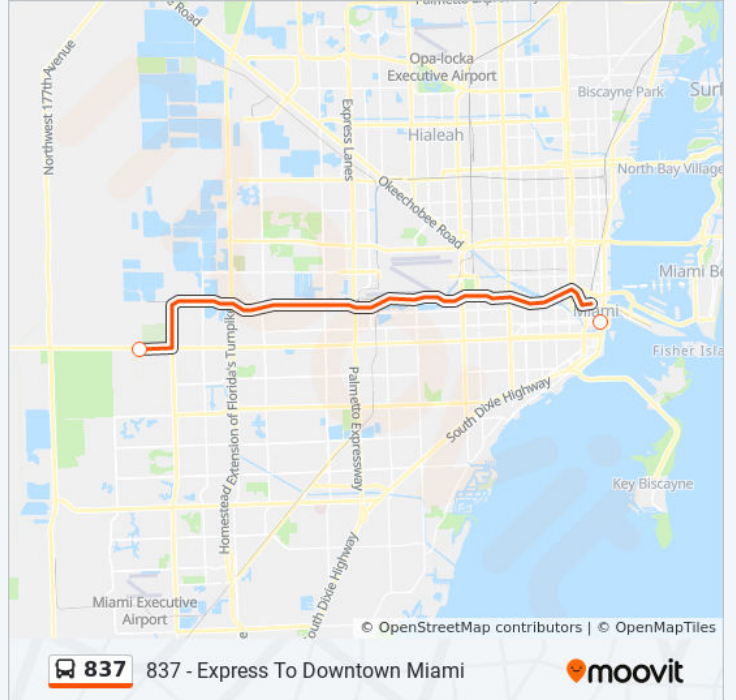

837 bus time schedules and route maps are available in an offline PDF at moovitapp.com. Use the [Moovit App](#) to see live bus times, train schedule or subway schedule, and step-by-step directions for all public transit in Miami.

[About Moovit](#) · [MaaS Solutions](#) · [Supported Countries](#) · [Mooviter Community](#)

© 2024 Moovit - All Rights Reserved

Check Live Arrival Times