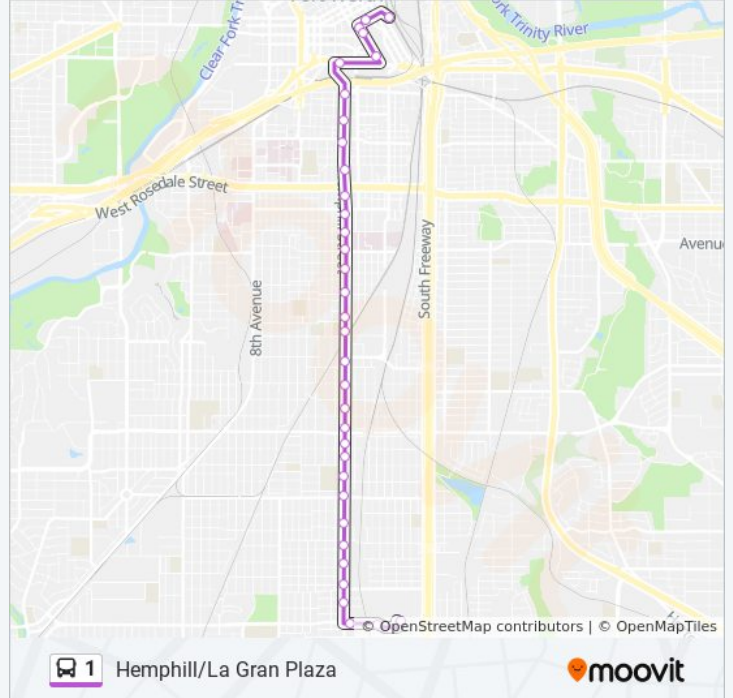

**1 bus Info**  
**Direction:** Hemphill/Downtown  
**Stops:** 36  
**Trip Duration:** 30 min  
**Line Summary:**

- La Gran Plaza Transfer Center
- Seminary & Town Center
- Seminary & Town Center - Hemphill
- Hemphill & Flint
- Hemphill & Mason - Drew
- Hemphill & Fogg
- Hemphill & Waggoman - Dickson
- Hemphill & Butler
- Hemphill & Biddison
- Hemphill & Bewick - Shaw
- Hemphill & Shaw
- Hemphill & Devitt
- Hemphill & Berry
- Hemphill & Berry - Bowie
- Hemphill & Bowie - Lowden
- Hemphill & Cantey
- Hemphill & Capps
- Hemphill & Page
- Hemphill & Carlock
- Hemphill & Lilac
- Hemphill & Richmond
- Hemphill & Allen

Lancaster & Taylor

Jennings & Texas

Throckmorton & 11th - Jennings

9th & Throckmorton

9th & Main

FWCS - Bay - G

**Direction: Hemphill/La Gran Plaza**

32 stops

**1 bus Info**

**Direction:** Hemphill/La Gran Plaza

**Stops:** 32

**Trip Duration:** 35 min

**Line Summary:**

Hemphill & Page

Hemphill & Morningside - Capps

Hemphill & Cantey

Hemphill & Pafford - Fogg

Hemphill & Mason

Hemphill & Flint

Seminary & Hemphill

Seminary & Town Center

La Gran Plaza Transfer Center

1 bus time schedules and route maps are available in an offline PDF at [moovitapp.com](https://moovitapp.com). Use the [Moovit App](#) to see live bus times, train schedule or subway schedule, and step-by-step directions for all public transit in Dallas - Fort Worth, TX.