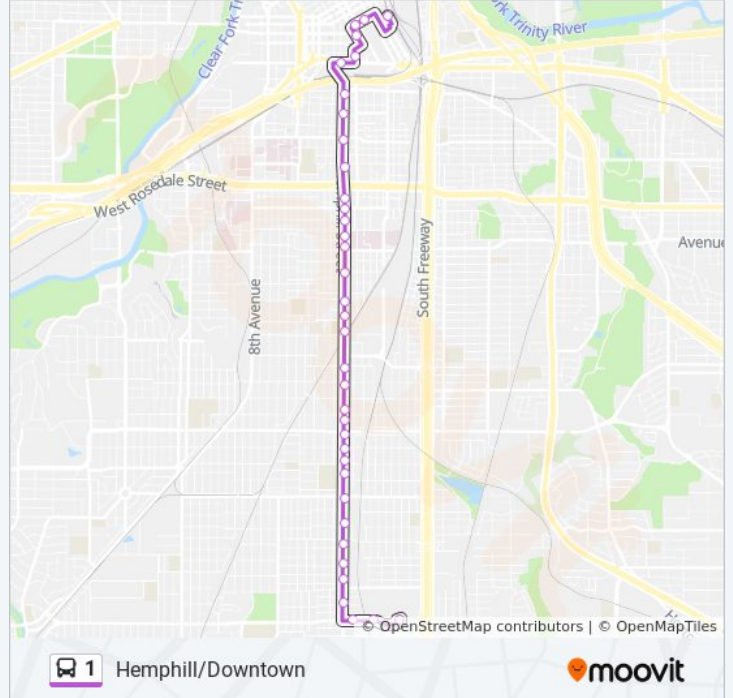

**1 bus Info**  
**Direction:** Hemphill/Downtown  
**Stops:** 36  
**Trip Duration:** 30 min  
**Line Summary:**

- La Gran Plaza Transfer Center
- Seminary & Town Center
- Seminary & Town Center - Hemphill
- Hemphill & Flint
- Hemphill & Mason - Drew
- Hemphill & Fogg
- Hemphill & Waggoman - Dickson
- Hemphill & Butler
- Hemphill & Biddison
- Hemphill & Bewick - Shaw
- Hemphill & Shaw
- Hemphill & Devitt
- Hemphill & Berry
- Hemphill & Berry - Bowie
- Hemphill & Bowie - Lowden
- Hemphill & Cantey
- Hemphill & Capps
- Hemphill & Page
- Hemphill & Carlock
- Hemphill & Lilac
- Hemphill & Richmond
- Hemphill & Allen

Lancaster & Taylor

Jennings & Texas

Throckmorton & 11th - Jennings

9th & Throckmorton

9th & Main

FWCS - Bay - G

**Direction: Hemphill/La Gran Plaza**

32 stops

[VIEW LINE SCHEDULE](#)

FWCS - Bay - G

9th & Main

Houston & 11th

Houston & 14th

Hemphill & Vickery - Jarvis

Hemphill & Broadway

Hemphill & Pennsylvania

**1 bus Info**

**Direction:** Hemphill/La Gran Plaza

**Stops:** 32

**Trip Duration:** 35 min

**Line Summary:**

Hemphill & Page

Hemphill & Morningside - Capps

Hemphill & Cantey