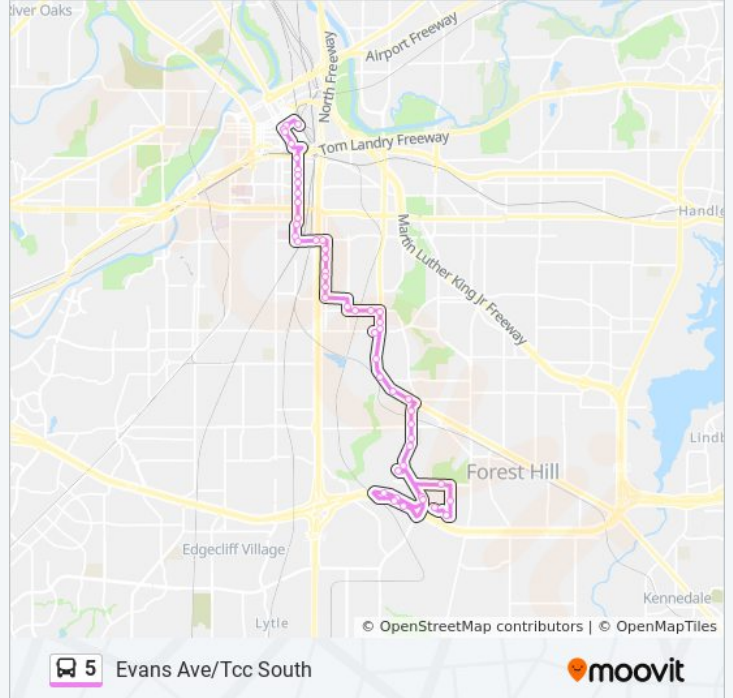

**5 bus Info**  
**Direction:** Evans Ave/Downtown  
**Stops:** 37  
**Trip Duration:** 49 min  
**Line Summary:**

Evans & Baltimore  
 Evans & Richmond - Jefferson  
 Allen & Evans  
 Allen & South Fwy  
 Main & St Joseph  
 Main & Morphy  
 Main & Magnolia  
 Main & Dashwood  
 Main & Leuda  
 Main & Annie  
 Main & Petersmith  
 Main & Daggett  
 Main & I 30  
 Sheraton Hotel  
 Fort Worth Central Station-Fwcs

**Direction: Evans Ave/Tcc South**

49 stops

[VIEW LINE SCHEDULE](#)

Fort Worth Central Station-Fwcs  
 9th & Main  
 Houston & 11th  
 Houston & 14th  
 Main & Industrial  
 Main & Daggett  
 Main & Cleveland  
 Main & Annie  
 Main & Leuda  
 Main & Dashwood  
 Main & Oleander - Magnolia  
 Main & Morphy  
 Main & St Joseph  
 Allen & Main

**5 bus Info**

**Direction:** Evans Ave/Tcc South  
**Stops:** 49  
**Trip Duration:** 61 min  
**Line Summary:**

- Allen & Epps - South Fwy
- Allen & South Fwy - Evans
- Evans & Jefferson - Richmond
- Evans & Arlington
- Evans & Powell
- Evans & Jessamine
- Evans & Marion
- Evans & Morningside - Colvin
- Mississippi & Cantey
- Glen Garden & Lowden
- Glen Garden & Yuma
- Riverside & Glen Garden
- Riverside & Chamas
- Riverside & Berry
- Sierra Vista Transfer Center
- S Riverside & Rolling Hills
- Riverside & Timberline
- Riverside & Highpoint
- Mansfield Hwy & Glen Eden
- Campus & Mansfield Hwy - Seminary
- Campus & Seminary
- Campus & Regal Ridge
- Campus & Las Brisas
- Campus & Raymond Barber
- Resource Connection Transfer Center
- Campus & Dub Shaw
- SE Loop 820 & Resource
- SE Loop 820 & Revolutionary
- SE Loop 820 & Campus
- SE Loop 820 & Campus
- Campus & SE Loop 820
- Joe B Rushing & C A Roberson
- C A Roberson & Dub Shaw