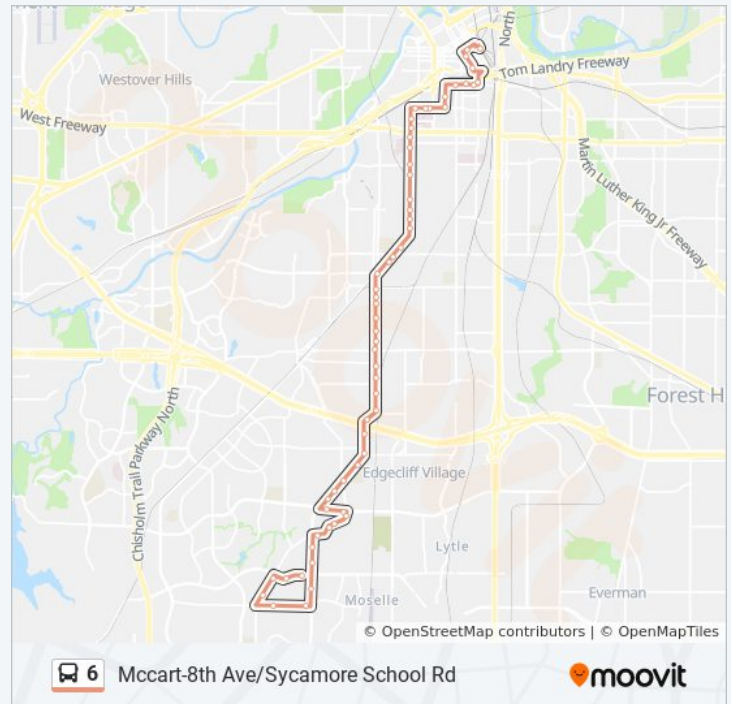

6 bus Info
Direction: Mccart-8th Ave/Downtown
Stops: 44
Trip Duration: 43 min
Line Summary:

Cleburne & Townsend - Gordon

Cleburne & Stanley

8th & Cantey

8th & Robert - Elizabeth

8th & Jessamine

8th & Arlington

Vickery Transfer Center (Curb Side)

Vickery & Jennings

6 bus Time Schedule

Mccart-8th Ave/Sycamore School Rd Route

Timetable:

Sunday	6:20 AM - 10:20 PM
Monday	5:20 AM - 10:50 PM
Tuesday	5:20 AM - 10:50 PM
Wednesday	5:20 AM - 10:50 PM
Thursday	5:20 AM - 10:50 PM
Friday	5:20 AM - 10:50 PM
Saturday	6:20 AM - 10:50 PM

MC Cart & Southgate - Walton

6 bus Info

Direction: Mccart-8th Ave/Sycamore School Rd

Stops: 60

Trip Duration: 57 min

Line Summary:

MC Cart & Edgecliff

MC Cart & Durringer

MC Cart & Westcreek

MC Cart & Park Lake

MC Cart & Altamesa

Altamesa & MC Cart

Altamesa & Westcreek

Westcreek & Altamesa - Creek

Westcreek & Loma Vista

Westcreek & Carlton - Currie