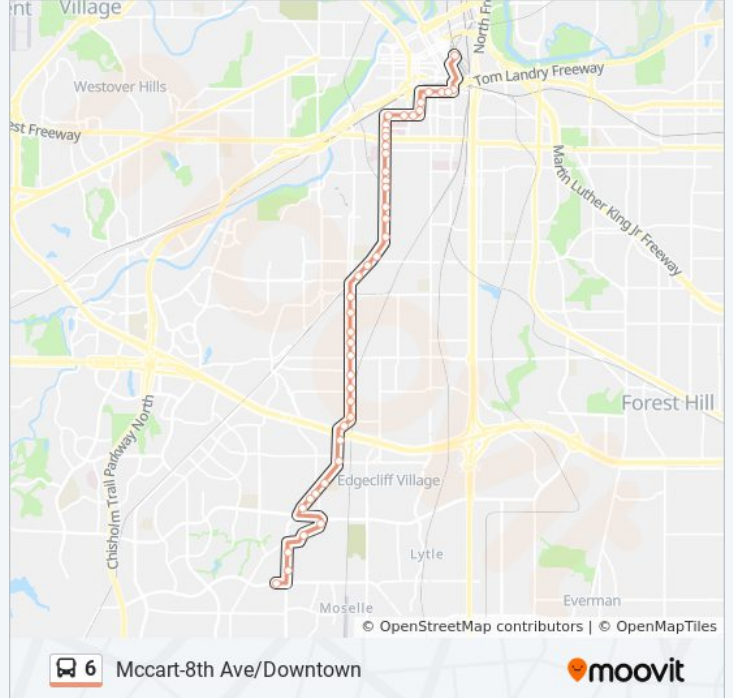

6 bus Info
Direction: Mccart-8th Ave/Downtown
Stops: 44
Trip Duration: 43 min
Line Summary:

Cleburne & Townsend - Gordon

Cleburne & Stanley

8th & Cantey

8th & Robert - Elizabeth

8th & Jessamine

8th & Arlington

Direction: Mccart-8th Ave/Sycamore School Rd

60 stops

[VIEW LINE SCHEDULE](#)

FWCS - Bay - D

9th & Main

Houston & 11th

Houston & 14th

Main & Industrial

Vickery Transfer Center (Curb Side)

Vickery & Jennings

6 bus Time Schedule

Mccart-8th Ave/Sycamore School Rd Route

Timetable:

Sunday	6:20 AM - 10:20 PM
Monday	5:20 AM - 10:50 PM
Tuesday	5:20 AM - 10:50 PM
Wednesday	5:20 AM - 10:50 PM
Thursday	5:20 AM - 10:50 PM
Friday	5:20 AM - 10:50 PM
Saturday	6:20 AM - 10:50 PM

MC Cart & Southgate - Walton

6 bus Info

Direction: Mccart-8th Ave/Sycamore School Rd

Stops: 60

Trip Duration: 57 min

Line Summary:

MC Cart & Edgecliff

MC Cart & Durringer