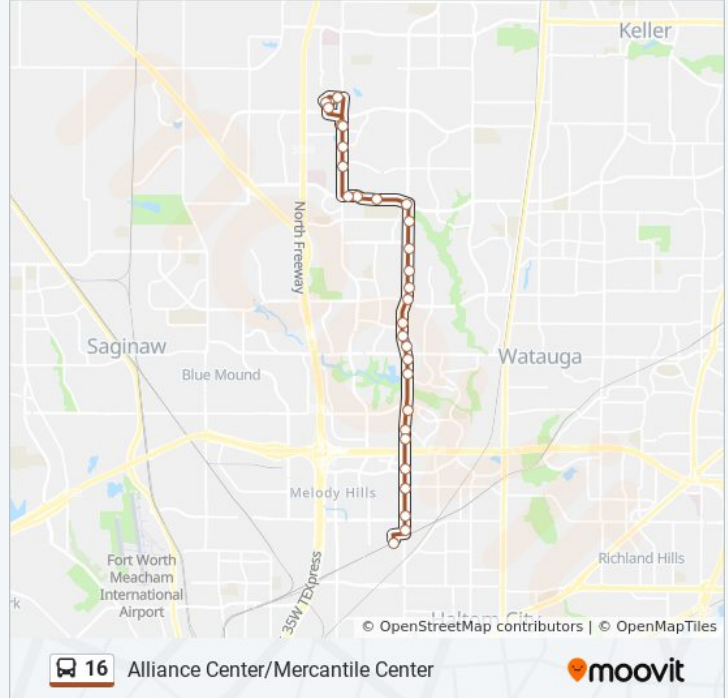

Direction: Alliance Center/Mercantile Center

29 stops

[VIEW LINE SCHEDULE](#)

- Mercantile Center Station
- N Beach & Meacham
- N Beach & Meacham
- N Beach & Glenview
- N Beach & Northern Cross
- N Beach & Fossil Vista
- N Beach & Fossil Vista
- N Beach & Fossil Creek
- N Beach & Silver Sage
- N Beach & Western Center
- N Beach & Western Center
- N Beach & Parkhaven
- N Beach & Winterhazel
- N Beach & Basswood
- N Beach & Marsarie - Buckeye
- N Beach & Pepperbush - Mimosa
- N Beach & Mustang
- N Beach & Thompson
- N Beach & Tarrant
- Tarrant & Arcadia Park
- N Tarrant & Cumberland Gap
- Tarrant & Cumberland

16 bus Info

Direction: Alliance Center/Mercantile Center

Stops: 29

Trip Duration: 26 min

Line Summary:

N Riverside & Shiver

N Riverside & General Worth

N Riverside & Texas Sage

Hillwood & Amador

Hillwood & Amador

Amador & Calera

N Riverside & Texas Sage

Direction: Mercantile Center Station

25 stops

[VIEW LINE SCHEDULE](#)

N Riverside & Texas Sage

16 bus Info

Direction: Mercantile Center Station

Stops: 25

Trip Duration: 26 min

Line Summary:

N Beach & Fossil Vista

N Beach & Sandshell

N Beach & Northern Cross