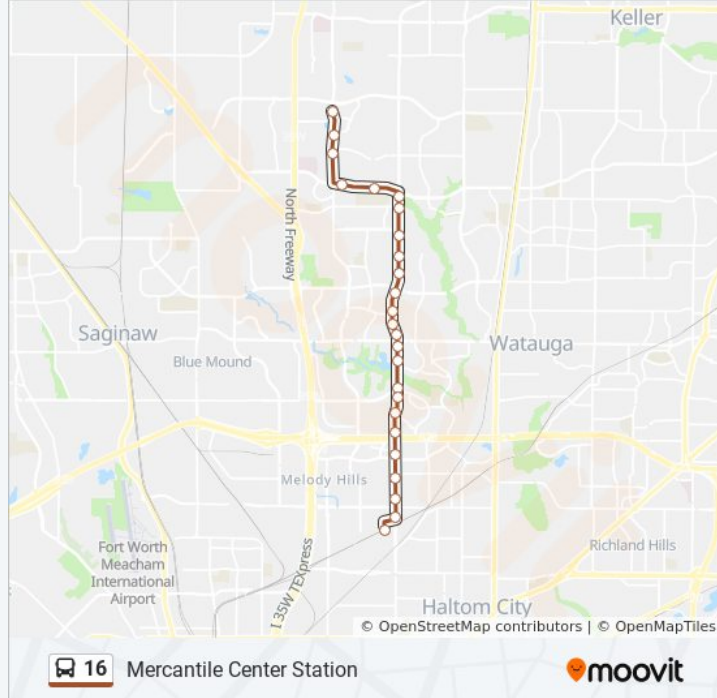

N Beach & Fossil Vista

N Beach & Sandshell

N Beach & Northern Cross

N Beach & Glenview

N Beach & Meacham

N Beach & Meacham

Mercantile Center Station

16 bus time schedules and route maps are available in an offline PDF at moovitapp.com. Use the [Moovit App](#) to see live bus times, train schedule or subway schedule, and step-by-step directions for all public transit in Dallas - Fort Worth, TX.

[About Moovit](#) · [MaaS Solutions](#) · [Supported Countries](#) · [Mooviter Community](#)

© 2024 Moovit - All Rights Reserved

Check Live Arrival Times