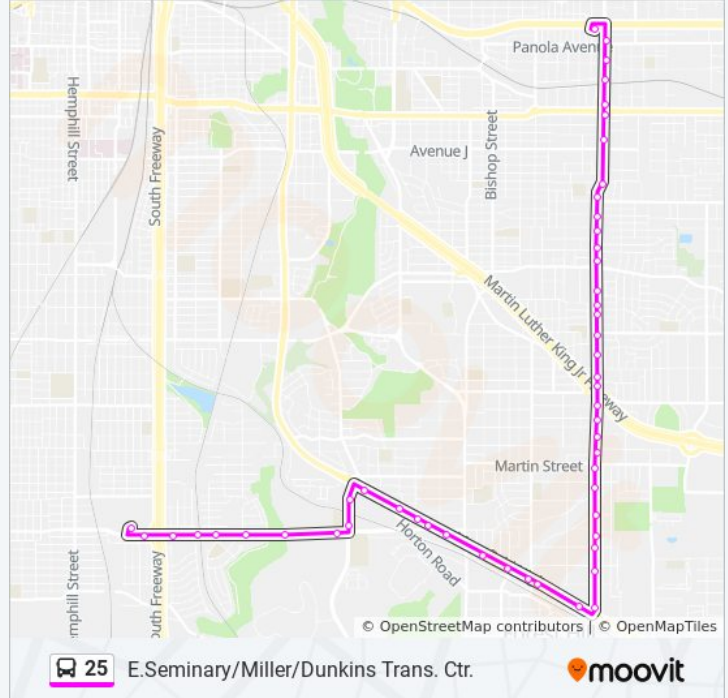

Direction: E.Seminary/Miller/Dunkins Trans. Ctr.

50 stops

[VIEW LINE SCHEDULE](#)

- La Gran Plaza Transfer Center
- Seminary & Vermont
- Seminary & Evans
- Seminary & Cole
- Seminary & Fair Park
- Seminary & Arrowood
- Seminary & Carter Park
- Seminary & Abbey - Campus
- Campus & Seminary
- Campus & Seminary - Mansfield Hwy
- Mansfield Hwy & Campus
- Mansfield Hwy & Horton - Alcannon
- Mansfield Hwy & Alcannon
- Mansfield Hwy & Seminary
- Mansfield Hwy & Seminary - Wichita
- Mansfield Hwy & Foard
- Mansfield Hwy & Forest Hill
- Mansfield Hwy & Shackelford
- Mansfield Hwy & Shackelford
- Mansfield Hwy & Trentman - Miller
- Miller & Mansfield Hwy
- Miller & Oak Hill

25 bus Info

Direction: E.Seminary/Miller/Dunkins Trans. Ctr.

Stops: 50

Trip Duration: 46 min

Line Summary:

- Miller & Arbor
- Miller & Brookline
- Miller & Moberly
- Miller & Martin
- Miller & Fairlane
- Miller & Pierce
- Miller & Chikasaw
- Miller & Martin Luther
- Miller & Martin Luther
- Miller & Killian
- Miller & Quails
- Miller & Eastland
- Miller & Comanche
- Miller & Reed
- Miller & Emerson - Richardson
- Miller & Burton
- Miller & Forbes
- Miller & Crenshaw
- Miller & Little John
- Miller & Ramey - Millet
- Miller & Ave N
- Miller & Ave J - Ave H
- Miller & Rosedale
- Miller & Rosedale
- Oakland & Hawlet
- Oakland & Hampshire
- Oakland & Panola
- Dr.Dennis Dunkins Transfer Center

Direction: Miller/E.Seminary/La Gran Plaza

52 stops

[VIEW LINE SCHEDULE](#)

Dr.Dennis Dunkins Transfer Center

25 bus Time Schedule

Miller/E.Seminary/La Gran Plaza Route Timetable:

Sunday	5:50 AM - 8:50 PM
Monday	4:50 AM - 10:50 PM

Stops: 52

Trip Duration: 40 min

Line Summary:

Mansfield Hwy & Ollie - Wichita

Mansfield Hwy & Wichita - Seminary

Mansfield Hwy & Trueland

Mansfield Hwy & Alcannon

Mansfield Hwy & Alcannon