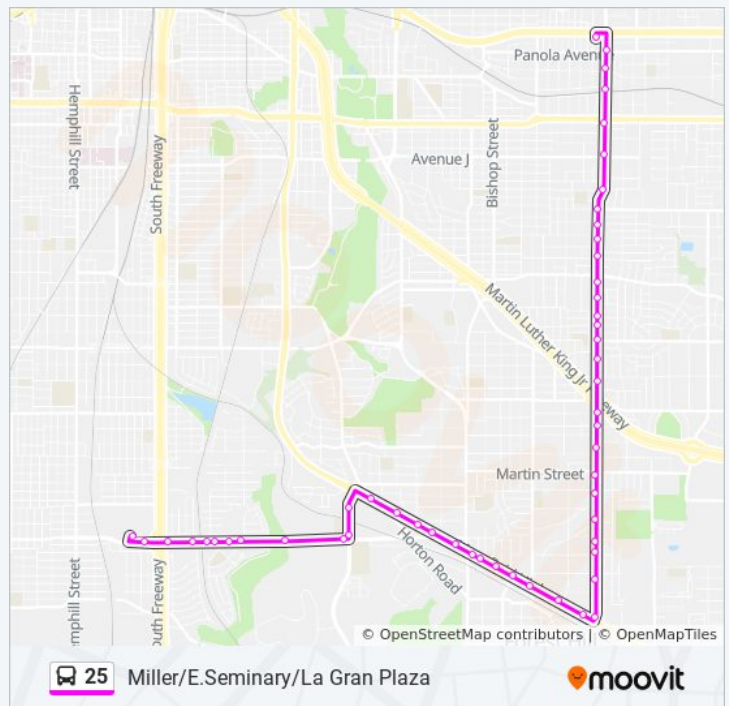

25 bus Info

Direction: E.Seminary/Miller/Dunkins Trans. Ctr.

Stops: 50

Trip Duration: 46 min

Line Summary:

- Miller & Arbor
- Miller & Brookline
- Miller & Moberly
- Miller & Martin
- Miller & Fairlane
- Miller & Pierce
- Miller & Chikasaw
- Miller & Martin Luther
- Miller & Martin Luther
- Miller & Killian
- Miller & Quails
- Miller & Eastland
- Miller & Comanche
- Miller & Reed
- Miller & Emerson - Richardson
- Miller & Burton
- Miller & Forbes
- Miller & Crenshaw
- Miller & Little John
- Miller & Ramey - Millet
- Miller & Ave N
- Miller & Ave J - Ave H
- Miller & Rosedale
- Miller & Rosedale
- Oakland & Hawlet
- Oakland & Hampshire
- Oakland & Panola
- Dr.Dennis Dunkins Transfer Center

Miller & Algerita

Miller & Oak Hill - Kelroy

Miller & Mansfield Hwy

Mansfield Hwy & Miller - Trentman

Mansfield Hwy & Trentman

Mansfield Hwy & Shackelford

Mansfield Hwy & Nolan

Mansfield Hwy & Paris

Mansfield Hwy & Foard - Ollie

Tuesday	4:50 AM - 10:50 PM
Wednesday	4:50 AM - 10:50 PM
Thursday	4:50 AM - 10:50 PM
Friday	4:50 AM - 10:50 PM
Saturday	5:50 AM - 9:50 PM

25 bus Info

Direction: Miller/E.Seminary/La Gran Plaza

Stops: 52

Trip Duration: 40 min

Line Summary:

Mansfield Hwy & Ollie - Wichita

Mansfield Hwy & Wichita - Seminary

Mansfield Hwy & Trueland

Mansfield Hwy & Alcannon

Mansfield Hwy & Alcannon