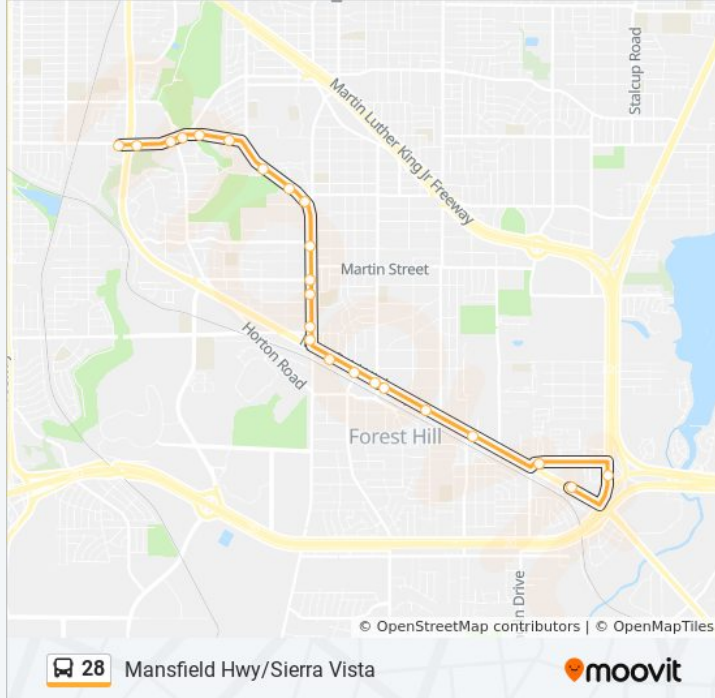

Direction: Mansfield Hwy/Loop 820

24 stops

[VIEW LINE SCHEDULE](#)

- Sierra Vista Transfer Center
- Berry & Riverside - Old Mansfield
- Berry & Old Mansfield
- Berry & Glen Garden
- Berry & Glen Garden
- Berry & Sandgate
- Mitchell & Glen Garden
- Mitchell & Trueland
- Mitchell & Lomita
- Wichita & Timberline
- Wichita & Rodeo
- Wichita & Pioneer
- Wichita & Alcannon - Seminary
- Wichita & Seminary - Mansfield Hwy
- Mansfield Hwy & Foard
- Mansfield Hwy & Forest Hill
- Mansfield Hwy & Shackelford
- Mansfield Hwy & Shackelford
- Mansfield Hwy & Trentman - Miller
- Mansfield & Hartman
- Collet Little & Briarwood
- Collet Little & E Loop 820

28 bus Info

Direction: Mansfield Hwy/Loop 820

Stops: 24

Trip Duration: 25 min

Line Summary:

E Loop 820 & Collett Little

Mansfield Hwy & Village Course

Direction: Mansfield Hwy/Renaissance Sq/Sierra Vista

29 stops

[VIEW LINE SCHEDULE](#)

Mansfield Hwy & Village Course

Mansfield Hwy & High Creek

Mansfield Hwy & Miller - Trentman

Mansfield Hwy & Trentman

Mansfield Hwy & Shackelford

Mansfield Hwy & Nolan

28 bus Info

Direction: Mansfield Hwy/Renaissance Sq/Sierra Vista

Stops: 29

Trip Duration: 31 min

Line Summary:

Berry & Sandgate - Berry

Berry & Cobb Park - Canberra

Berry & Canberra