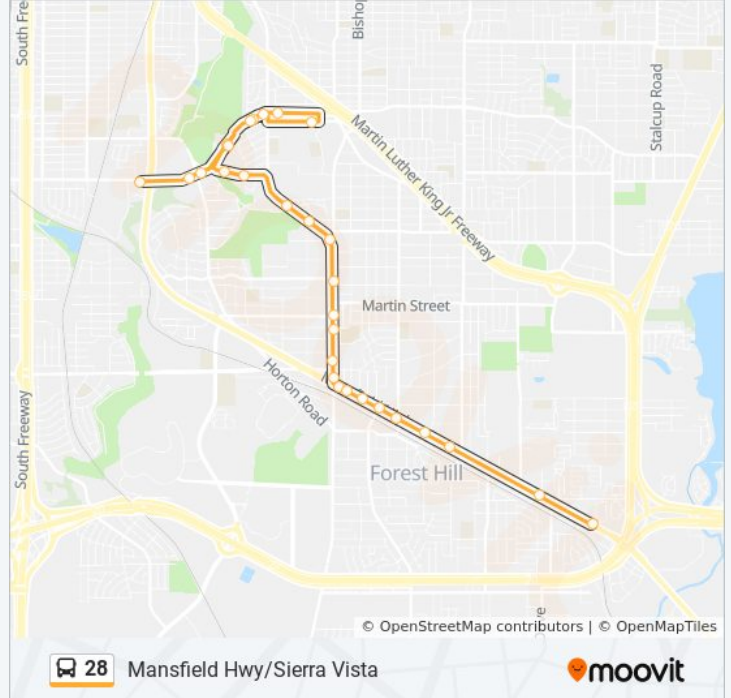

Direction: Mansfield Hwy/Loop 820

24 stops

[VIEW LINE SCHEDULE](#)

- Sierra Vista Transfer Center
- Berry & Riverside - Old Mansfield
- Berry & Old Mansfield
- Berry & Glen Garden
- Berry & Glen Garden
- Berry & Sandgate
- Mitchell & Glen Garden
- Mitchell & Trueland
- Mitchell & Lomita
- Wichita & Timberline
- Wichita & Rodeo
- Wichita & Pioneer
- Wichita & Alcannon - Seminary
- Wichita & Seminary - Mansfield Hwy
- Mansfield Hwy & Foard
- Mansfield Hwy & Forest Hill
- Mansfield Hwy & Shackelford
- Mansfield Hwy & Shackelford
- Mansfield Hwy & Trentman - Miller
- Mansfield & Hartman
- Collet Little & Briarwood
- Collet Little & E Loop 820

29 stops

[VIEW LINE SCHEDULE](#)

Mansfield Hwy & Village Course

Mansfield Hwy & High Creek

Mansfield Hwy & Miller - Trentman

Mansfield Hwy & Trentman

Mansfield Hwy & Shackelford

Mansfield Hwy & Nolan

28 bus Info

Direction: Mansfield Hwy/Renaissance Sq/Sierra Vista

Stops: 29

Trip Duration: 31 min

Line Summary:

Berry & Sandgate - Berry

Berry & Cobb Park - Canberra

Berry & Canberra

Berry & Mitchell

Walmart at Berry St

Berry & Wesleyan

Berry & Canberra

Berry & Canberra - Cobb Park

Berry & Glen Garden - Old Mansfield

Berry & Old Mansfield

Sierra Vista Transfer Center