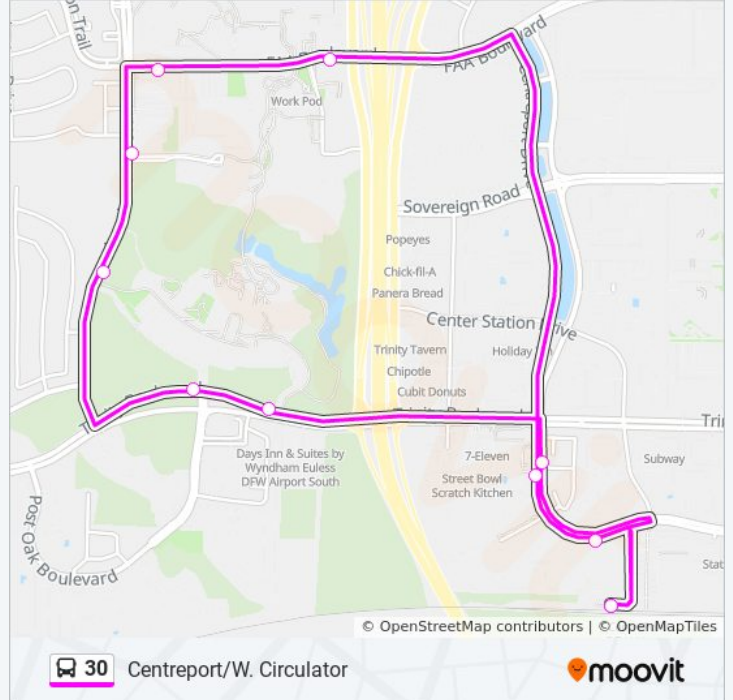

Stops: 7

Trip Duration: 25 min

Line Summary:

Direction: Centreport/W. Circulator

9 stops

[VIEW LINE SCHEDULE](#)

Centerport Station West Loop

Trinity & Skyview

American & Post Oak

American & Transformational

Faa & American

Faa & Hwy 360

Centerport & Stapleton

Statler & Woodforest

Centerport Station West Loop

30 bus Time Schedule

Centreport/W. Circulator Route Timetable:

Sunday	Not Operational
Monday	6:02 AM - 6:35 PM
Tuesday	6:02 AM - 6:35 PM
Wednesday	6:02 AM - 6:35 PM
Thursday	6:02 AM - 6:35 PM
Friday	6:02 AM - 6:35 PM
Saturday	Not Operational

30 bus Info

Direction: Centreport/W. Circulator

Stops: 9

Trip Duration: 23 min

Line Summary:

30 bus time schedules and route maps are available in an offline PDF at moovitapp.com. Use the [Moovit App](#) to see live bus times, train schedule or subway schedule, and step-by-step directions for all public transit in Dallas - Fort Worth, TX.