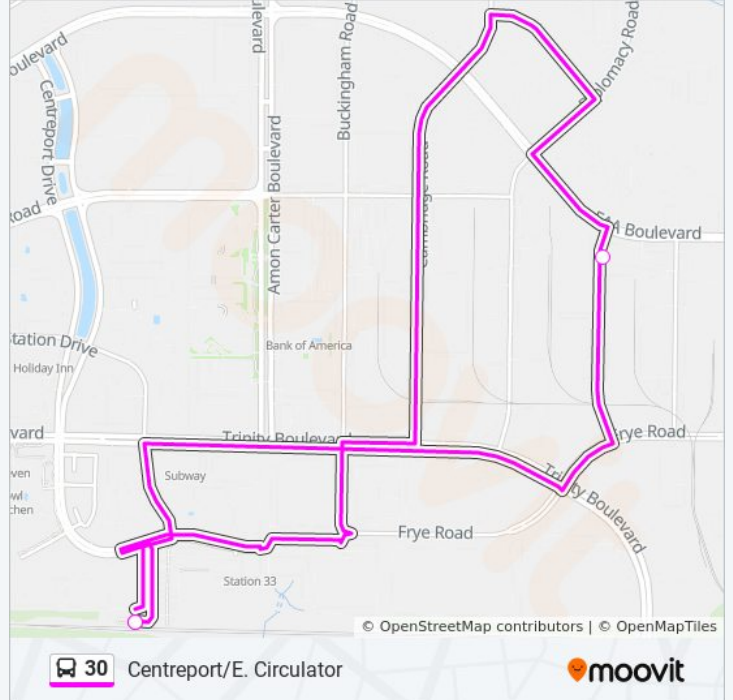

30 bus Info

Direction: Centerport/Amon Carter

Stops: 8

Trip Duration: 20 min

Line Summary:

Direction: Centreport/E. Circulator

7 stops

[VIEW LINE SCHEDULE](#)

- Centerport Station East Loop
- Chase
- Grand River & High River
- Empire & Frye
- Empire & Faa
- Cambridge & Faa - Sovereign
- Centerport Station East Loop

30 bus Time Schedule

Centreport/E. Circulator Route Timetable:

Sunday	Not Operational
Monday	6:02 AM - 6:20 PM
Tuesday	6:02 AM - 6:20 PM
Wednesday	6:02 AM - 6:20 PM
Thursday	6:02 AM - 6:20 PM
Friday	6:02 AM - 6:20 PM
Saturday	Not Operational

30 bus Info

Direction: Centreport/E. Circulator

Stops: 7

Trip Duration: 25 min

Line Summary:

Direction: Centreport/W. Circulator

9 stops

[VIEW LINE SCHEDULE](#)

Centerport Station West Loop

Trinity & Skyview