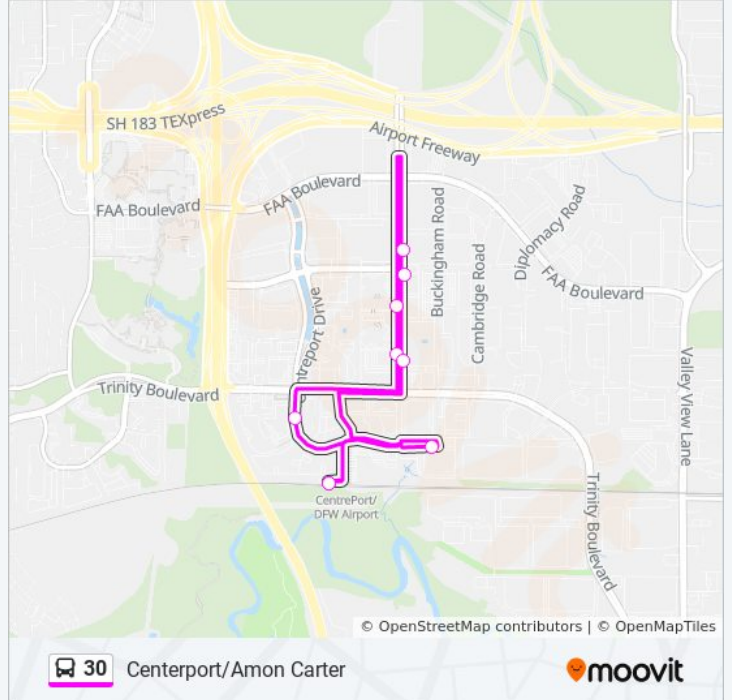

Use the Moovit App to find the closest 30 bus station near you and find out when is the next 30 bus arriving.

Direction: Centerport/Amon Carter

8 stops

[VIEW LINE SCHEDULE](#)

Centerport Station Amon Carter Loop

30 bus Info

Direction: Centerport/Amon Carter

Stops: 8

Trip Duration: 20 min

Line Summary:

Direction: Centreport/E. Circulator

7 stops

[VIEW LINE SCHEDULE](#)

- Centerport Station East Loop
- Chase
- Grand River & High River
- Empire & Frye
- Empire & Faa
- Cambridge & Faa - Sovereign
- Centerport Station East Loop

30 bus Time Schedule

Centreport/E. Circulator Route Timetable:

Stops: 7

Trip Duration: 25 min

Line Summary:

Direction: Centreport/W. Circulator

9 stops

[VIEW LINE SCHEDULE](#)

Centerport Station West Loop

Trinity & Skyview