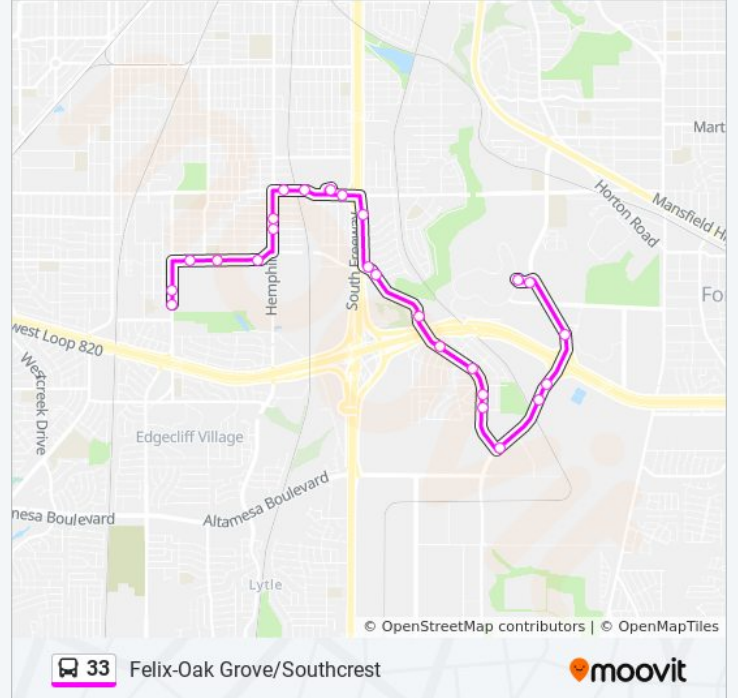

33 bus Info

Direction: Felix-Oak Grove/Resource Connect

Stops: 35

Trip Duration: 28 min

Line Summary:

Oak Grove & Mansel
 Oak Grove & Flanders
 Oak Grove & Glasgow
 Oak Grove & Hazel Leigh - Englad
 Oak Grove & Campus
 Campus & Oak Grove
 Campus & SE Loop 820
 SE Loop 820 & Resource
 SE Loop 820 & Revolutionary
 SE Loop 820 & Campus
 SE Loop 820 & Campus
 Campus & SE Loop 820
 Resource Connection Transfer Center

Direction: Felix-Oak Grove/Southcrest

26 stops

[VIEW LINE SCHEDULE](#)

Resource Connection Transfer Center
 Raymond Barber & Campus
 Campus & Dub Shaw
 Campus & SE Loop 820
 Campus & S Campus
 Campus & Oak Grove
 Campus & Oak Grove
 Oak Grove & Englad
 Oak Grove & Glasgow
 Oak Grove & Flanders
 Oak Grove & Whitten
 Oak Grove & SE Loop 820
 Felix & Fuller
 Felix & Evans
 South Fwy & Seminary
 Seminary & South Fwy

33 bus Info

Direction: Felix-Oak Grove/Southcrest

Stops: 26

Trip Duration: 25 min

Line Summary:

La Gran Plaza Transfer Center

Seminary & Town Center

Seminary & Town Center - Hemphill

Hemphill & Gambrell

Hemphill & Hammond

Fuller & Felix

Fuller & 5th

Fuller & Ryan

James & Yates

James & Yates - Southcrest

33 bus time schedules and route maps are available in an offline PDF at moovitapp.com. Use the [Moovit App](#) to see live bus times, train schedule or subway schedule, and step-by-step directions for all public transit in Dallas - Fort Worth, TX.