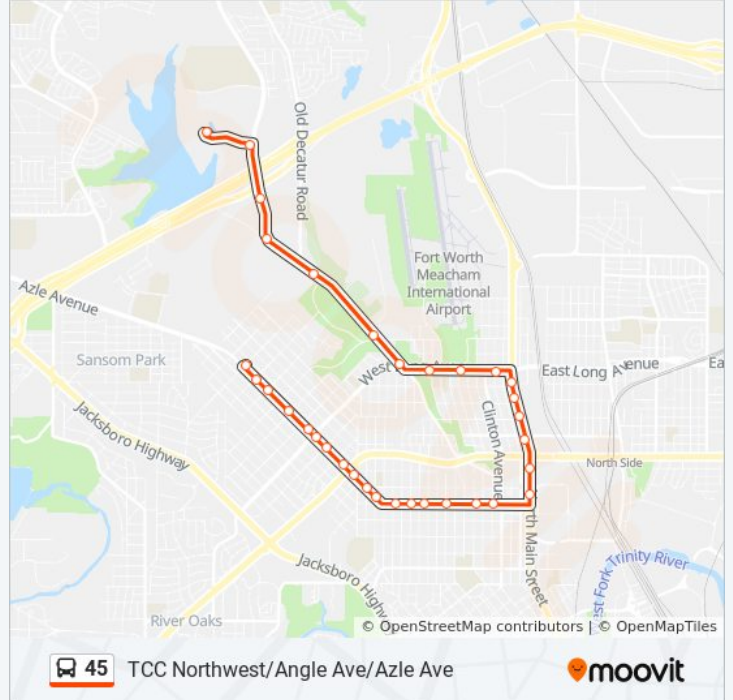

**Direction: Angle-Azle Ave/Mccandless**

33 stops

[VIEW LINE SCHEDULE](#)

- Tcc North West
- Northwest Tcc & Marine Creek
- Marine Creek & Jim Wright
- Angle & Angle
- Angle & Sansom Park
- Angle & Macie
- Angle & Macie - Long
- Long & Chestnut - Pearl
- Long & Prospect
- Long & Houston
- Main & 32nd
- Main & 31st
- Main & 30th
- Main & 29th
- Main & 27th
- Main & 26th
- 25th & Ross
- 25th & Prospect
- 25th & Gould
- 25th & Pearl - Chestnut
- 25th & Columbus
- 25th & Prairie

**45 bus Info**

**Direction:** Angle-Azle Ave/Mccandless

**Stops:** 33

**Trip Duration:** 26 min

**Line Summary:**

- Azle & MC Kinley
- Azle & Rosen
- Azle & Hanna - Ephriham
- Azle & Ephriham - Grayson
- Azle & Menefee
- Azle & Long
- Azle & Long
- Azle & Lydon
- Azle & Robinson
- Azle & Rock Island
- MC Candless & Azle

**Direction: Azle-Angle Ave/Tcc Northwest**

30 stops

[VIEW LINE SCHEDULE](#)

- MC Candless & Azle
- Azle & Lydon
- Azle & Long
- Azle & Menefee
- Azle & Ephriham
- Azle & MC Kinley
- 25th & Roosevelt - Prairie
- 25th & Columbus
- 25th & Pearl
- 25th & Gould
- 25th & Prospect
- 25th & Clinton
- Main & 26th - 27th
- Main & 27th
- Main & 29th
- Main & 30th
- Main & 31st
- Main & 32nd

**45 bus Info**

**Direction:** Azle-Angle Ave/Tcc Northwest

**Stops:** 30

**Trip Duration:** 27 min

**Line Summary:**

Long & Houston - Ellis

Long & Ross

Long & Lincoln