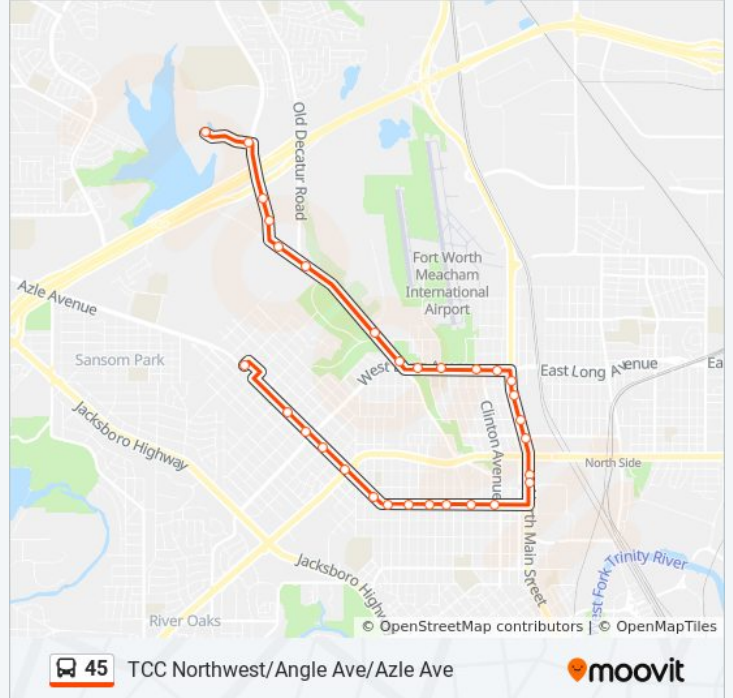

Long & Houston - Ellis

Long & Ross

Long & Lincoln

Long & Chestnut

Angle & Long

Angle & 35th

Angle & Old Decatur

Angle & Montecito

Marine Creek & Montecito

Marine Creek & Nautilus

Northwest Tcc & Marine Creek

Tcc North West

45 bus time schedules and route maps are available in an offline PDF at moovitapp.com. Use the [Moovit App](#) to see live bus times, train schedule or subway schedule, and step-by-step directions for all public transit in Dallas - Fort Worth, TX.

[About Moovit](#) • [MaaS Solutions](#) • [Supported Countries](#) • [Mooviter Community](#)

© 2024 Moovit - All Rights Reserved

Check Live Arrival Times