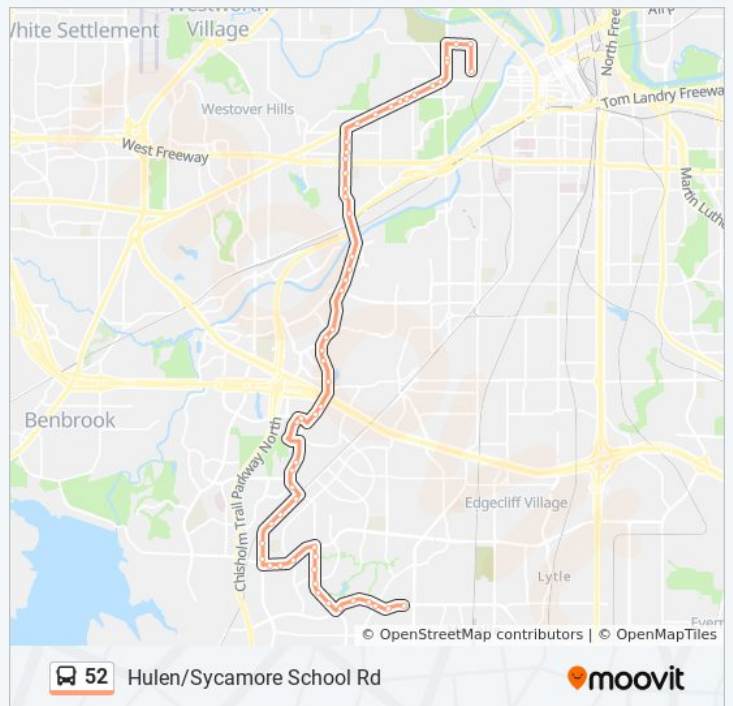

**Direction: Hulen/Sycamore School Rd**

54 stops

[VIEW LINE SCHEDULE](#)

- Carroll & 5th
- White Settlement & Foch
- White Settlement & Wimberly
- University & Sondra
- University & Bristol
- Camp Bowie & University - 7th
- Camp Bowie & Van Cliburn
- Camp Bowie & Montgomery
- Camp Bowie & Clarke - Dorothy
- Camp Bowie & Dorothy
- Camp Bowie & Belle
- Camp Bowie & Thomas
- Camp Bowie & Carleton
- Hulen & Collinwood
- Hulen & Pershing
- Hulen & Calmont
- Hulen & West Fwy - Donnelly
- Hulen & Diaz
- Hulen & Wellesley
- Hulen & Vickery
- Hulen & Stonegate - River Tree
- Hulen & Oak Park - Hartwood
- Hulen & Glenwood
- Hulen & Bellaire
- Hulen & Ranch View
- Hulen & Springwillow
- Hulen & Arborlawn
- Hulen & Library

**52 bus Time Schedule**

Hulen/Sycamore School Rd Route Timetable:

Sunday	5:59 AM - 8:59 PM
Monday	4:59 AM - 9:59 PM
Tuesday	4:59 AM - 9:59 PM
Wednesday	4:59 AM - 9:59 PM
Thursday	4:59 AM - 9:59 PM
Friday	4:59 AM - 9:59 PM
Saturday	5:59 AM - 9:59 PM

**52 bus Info**

**Direction:** Hulen/Sycamore School Rd

**Stops:** 54

**Trip Duration:** 52 min

**Line Summary:**

Hulen & Overton - Westdale

Hulen & SW Loop 820 - Barwick

Hulen & Barwick