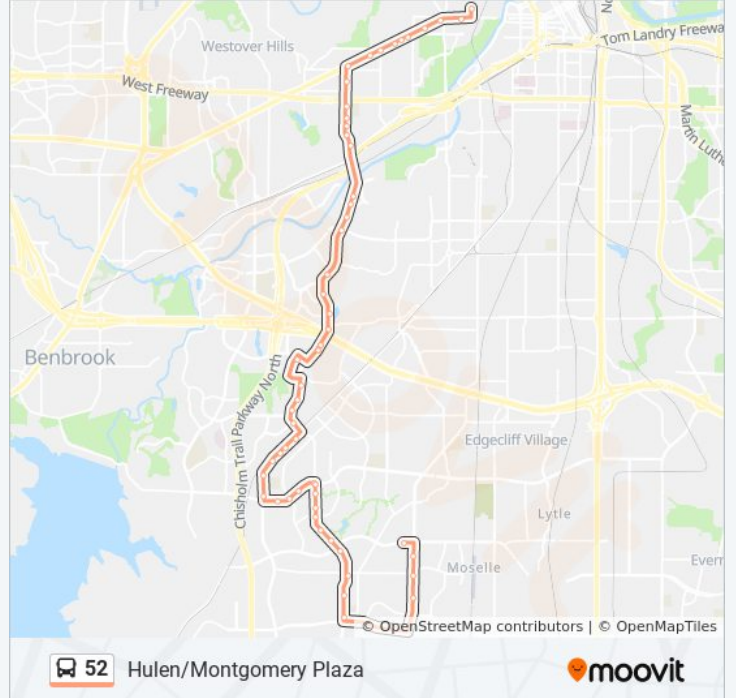

### 52 bus Info

**Direction:** Hulen/Montgomery Plaza

**Stops:** 56

**Trip Duration:** 56 min

**Line Summary:**

- Granbury & Wolens
- Granbury & Wendel
- Granbury & Washer - Hulen
- Hulen & Hulen Bend
- Hulen & Ledgestone
- Hulen & Oakbend
- Hulen & South
- Rock Quarry & Overton Ridge
- Hulen & Barwick
- Hulen & Barwick - SW Loop 820
- Hulen & Westdale
- Hulen & Overton
- Hulen & Fieldcrest
- Hulen & Hulen Park
- Hulen & Bellaire
- Hulen & Glenwood
- Hulen & Oak Park
- Hulen & Stonegate
- Hulen & Valentine
- Hulen & Wellesley
- Hulen & Diaz
- Hulen & Donnelly
- Hulen & Donnelly - West Fwy
- Hulen & El Campo
- Camp Bowie & Hulen
- Camp Bowie & Hillcrest
- Camp Bowie & Clover
- Camp Bowie & Zeloski - Watonga
- Camp Bowie & Watonga
- Camp Bowie & Watonga - Montgomery
- Camp Bowie & Will Rogers
- Camp Bowie & University
- 7th & Currie - Foch

**Direction: Hulen/Sycamore School Rd**

54 stops

[VIEW LINE SCHEDULE](#)

- Carroll & 5th
- White Settlement & Foch
- White Settlement & Wimberly
- University & Sondra
- University & Bristol
- Camp Bowie & University - 7th
- Camp Bowie & Van Cliburn
- Camp Bowie & Montgomery
- Camp Bowie & Clarke - Dorothy
- Camp Bowie & Dorothy
- Camp Bowie & Belle
- Camp Bowie & Thomas
- Camp Bowie & Carleton
- Hulen & Collinwood
- Hulen & Pershing
- Hulen & Calmont
- Hulen & West Fwy - Donnelly
- Hulen & Diaz
- Hulen & Wellesley
- Hulen & Vickery
- Hulen & Stonegate - River Tree
- Hulen & Oak Park - Hartwood
- Hulen & Glenwood
- Hulen & Bellaire
- Hulen & Ranch View
- Hulen & Springwillow
- Hulen & Arborlawn
- Hulen & Library