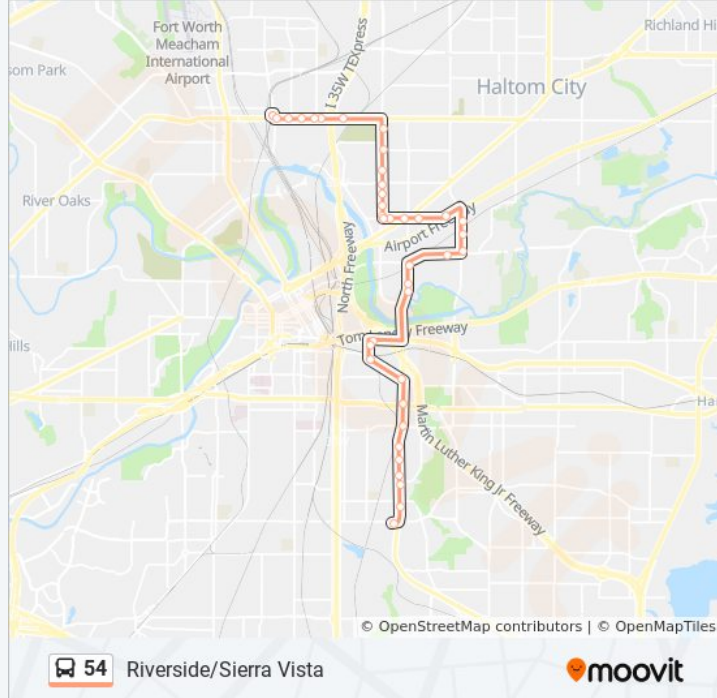

Direction: Riverside Dr/North Side Station

38 stops

[VIEW LINE SCHEDULE](#)

- Sierra Vista Transfer Center
- Riverside & Glen Garden
- Riverside & Colvin - Roberts
- Riverside & Mulkey
- Riverside & Harvey
- Riverside & Richmond
- Riverside & E Maddox
- Riverside & Rosedale
- Vickery & Maidstone
- Vickery & Tennessee
- Pine & Presidio
- Lancaster & Pine
- Riverside & Vanhorn
- Riverside & Ennis
- Riverside & 4th
- 1st & Brandies
- Beach & Gilmore
- Beach & King Oaks
- Beach & Marsalis
- Airport Fwy & Harper
- Race & Colonial
- Race & Chandler

Sylvania & Virginia - Bird

Sylvania & Jeff - Westbrook

Sylvania & Yucca

Sylvania & Honeysuckle

Sylvania & Springdale

Sylvania & Hollis - Ivey

28th & Braswell

28th & Sterling - Deen

28th & Grover

28th & Hutchinson

28th & Lulu

28th & Decatur

North Side Station

Direction: Riverside Dr/Sierra Vista

41 stops

[VIEW LINE SCHEDULE](#)

54 bus Info

Direction: Riverside Dr/Sierra Vista

Stops: 41

Trip Duration: 50 min

Line Summary:

Race & Sylvania

Race & Blandin

Race & Chandler