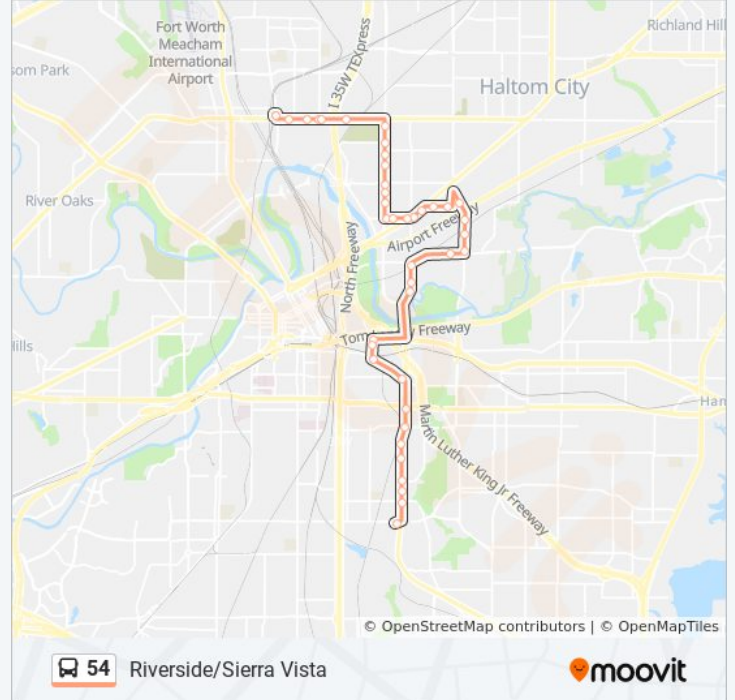

Race & Sylvania

Race & Blandin

Race & Chandler

Belknap & Cleckler

Belknap & Bonnie Brae

Maurice & Eagle

Maurice & Sylvania Park

N Beach & Harper

Beach & Race - Beach Mill

N Beach & Beach Mill

Beach & Gilmore

1st & Brandies

Riverside & 4th - Galvez

Riverside & Ennis

Riverside & Vanhorn

Riverside & Huffman

Lancaster & Pine

Pine & Presidio

Vickery & Tennessee

Vickery & Maidstone

Riverside & Rosedale

Riverside & E Maddox

Riverside & Richmond

Riverside & Harvey

Riverside & Robert

Riverside & Morningside

Riverside & Glen Garden

Sierra Vista Transfer Center

54 bus time schedules and route maps are available in an offline PDF at moovitapp.com. Use the [Moovit App](#) to see live bus times, train schedule or subway schedule, and step-by-step directions for all public transit in Dallas - Fort Worth, TX.

[About Moovit](#) • [MaaS Solutions](#) • [Supported Countries](#) • [Mooviter Community](#)

Check Live Arrival Times