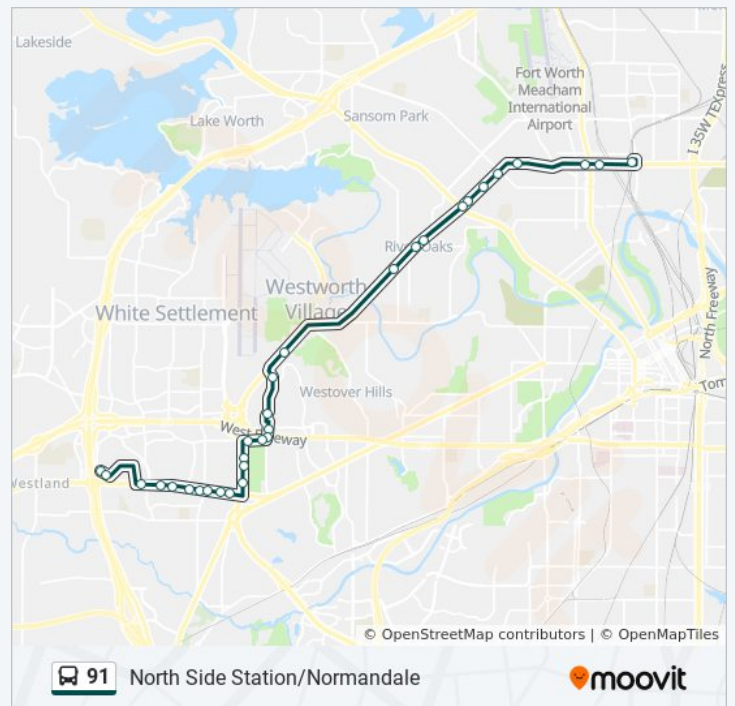

River Oaks & Roberts Cut Off

River Oaks & Ohio Garden

River Oaks & Glenwick

Ephriham & Jacksboro

Ephriham & Jacksboro

Ephriham & 20th

**91 bus Time Schedule**

State Hwy183/North Side Station Route Timetable:

**Direction:** State Hwy183/North Side Station

**Stops:** 34

**Trip Duration:** 54 min

**Line Summary:**

Ephriham & 22nd

Ephriham & NW 26th

28th & Roosevelt

28th & Chestnut