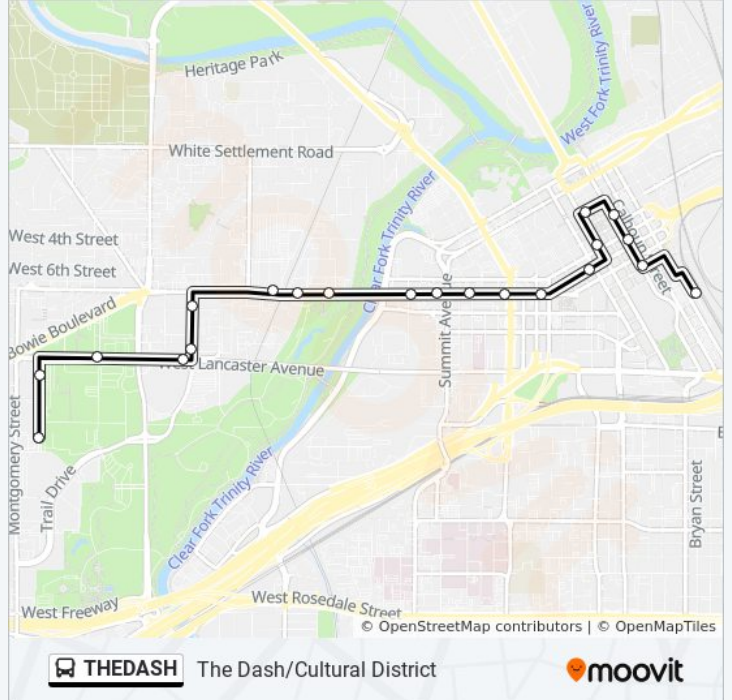

The THEDASH bus line (Downtown/W. 7th/Cultural District) has 2 routes. For regular weekdays, their operation hours are:

(1) The Dash/Cultural District: 9:30 AM - 10:15 PM(2) The Dash/Downtown: 9:22 AM - 10:22 PM

### Direction: The Dash/Cultural District

21 stops

[VIEW LINE SCHEDULE](#)

FWCS - Bay - L

Commerce & 8th

Commerce & 5th

Commerce & 3rd

Worthington Hotel

### THEDASH bus Time Schedule

The Dash/Cultural District Route Timetable:

Sunday	12:00 AM - 10:15 PM
Monday	9:30 AM - 10:15 PM
Tuesday	9:30 AM - 10:15 PM
Wednesday	9:30 AM - 10:15 PM
Thursday	9:30 AM - 10:15 PM
Friday	9:30 AM - 11:45 PM
Saturday	12:00 AM - 11:45 PM

### THEDASH bus Info

**Direction:** The Dash/Cultural District

**Stops:** 21

**Trip Duration:** 22 min

**Line Summary:**

**Direction: The Dash/Downtown**

16 stops

[VIEW LINE SCHEDULE](#)