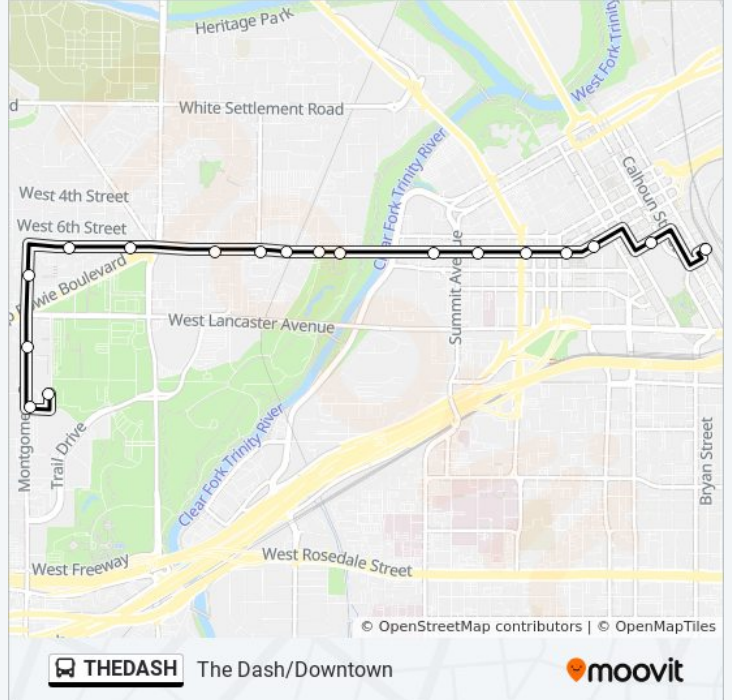

The THEDASH bus line (Downtown/W. 7th/Cultural District) has 2 routes. For regular weekdays, their operation hours are:

(1) The Dash/Cultural District: 9:30 AM - 10:15 PM(2) The Dash/Downtown: 9:22 AM - 10:22 PM

### THEDASH bus Info

**Direction:** The Dash/Cultural District

**Stops:** 21

**Trip Duration:** 22 min

**Line Summary:**

**Direction: The Dash/Downtown**

16 stops

[VIEW LINE SCHEDULE](#)

**THE DASH bus Time Schedule**

The Dash/Downtown Route Timetable:

Sunday	12:07 AM - 10:22 PM
Monday	9:22 AM - 10:22 PM
Tuesday	9:22 AM - 10:22 PM
Wednesday	9:22 AM - 10:22 PM
Thursday	9:22 AM - 10:22 PM
Friday	9:22 AM - 11:52 PM
Saturday	12:07 AM - 11:52 PM

**THE DASH bus Info**

**Direction:** The Dash/Downtown

**Stops:** 16

**Trip Duration:** 22 min

**Line Summary:**

THEDASH bus time schedules and route maps are available in an offline PDF at [moovitapp.com](https://moovitapp.com). Use the [Moovit App](#) to see live bus times, train schedule or subway schedule, and step-by-step directions for all public transit in Dallas - Fort Worth, TX.