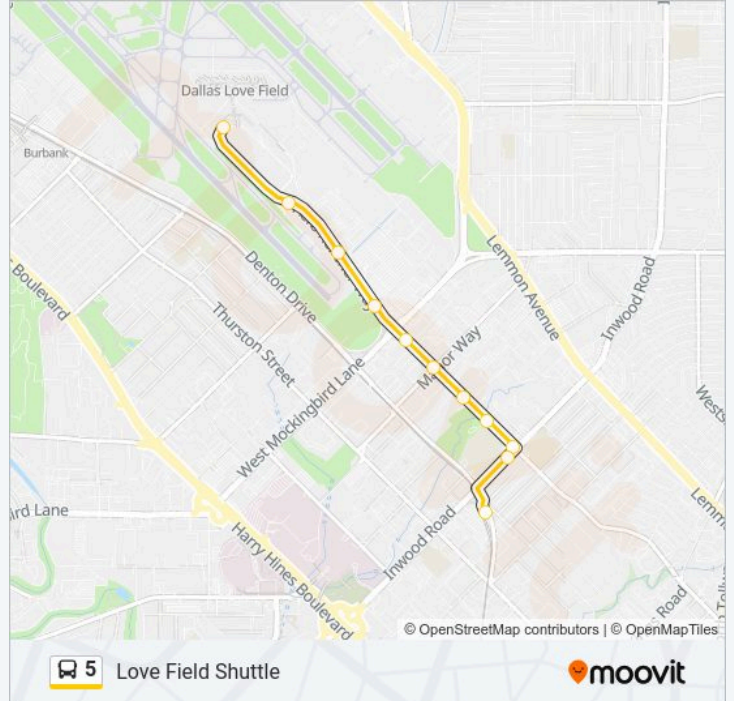

#### Direction: South - Inwood/ Love Field Station

11 stops

[VIEW LINE SCHEDULE](#)

- Love Field Airport (Baggage Claims)
- Cedar Springs @ Howard Megredy - S - Ns
- Cedar Springs @ Tom Braniff - S - Ns
- Cedar Springs @ Hawes - S - Ns
- Cedar Springs @ Mockingbird - S - FS
- Cedar Springs @ Manor - S - Ns
- Cedar Springs @ Inwood - S - Mb1
- Cedar Springs @ Inwood - S - Mb2
- Cedar Springs @ Inwood - S - Ns
- Inwood @ Cedar Springs - S- FS
- Inwood/Love Field Station

#### 5 bus Time Schedule

South - Inwood/ Love Field Station Route Timetable:

Monday	5:29 AM-4:52 AM
Tuesday	5:29 AM-4:52 AM
Wednesday	5:29 AM-4:52 AM
Thursday	5:29 AM-4:52 AM
Friday	5:29 AM-4:52 AM
Saturday	5:29 AM-4:52 AM
Sunday	5:29 AM-4:52 AM

#### 5 bus Info

**Direction:** South - Inwood/ Love Field Station

**Stops:** 11

**Trip Duration:** 7 min

**Line Summary:**

**Direction: North - Love Field Airport**

10 stops

[VIEW LINE SCHEDULE](#)