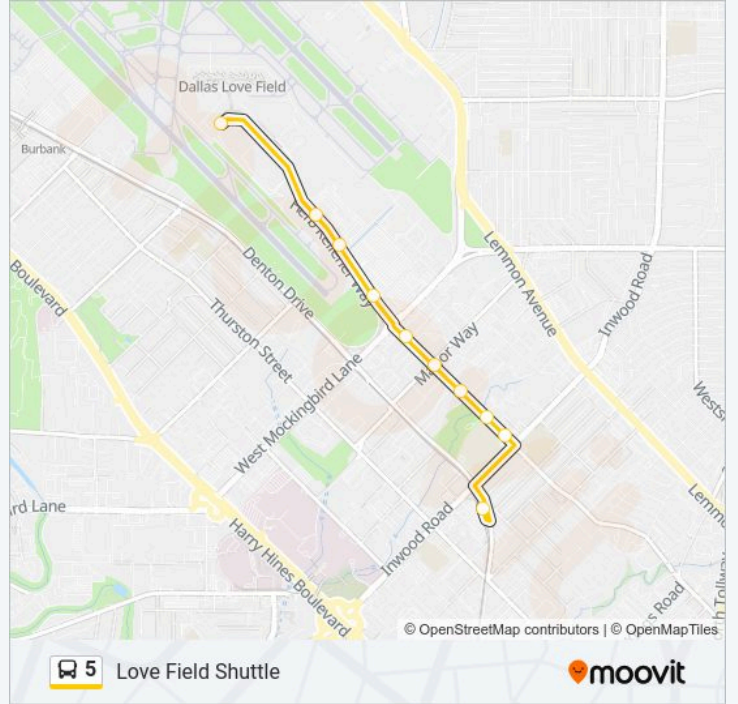

#### Direction: South - Inwood/ Love Field Station

11 stops

[VIEW LINE SCHEDULE](#)

- Love Field Airport (Baggage Claims)
- Cedar Springs @ Howard Megredy - S - Ns
- Cedar Springs @ Tom Braniff - S - Ns
- Cedar Springs @ Hawes - S - Ns
- Cedar Springs @ Mockingbird - S - FS
- Cedar Springs @ Manor - S - Ns
- Cedar Springs @ Inwood - S - Mb1
- Cedar Springs @ Inwood - S - Mb2
- Cedar Springs @ Inwood - S - Ns
- Inwood @ Cedar Springs - S- FS
- Inwood/Love Field Station

#### 5 bus Info

**Direction:** South - Inwood/ Love Field Station

**Stops:** 11

**Trip Duration:** 7 min

**Line Summary:**

**Direction: North - Love Field Airport**

10 stops

[VIEW LINE SCHEDULE](#)

Cedar Springs @ Tom Braniff - N - FS

Cedar Springs @ Howard Megredy - N - MB

Love Field Airport (Baggage Claims)

**5 bus Time Schedule**

North - Love Field Airport Route Timetable:

Monday	5:18 AM-4:43 AM
Tuesday	5:18 AM-4:43 AM
Wednesday	5:18 AM-4:43 AM
Thursday	5:18 AM-4:43 AM
Friday	5:18 AM-4:43 AM
Saturday	5:18 AM-4:43 AM
Sunday	5:18 AM-4:43 AM

**5 bus Info**

**Direction:** North - Love Field Airport

**Stops:** 10

**Trip Duration:** 8 min

**Line Summary:**

5 bus time schedules and route maps are available in an offline PDF at [moovitapp.com](https://moovitapp.com). Use the Moovit App to see live bus times, train schedule or subway schedule, and step-by-step directions for all public transit in Dallas - Fort Worth, TX.