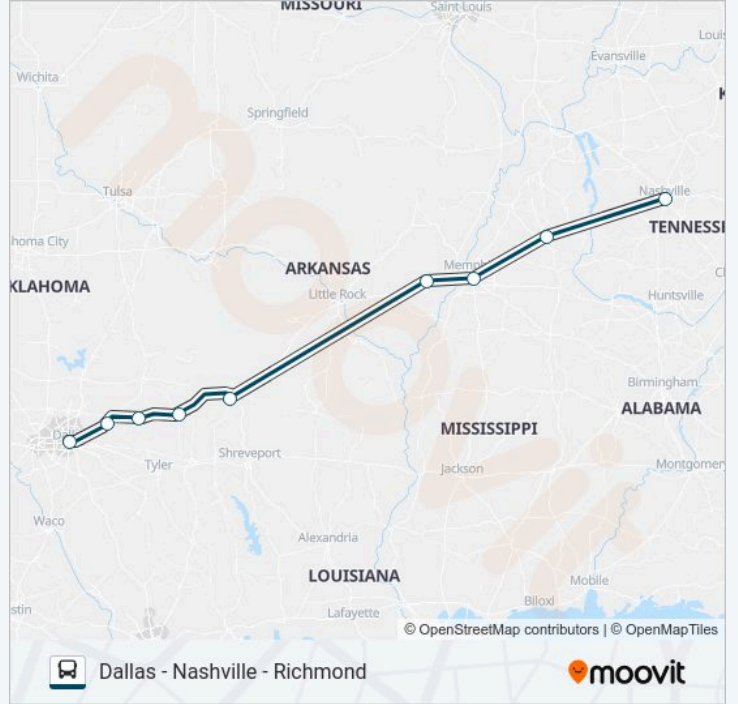

 **GREYHOUND US0600 Line****Dallas - Nashville -
Richmond**[Get The App](#)

The GREYHOUND US0600 bus line (Dallas - Nashville - Richmond) has 2 routes. For regular weekdays, their operation hours are:

(1) Nashville Bus Station: 8:05 AM - 4:15 AM(2) Dallas Bus Station: 5:00 AM - 11:20 PM

GREYHOUND US0600 bus Info**Direction:** Nashville Bus Station**Stops:** 9**Trip Duration:** 906 min**Line Summary:**

Direction: Dallas Bus Station

9 stops

[VIEW LINE SCHEDULE](#)

- Nashville Bus Station
- Jackson (Mega Mart)
- Memphis Bus Station
- Forrest City (Mcdonald'S)
- Texarkana (Travel Stop)
- Mount Pleasant (Total Stop Sunoco)
- Sulphur Springs (Travel Center)
- Greenville (Texaco)
- Dallas Bus Station

GREYHOUND US0600 bus Time Schedule

Dallas Bus Station Route Timetable:

Monday	5:00 AM - 11:20 PM
Tuesday	5:00 AM - 11:20 PM
Wednesday	5:00 AM - 11:20 PM
Thursday	5:00 AM - 11:20 PM
Friday	5:00 AM - 11:20 PM
Saturday	5:00 AM - 11:20 PM
Sunday	5:00 AM - 11:20 PM

GREYHOUND US0600 bus Info

Direction: Dallas Bus Station

Stops: 9

Trip Duration: 792 min

Line Summary:

GREYHOUND US0600 bus time schedules and route maps are available in an offline PDF at moovitapp.com. Use the Moovit App to see live bus times, train schedule or subway schedule, and step-by-step directions for all public transit in Dallas - Fort Worth, TX.