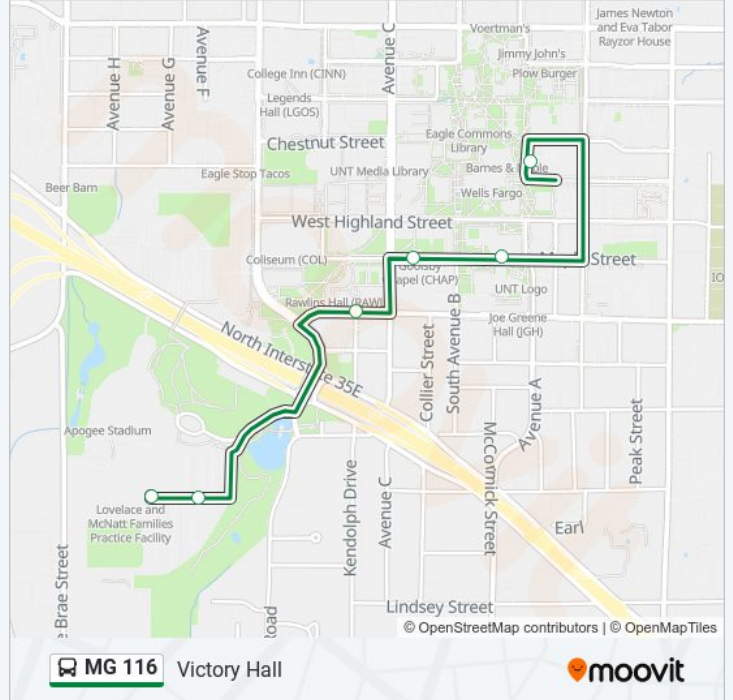

Direction: Union

8 stops

[VIEW LINE SCHEDULE](#)

Victory Hall

Datcu Northeast Lot

Fouts Field Transfer

Pohl Recreation Center

College Inn/Eesat

MG 116 bus Info**Direction:** Union**Stops:** 8**Trip Duration:** 13 min**Line Summary:**

Direction: Victory Hall

6 stops

[VIEW LINE SCHEDULE](#)

- Union Transfer
- Kerr Hall / Blb
- Maple Hall
- Honors Hall
- Datcu Center Lot
- Victory Hall

MG 116 bus Time Schedule

Victory Hall Route Timetable:

Sunday	Not Operational
Monday	5:26 PM - 11:26 PM
Tuesday	5:26 PM - 11:26 PM
Wednesday	5:26 PM - 11:26 PM
Thursday	5:26 PM - 11:26 PM
Friday	5:26 PM - 11:26 PM
Saturday	Not Operational

MG 116 bus Info

Direction: Victory Hall

Stops: 6

Trip Duration: 7 min

Line Summary:

MG 116 bus time schedules and route maps are available in an offline PDF at moovitapp.com. Use the [Moovit App](#) to see live bus times, train schedule or subway schedule, and step-by-step directions for all public transit in Dallas - Fort Worth, TX.