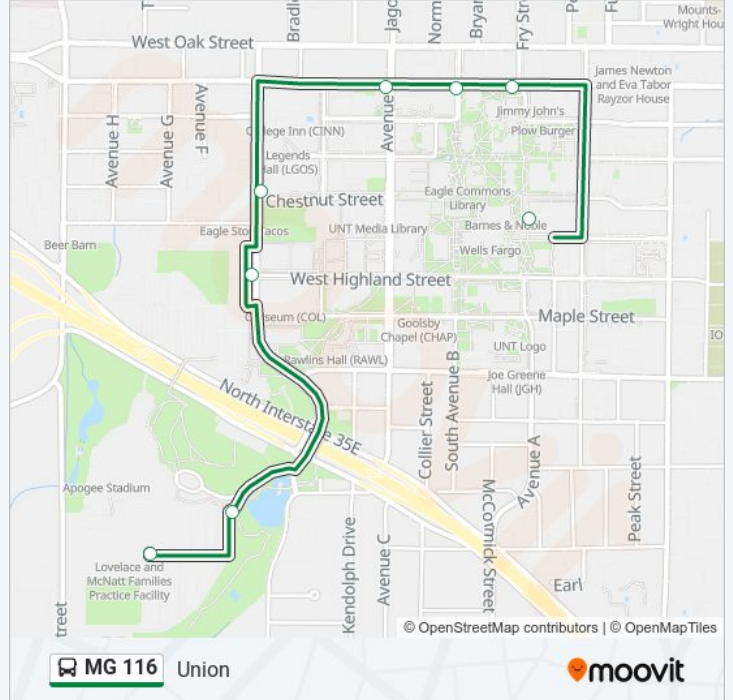

 **MG 116**

Union

[Get The App](#)

The MG 116 bus line (Union) has 2 routes. For regular weekdays, their operation hours are:

(1) Union: 5:36 PM - 11:36 PM (2) Victory Hall: 5:26 PM - 11:26 PM

Use the Moovit App to find the closest MG 116 bus station near you and find out when is the next MG 116 bus arriving.

Direction: Union

8 stops

[VIEW LINE SCHEDULE](#)

Victory Hall

Datcu Northeast Lot

Fouts Field Transfer

Pohl Recreation Center

College Inn/Eesat

Gab

Hickory And Fry

Union Transfer

MG 116 bus Time Schedule

Union Route Timetable:

Sunday	Not Operational
Monday	5:36 PM - 11:36 PM
Tuesday	5:36 PM - 11:36 PM
Wednesday	5:36 PM - 11:36 PM
Thursday	5:36 PM - 11:36 PM
Friday	5:36 PM - 11:36 PM
Saturday	Not Operational

MG 116 bus Info**Direction:** Union**Stops:** 8**Trip Duration:** 13 min**Line Summary:**

Direction: Victory Hall

6 stops

[VIEW LINE SCHEDULE](#)

- Union Transfer
- Kerr Hall / Blb
- Maple Hall
- Honors Hall
- Datcu Center Lot
- Victory Hall