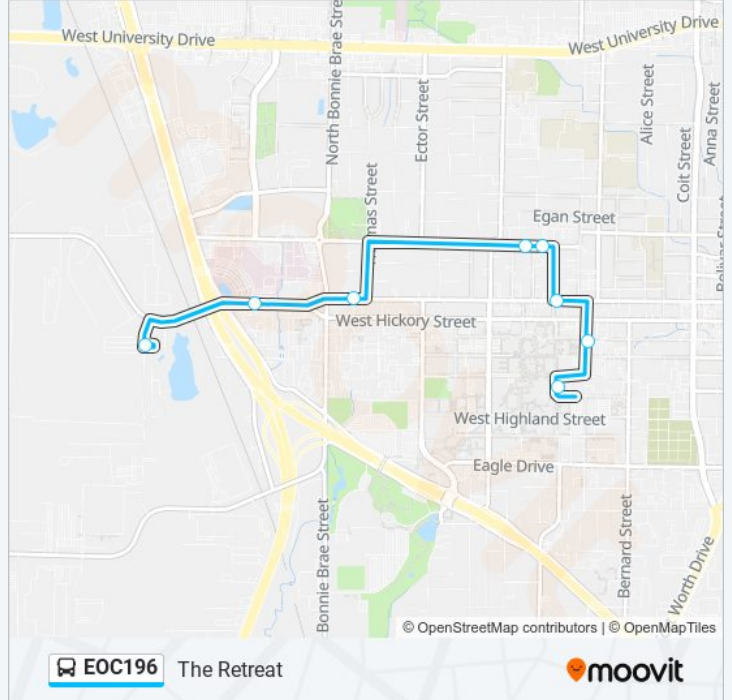

Use the Moovit App to find the closest EOC196 bus station near you and find out when is the next EOC196 bus arriving.

Direction: The Forum

4 stops

[VIEW LINE SCHEDULE](#)

Union Transfer

Eb Eagle @ Bernard

14 Fifty One

EOC196 bus Info**Direction:** The Forum**Stops:** 4**Trip Duration:** 14 min**Line Summary:**

Direction: The Retreat

8 stops

[VIEW LINE SCHEDULE](#)

Union Transfer

Nb Welch @ Mulberry

Wb Oak @ Fry

City Parc

Scripture @ Lovell

Wb Oak @ Thomas

Wb Oak @ I-35

The Retreat

EOC196 bus Time Schedule

The Retreat Route Timetable:

| | |
|-----------|-------------------|
| Sunday | Not Operational |
| Monday | 5:16 PM - 9:46 PM |
| Tuesday | 5:16 PM - 9:46 PM |
| Wednesday | 5:16 PM - 9:46 PM |
| Thursday | 5:16 PM - 9:46 PM |
| Friday | 5:16 PM - 9:46 PM |
| Saturday | Not Operational |

EOC196 bus Info

Direction: The Retreat

Stops: 8

Trip Duration: 14 min

Line Summary:

Direction: UNT Union

7 stops

[VIEW LINE SCHEDULE](#)