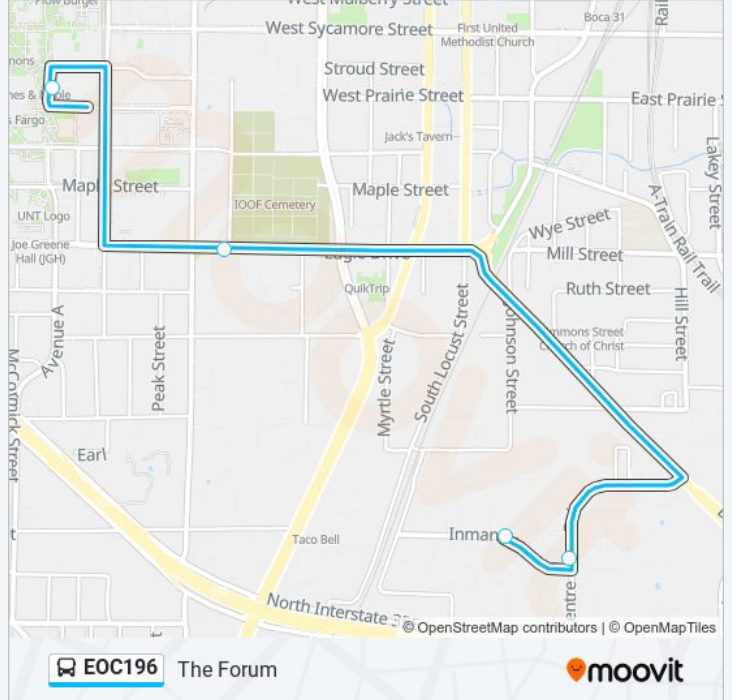

 EOC196

The Forum

[Get The App](#)

The EOC196 bus line (The Forum) has 3 routes. For regular weekdays, their operation hours are:

(1) The Forum: 4:16 PM - 9:16 PM (2) The Retreat: 5:16 PM - 9:46 PM (3) UNT Union: 4:00 PM - 10:00 PM

Use the Moovit App to find the closest EOC196 bus station near you and find out when is the next EOC196 bus arriving.

Direction: The Forum

4 stops

[VIEW LINE SCHEDULE](#)

Union Transfer

Eb Eagle @ Bernard

14 Fifty One

EOC196 bus Info**Direction:** The Forum**Stops:** 4**Trip Duration:** 14 min**Line Summary:**

Direction: The Retreat

8 stops

[VIEW LINE SCHEDULE](#)

Union Transfer

Nb Welch @ Mulberry

Wb Oak @ Fry

City Parc

EOC196 bus Info

Direction: The Retreat

Stops: 8

Trip Duration: 14 min

Line Summary:

Direction: UNT Union

7 stops

[VIEW LINE SCHEDULE](#)