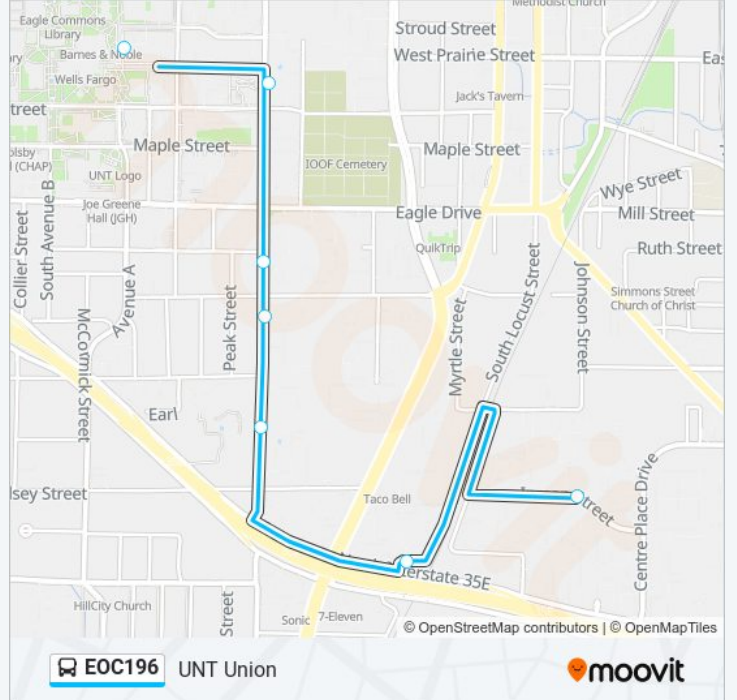

EOC196 bus Info**Direction:** The Forum**Stops:** 4**Trip Duration:** 14 min**Line Summary:**

Direction: The Retreat

8 stops

[VIEW LINE SCHEDULE](#)

Union Transfer

Nb Welch @ Mulberry

Wb Oak @ Fry

City Parc

EOC196 bus Info

Direction: The Retreat

Stops: 8

Trip Duration: 14 min

Line Summary:

Direction: UNT Union

7 stops

[VIEW LINE SCHEDULE](#)

- The Forum/Redpoint
- Arch
- The Venue (Bernard St)
- The Arbors
- University Place
- The Oaks
- Union Transfer

EOC196 bus Time Schedule

UNT Union Route Timetable:

| | |
|-----------|--------------------|
| Sunday | Not Operational |
| Monday | 4:00 PM - 10:00 PM |
| Tuesday | 4:00 PM - 10:00 PM |
| Wednesday | 4:00 PM - 10:00 PM |
| Thursday | 4:00 PM - 10:00 PM |
| Friday | 4:00 PM - 10:00 PM |
| Saturday | Not Operational |

EOC196 bus Info

Direction: UNT Union

Stops: 7

Trip Duration: 10 min

Line Summary:

EOC196 bus time schedules and route maps are available in an offline PDF at moovitapp.com. Use the [Moovit App](#) to see live bus times, train schedule or subway schedule, and step-by-step directions for all public transit in Dallas - Fort Worth, TX.